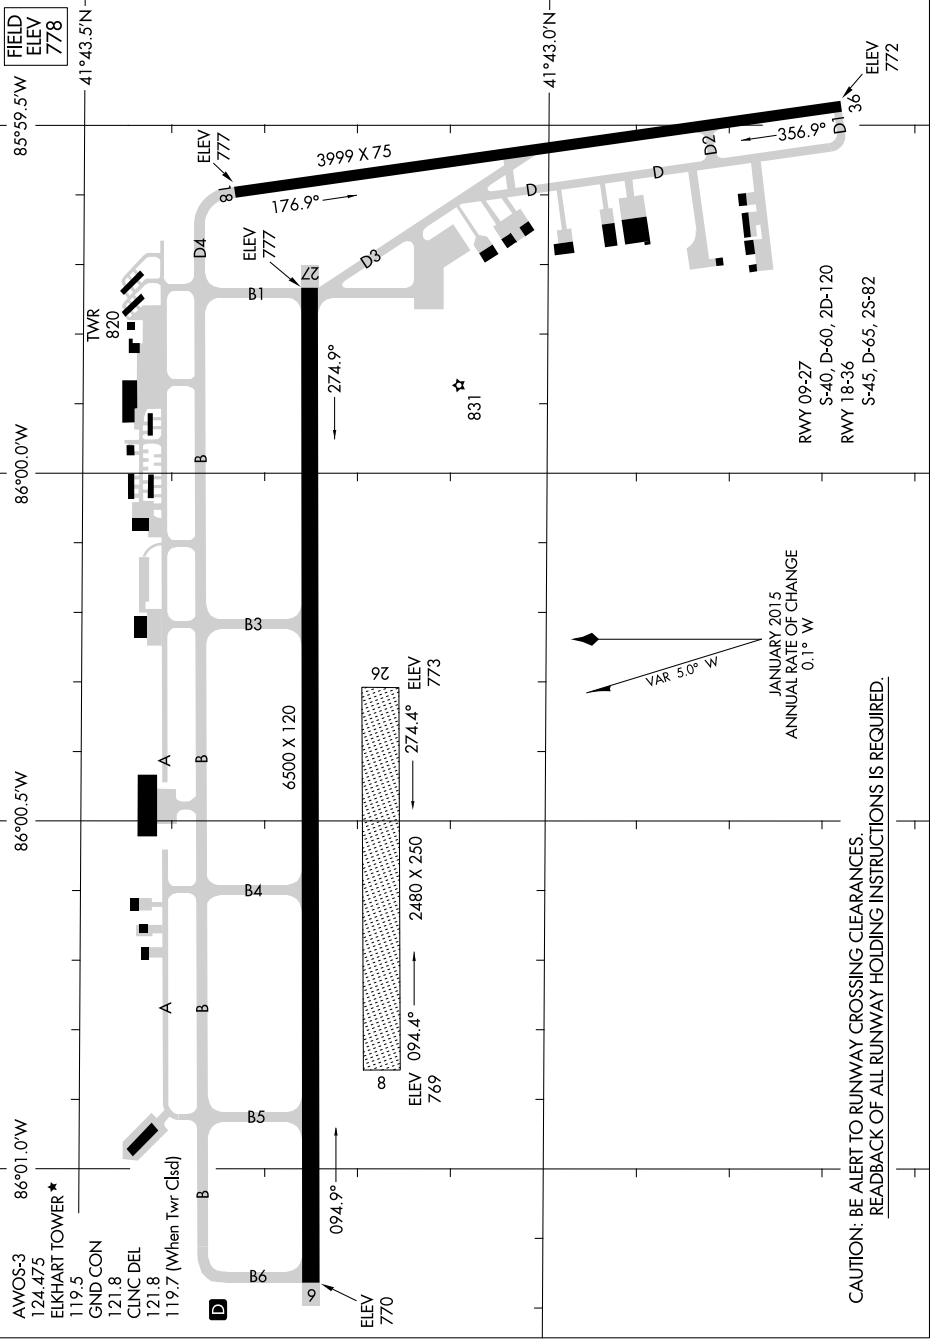

# AIRPORT DIAGRAM

AL-5287 (FAA)

ELKHART MUNI (EKM)  
ELKHART, INDIANA

EC-2, 23 MAY 2019 to 20 JUN 2019

JANUARY 2015  
ANNUAL RATE OF CHANGE  
0.1° W

VAR 5.0° W

CAUTION: BE ALERT TO RUNWAY CROSSING CLEARANCES.  
READBACK OF ALL RUNWAY HOLDING INSTRUCTIONS IS REQUIRED.

EC-2, 23 MAY 2019 to 20 JUN 2019

# AIRPORT DIAGRAM

ELKHART, INDIANA  
ELKHART MUNI (EKM)