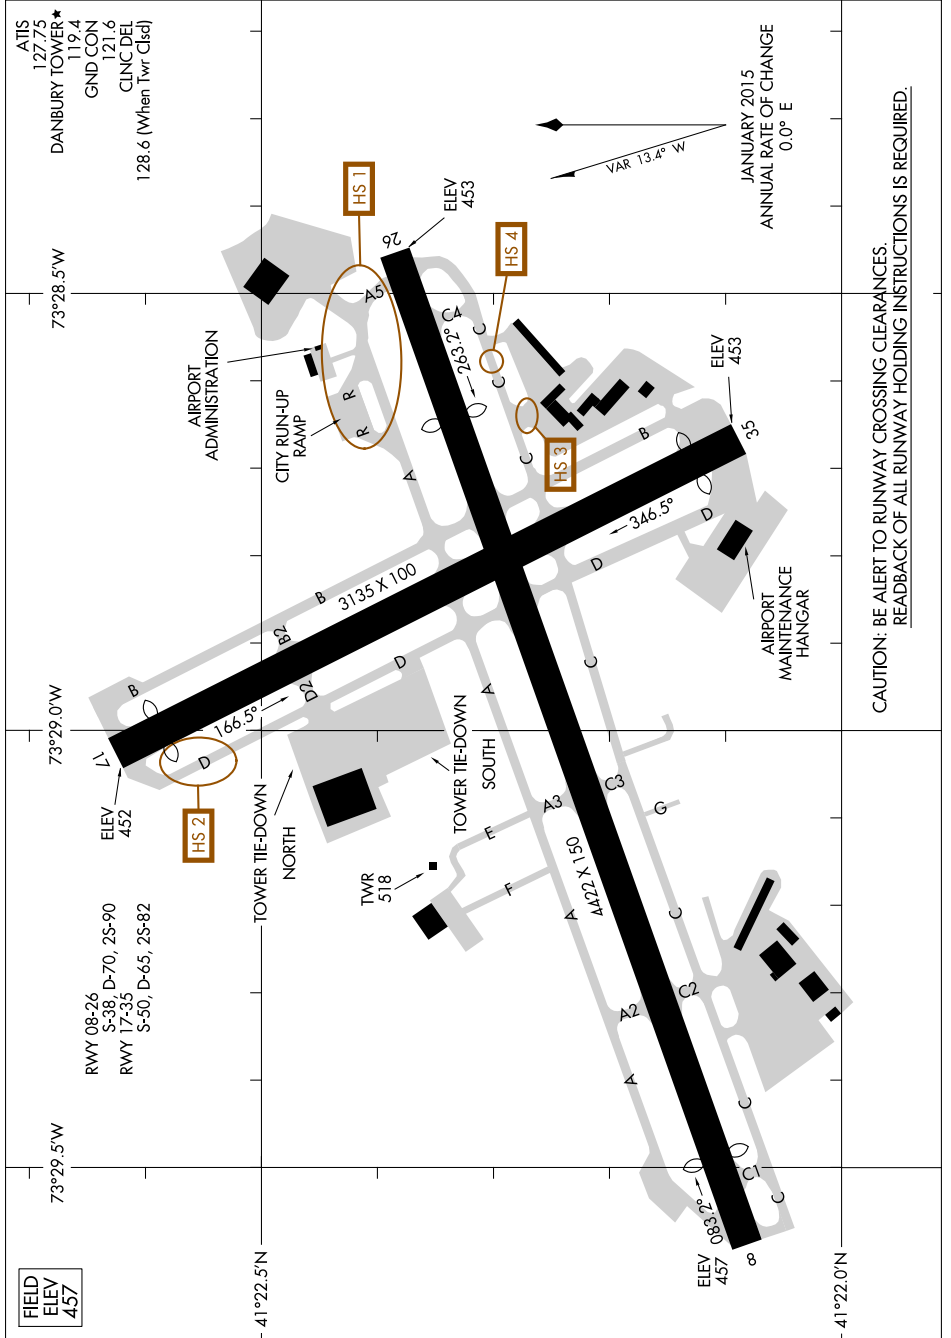

AIRPORT DIAGRAM

AL-5272 (FAA)

DANBURY MUNI (D&R)
DANBURY, CONNECTICUT

NE-1, 23 MAY 2019 to 20 JUN 2019

CAUTION: BE ALERT TO RUNWAY CROSSING CLEARANCES.
REARBACK OF ALL RUNWAY HOLDING INSTRUCTIONS IS REQUIRED.

NE-1, 23 MAY 2019 to 20 JUN 2019

AIRPORT DIAGRAM

DANBURY, CONNECTICUT
DANBURY MUNI (D&R)