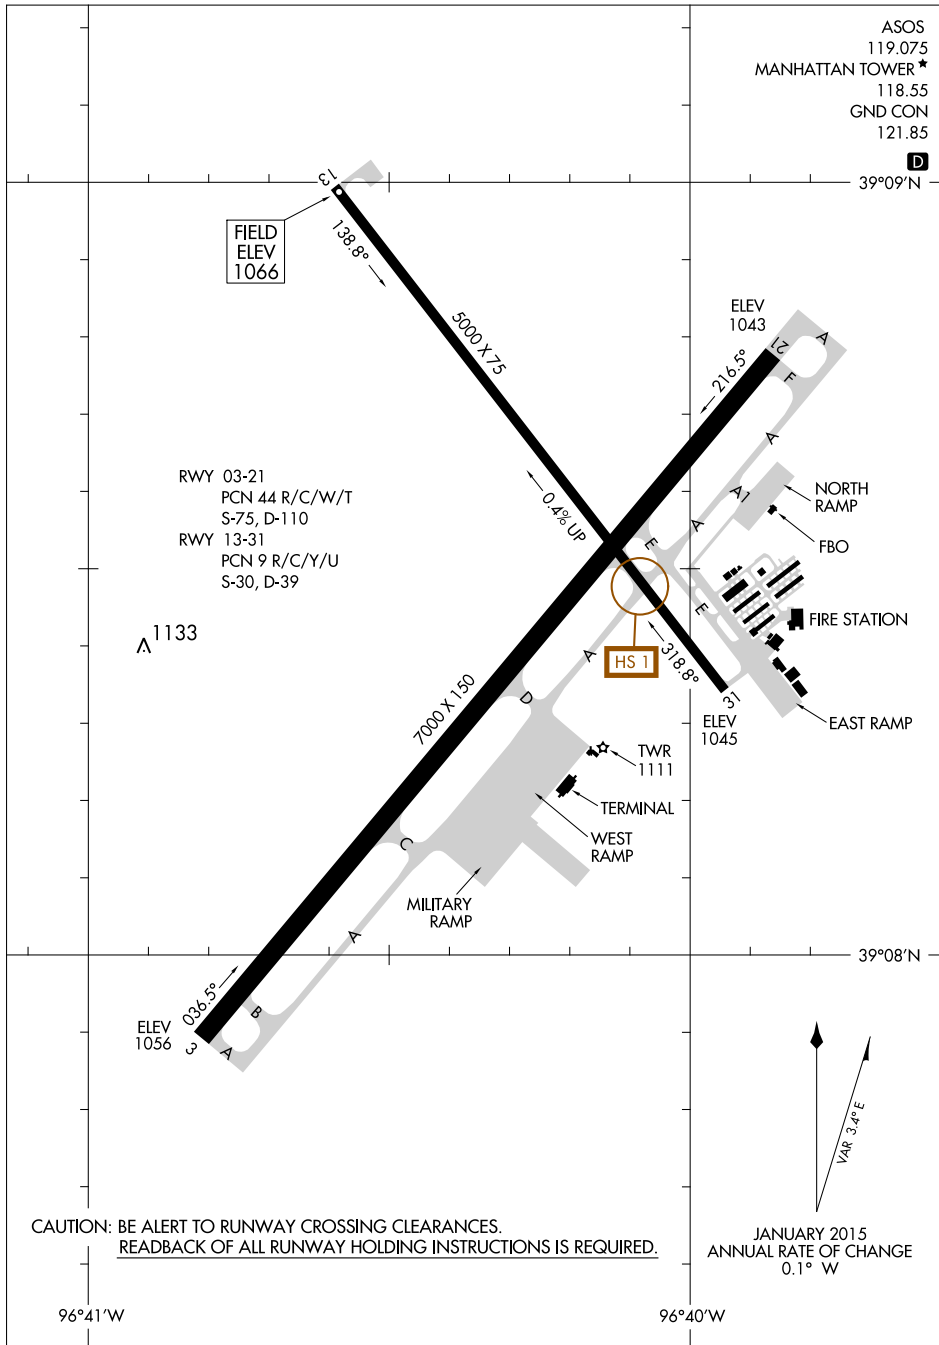

17341

AIRPORT DIAGRAM

AL-5241 (FAA)

MANHATTAN RGNL (MHK)
MANHATTAN, KANSAS

NC-2, 23 MAY 2019 to 20 JUN 2019

NC-2, 23 MAY 2019 to 20 JUN 2019

AIRPORT DIAGRAM

17341

MANHATTAN, KANSAS
MANHATTAN RGNL (MHK)