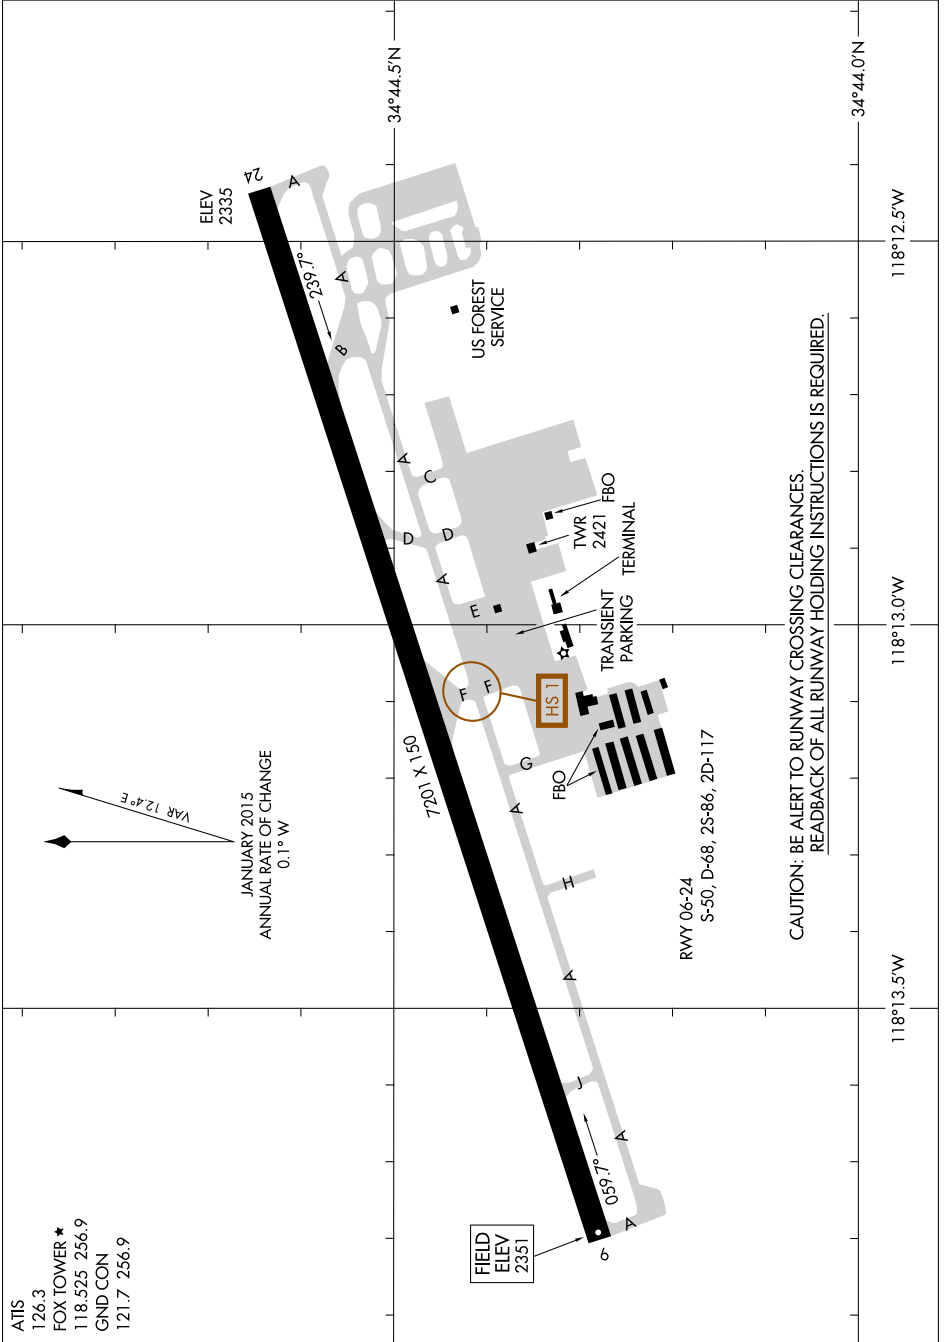

AIRPORT DIAGRAM

AL-5065 (FAA)

GENERAL WM J FOX AIRFIELD (WJF)
LANCASTER, CALIFORNIA

SW-3, 23 MAY 2019 to 20 JUN 2019

SW-3, 23 MAY 2019 to 20 JUN 2019

ATIS 126.3
 FOX TOWER ★ 118.525 256.9
 GND CON 121.7 256.9

AIRPORT DIAGRAM

LANCASTER, CALIFORNIA
GENERAL WM J FOX AIRFIELD (WJF)