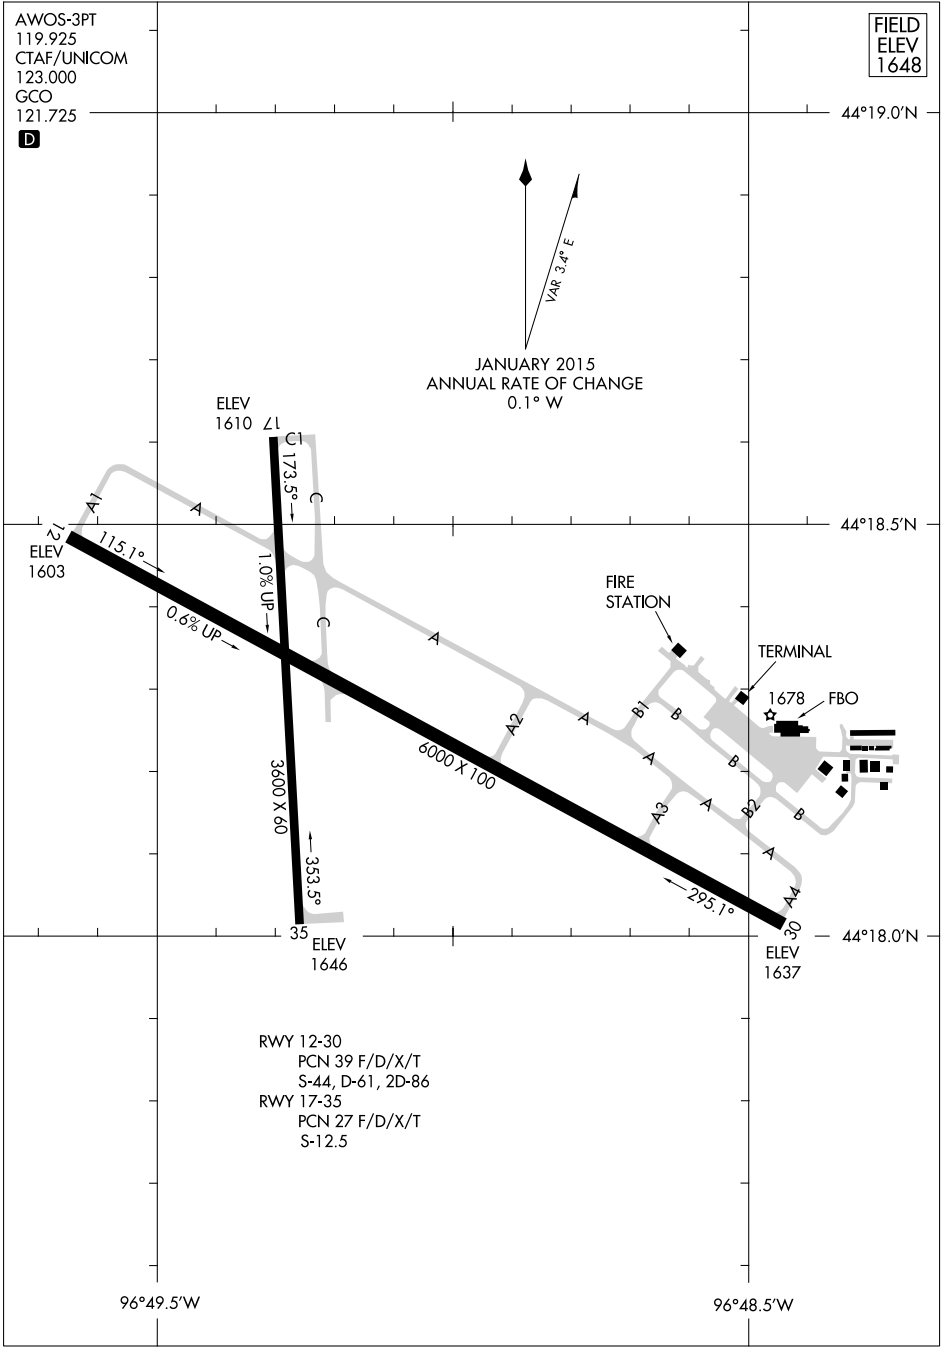

19003  
**AIRPORT DIAGRAM**

AL-969 (FAA)

**BROOKINGS RGNL (BKX)**  
BROOKINGS, SOUTH DAKOTA

AWOS-3PT  
119.925  
CTAF/UNICOM  
123.000  
GCO  
121.725

FIELD  
ELEV  
1648

**D**

↑  
↑  
VAR 3.4° E  
JANUARY 2015  
ANNUAL RATE OF CHANGE  
0.1° W

NC-1, 23 MAY 2019 to 20 JUN 2019

NC-1, 23 MAY 2019 to 20 JUN 2019

RWY 12-30  
PCN 39 F/D/X/T  
S-44, D-61, 2D-86  
RWY 17-35  
PCN 27 F/D/X/T  
S-12.5

**AIRPORT DIAGRAM**  
19003

BROOKINGS, SOUTH DAKOTA  
**BROOKINGS RGNL (BKX)**