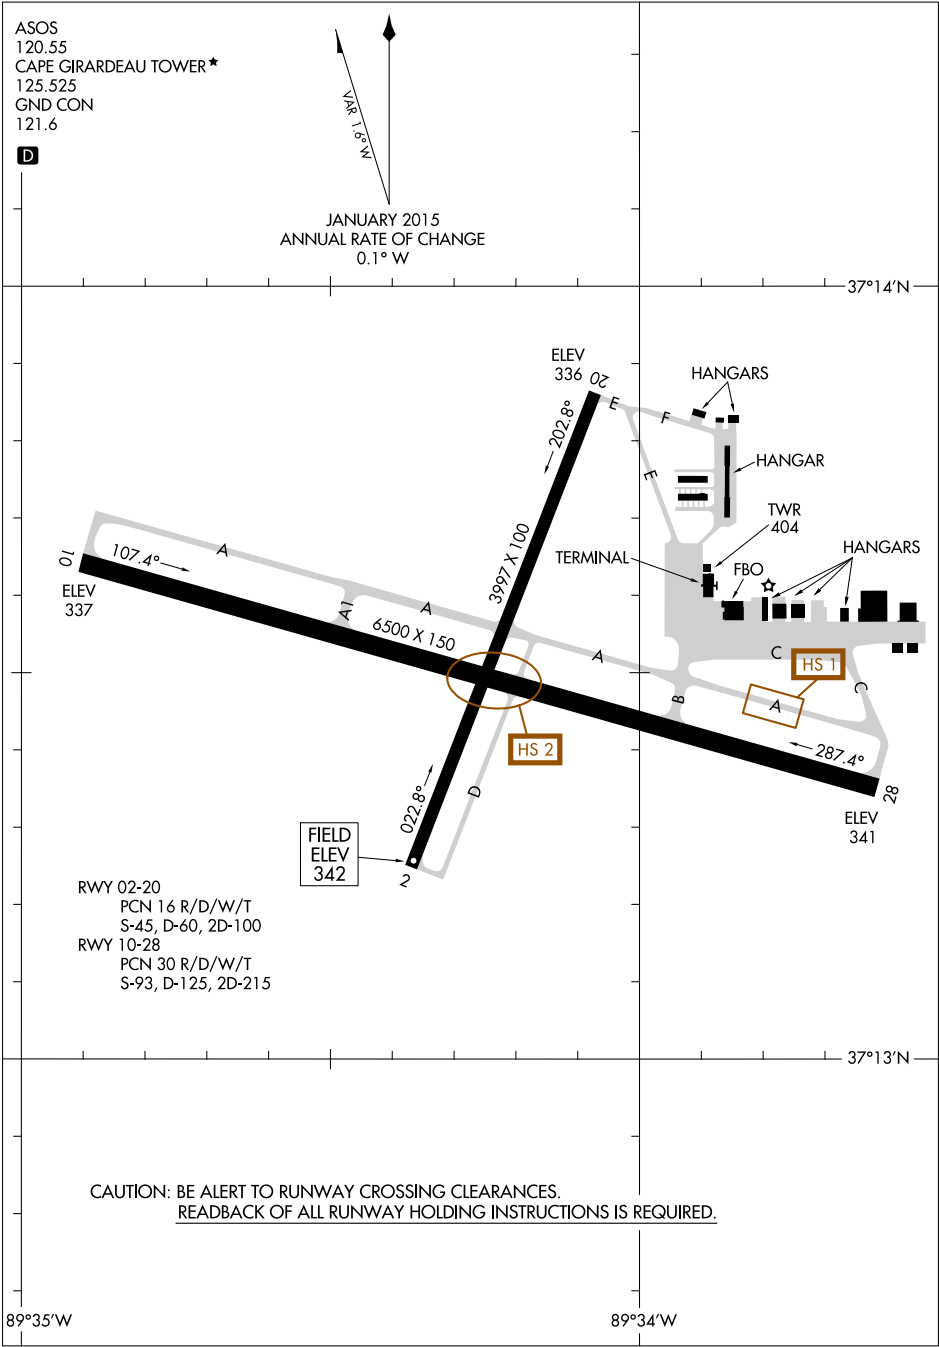

18312 **AIRPORT DIAGRAM** CAPE GIRARDEAU RGNL (CGI) CAPE GIRARDEAU, MISSOURI

AL-943 (FAA)

ASOS  
120.55  
CAPE GIRARDEAU TOWER\*  
125.525  
GND CON  
121.6

**D**

JANUARY 2015  
ANNUAL RATE OF CHANGE  
0.1° W

NC-3, 23 MAY 2019 to 20 JUN 2019

NC-3, 23 MAY 2019 to 20 JUN 2019

CAUTION: BE ALERT TO RUNWAY CROSSING CLEARANCES.  
READBACK OF ALL RUNWAY HOLDING INSTRUCTIONS IS REQUIRED.