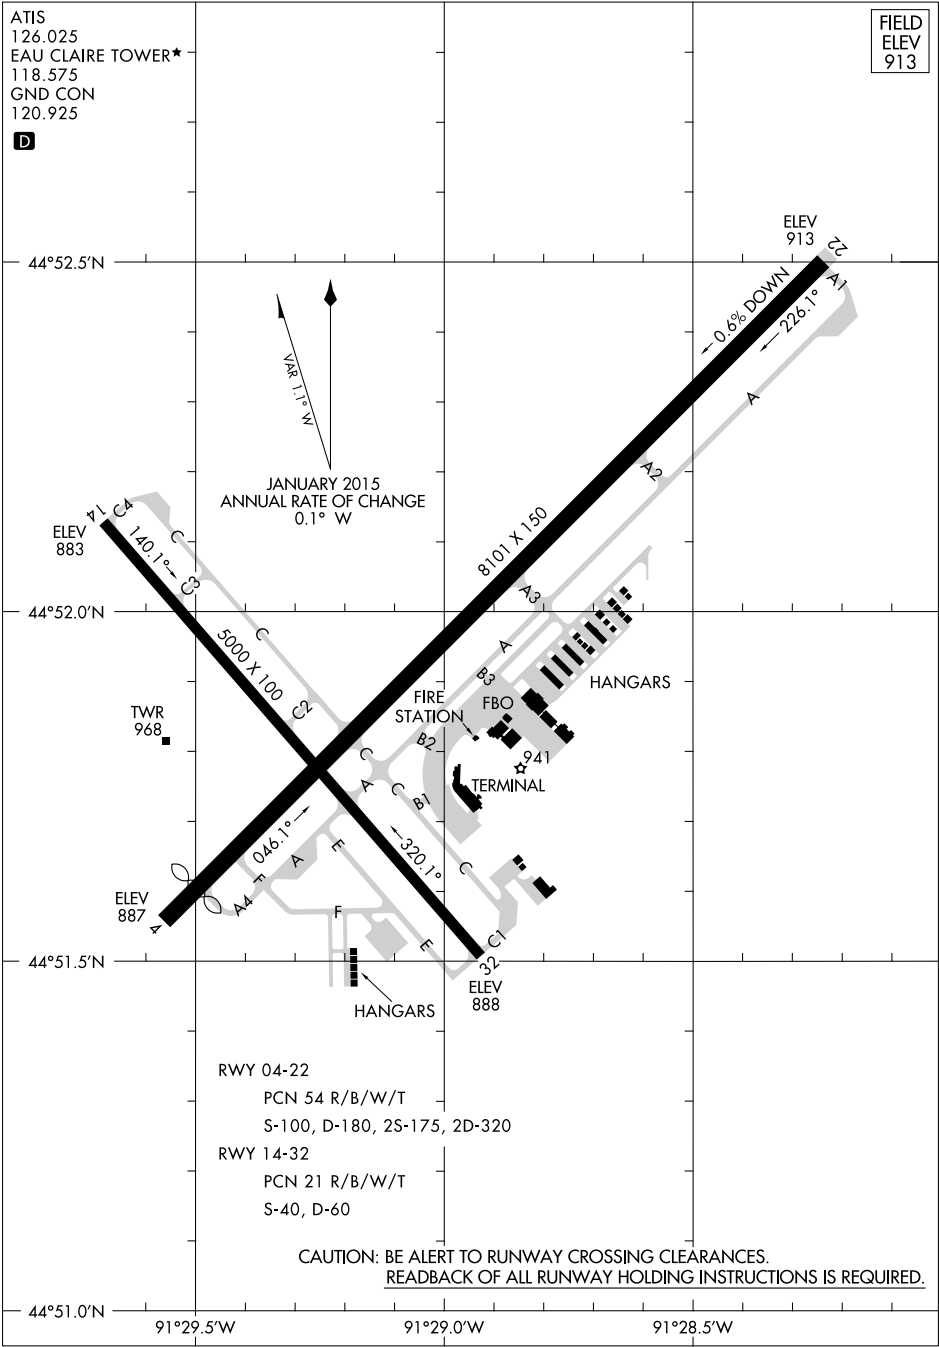

# AIRPORT DIAGRAM

AL-937 (FAA)

CHIPPEWA VALLEY RGNL (EAU)  
EAU CLAIRE, WISCONSIN

ATIS  
126.025  
EAU CLAIRE TOWER\*  
118.575  
GND CON  
120.925

FIELD  
ELEV  
913

D

EC-3, 23 MAY 2019 to 20 JUN 2019

EC-3, 23 MAY 2019 to 20 JUN 2019

# AIRPORT DIAGRAM

16315

EAU CLAIRE, WISCONSIN  
CHIPPEWA VALLEY RGNL (EAU)