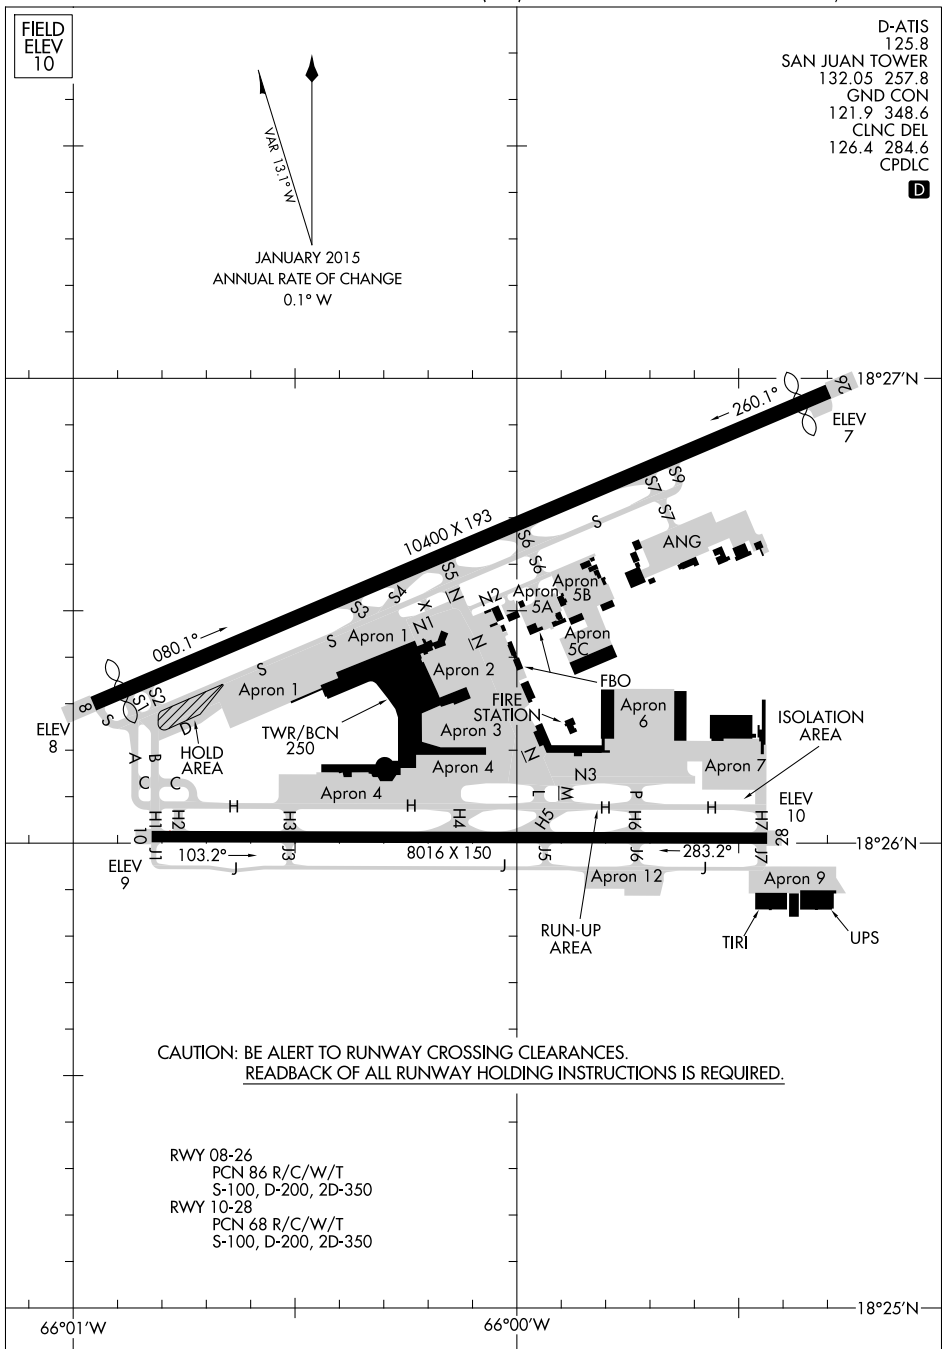

19115
AIRPORT DIAGRAM

AL-784 (FAA)

LUIS MUNOZ MARIN INTL (SJU) (TJSJ)
SAN JUAN, PUERTO RICO

D

**CAUTION: BE ALERT TO RUNWAY CROSSING CLEARANCES.
READBACK OF ALL RUNWAY HOLDING INSTRUCTIONS IS REQUIRED.**

RWY 08-26
PCN 86 R/C/W/T
S-100, D-200, 2D-350
RWY 10-28
PCN 68 R/C/W/T
S-100, D-200, 2D-350

SE-3, 23 MAY 2019 to 20 JUN 2019

SE-3, 23 MAY 2019 to 20 JUN 2019

19115
AIRPORT DIAGRAM

LUIS MUNOZ MARIN INTL (SJU) (TJSJ)
SAN JUAN, PUERTO RICO