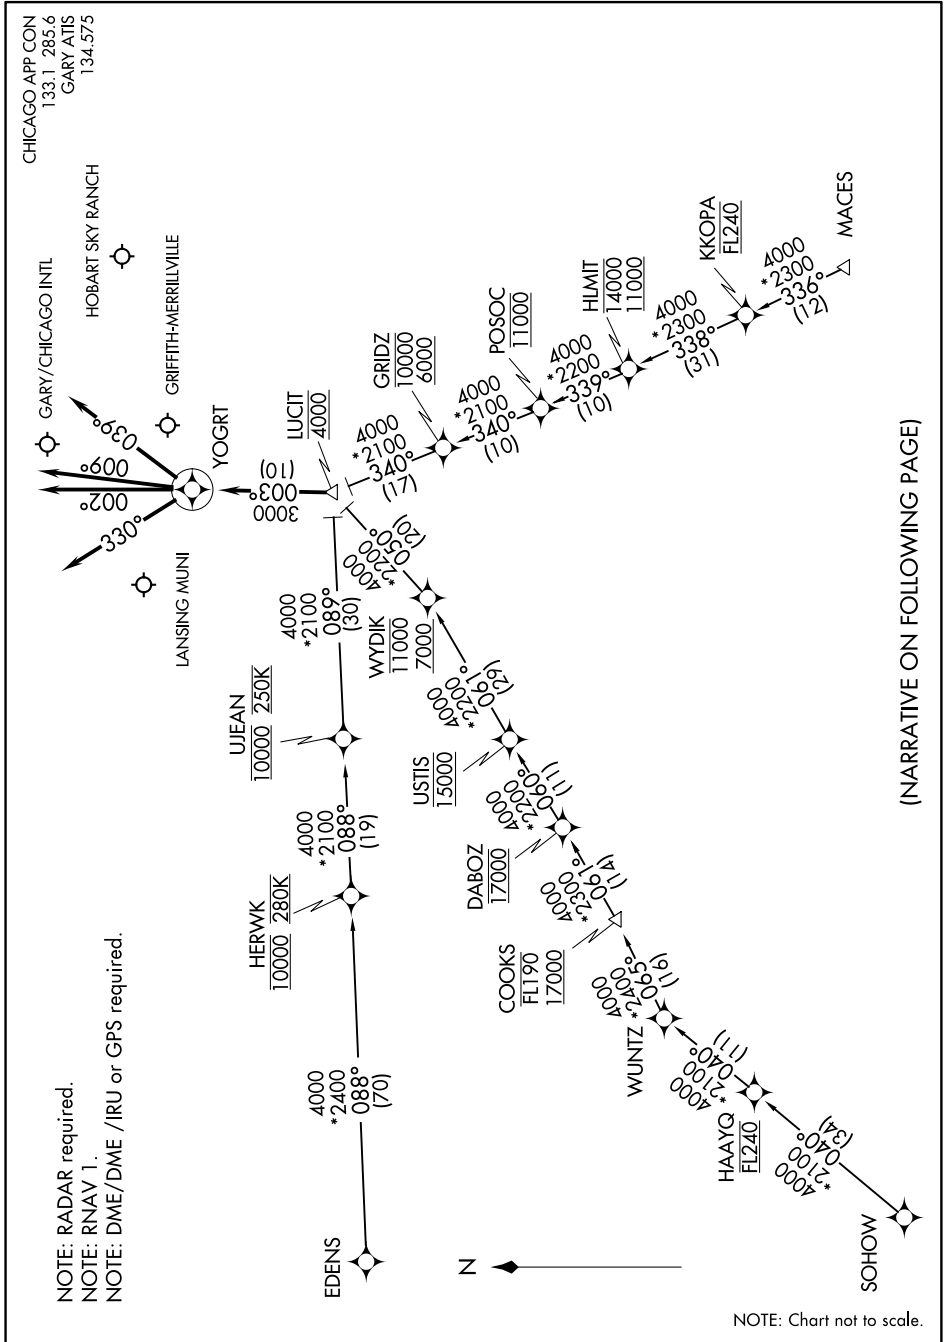

LUCIT ONE ARRIVAL (RNAV)

GARY, INDIANA

EC-2, 23 MAY 2019 to 20 JUN 2019

(NARRATIVE ON FOLLOWING PAGE)

EC-2, 23 MAY 2019 to 20 JUN 2019

LUCIT ONE ARRIVAL (RNAV)

GARY, INDIANA