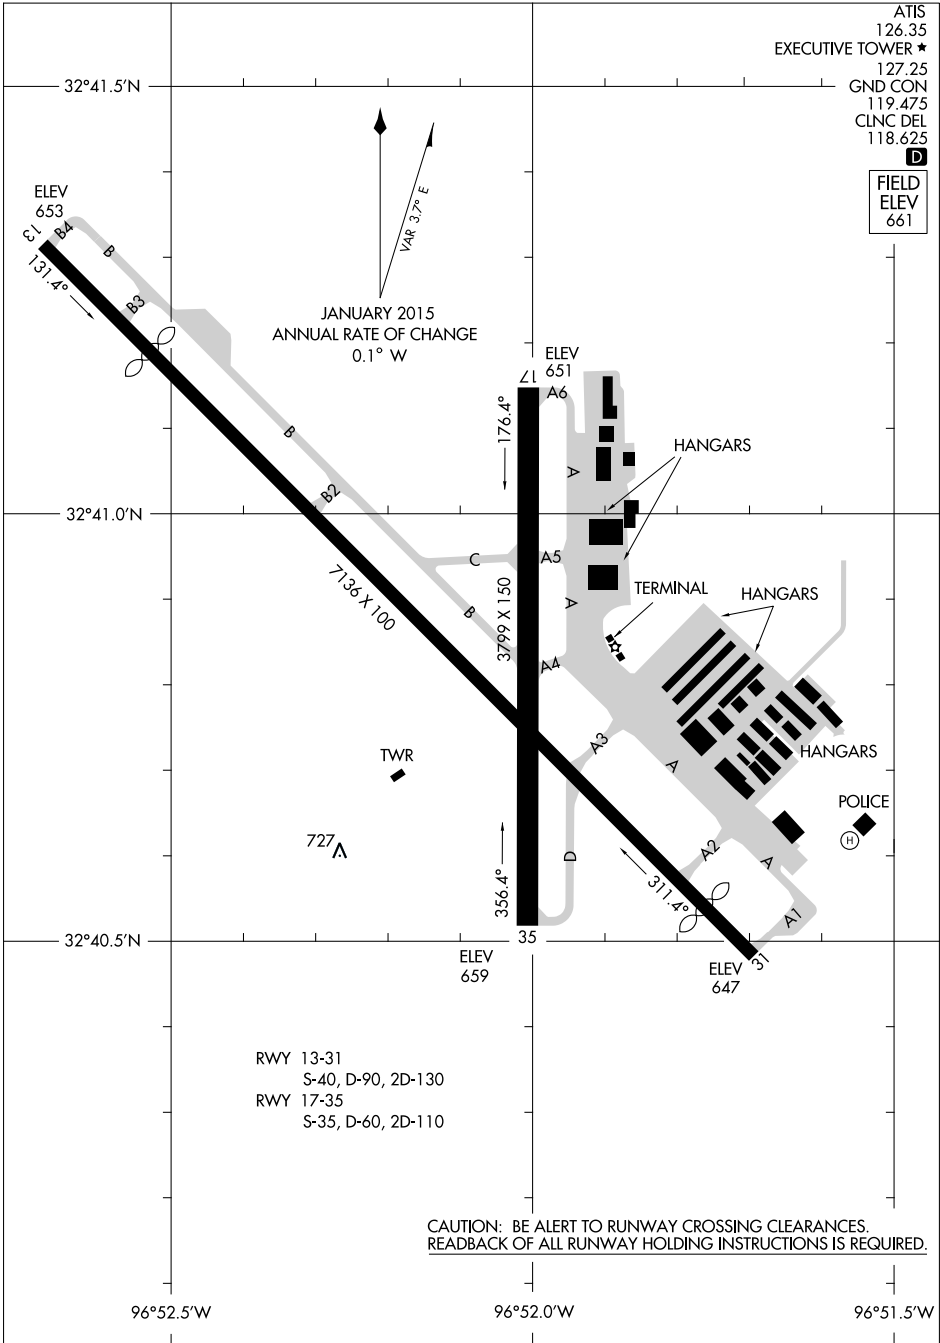

19115

AIRPORT DIAGRAM

AL-742 (FAA)

DALLAS EXECUTIVE (RBD)
DALLAS, TEXAS

ATIS 126.35
 EXECUTIVE TOWER ★ 127.25
 GND CON 119.475
 CLNC DEL 118.625

D
 FIELD ELEV 661

SC-2, 23 MAY 2019 to 20 JUN 2019

SC-2, 23 MAY 2019 to 20 JUN 2019

AIRPORT DIAGRAM

19115

DALLAS, TEXAS
DALLAS EXECUTIVE (RBD)