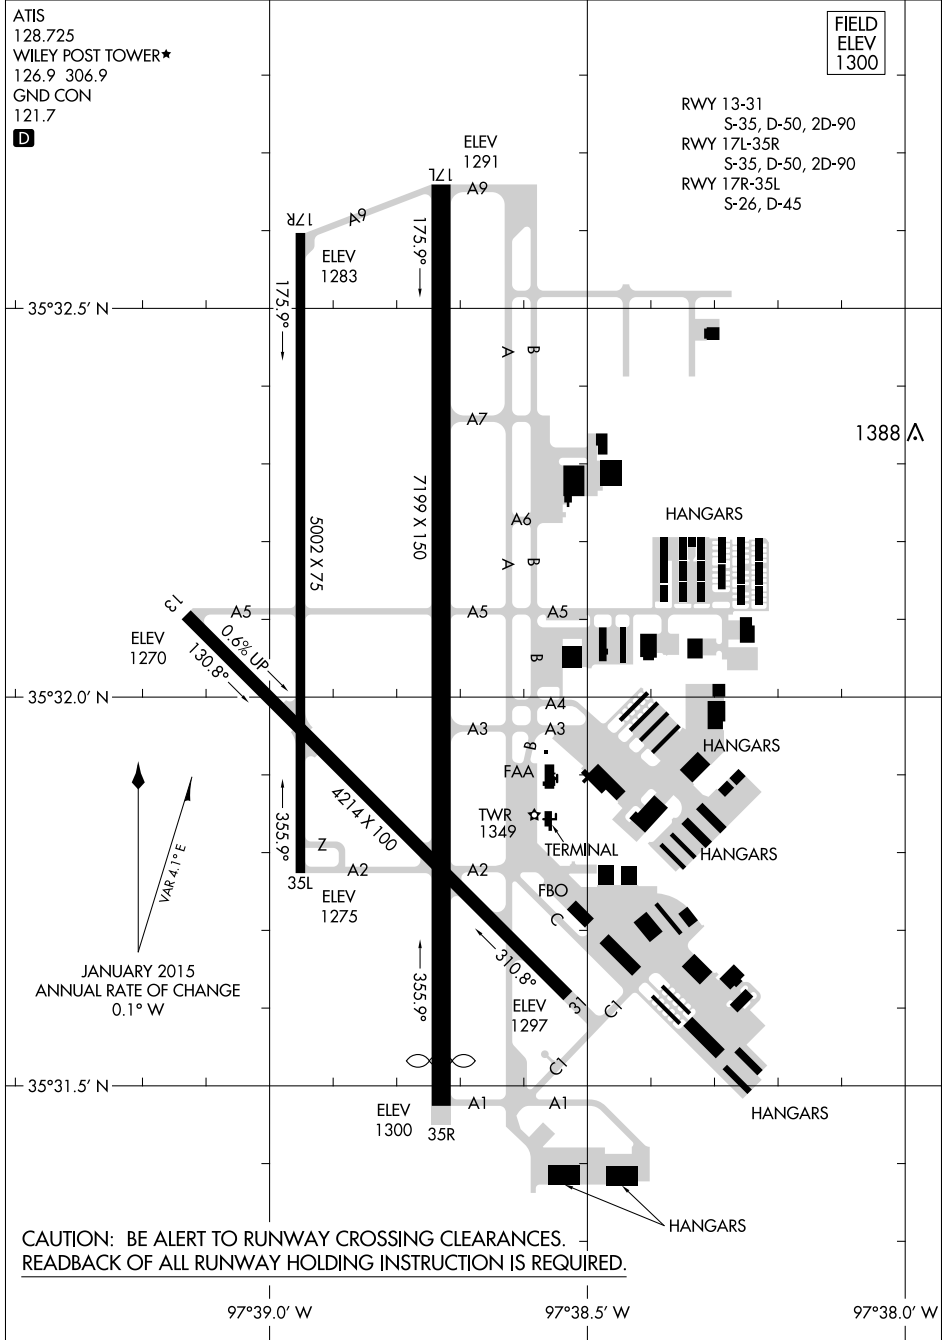

17061
AIRPORT DIAGRAM

AL-739 (FAA)

WILEY POST (PWA)
 OKLAHOMA CITY, OKLAHOMA

CAUTION: BE ALERT TO RUNWAY CROSSING CLEARANCES. READBACK OF ALL RUNWAY HOLDING INSTRUCTION IS REQUIRED.

17061
AIRPORT DIAGRAM

OKLAHOMA CITY, OKLAHOMA
WILEY POST (PWA)