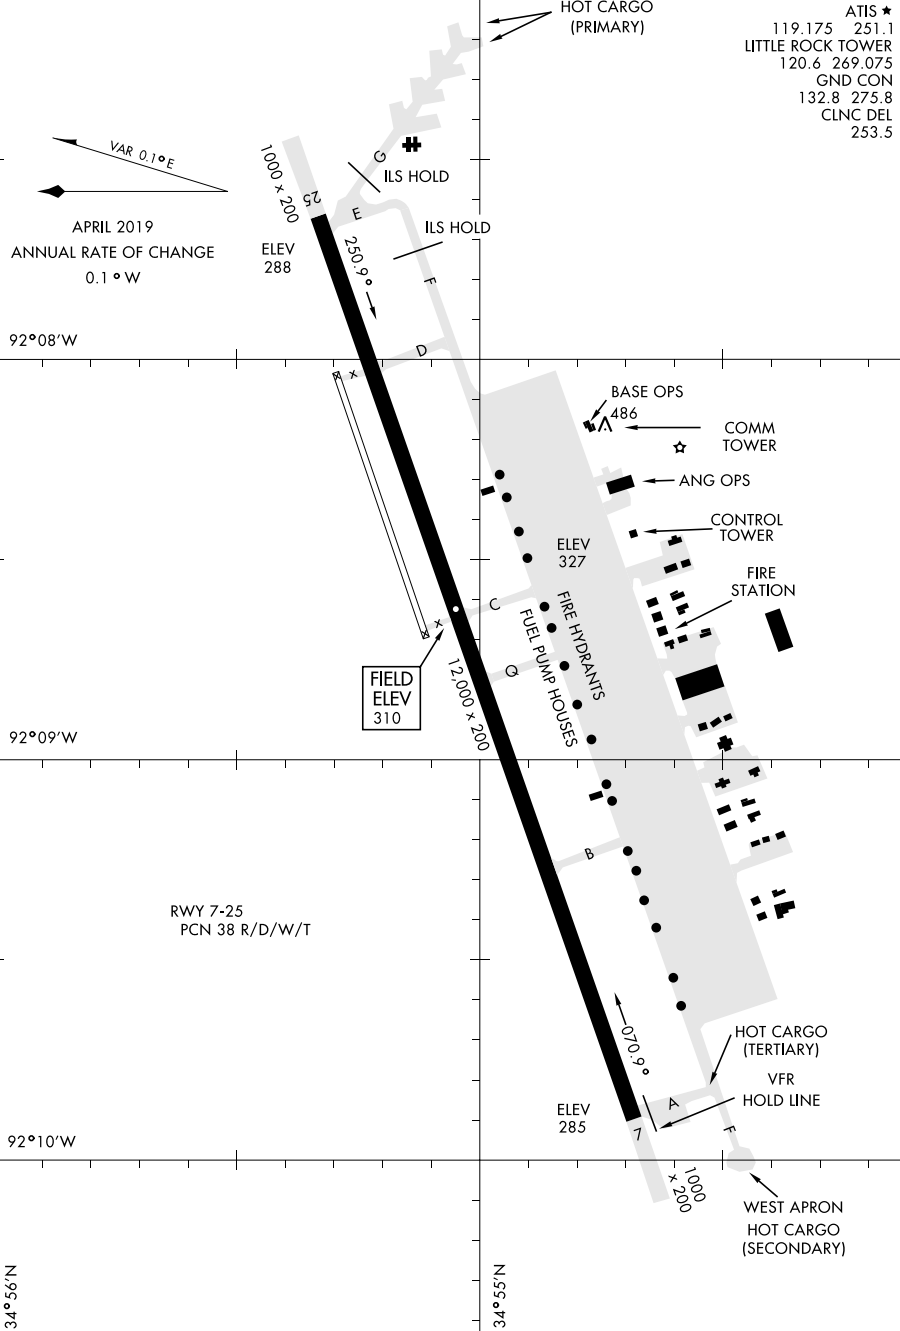

AIRPORT DIAGRAM

AFD-738 [USAF]

LITTLE ROCK AFB (KLRF)

JACKSONVILLE, ARKANSAS

ATIS ★
 119.175 251.1
 LITTLE ROCK TOWER
 120.6 269.075
 GND CON
 132.8 275.8
 CLNC DEL
 253.5

SC-1, 23 MAY 2019 to 20 JUN 2019

SC-1, 23 MAY 2019 to 20 JUN 2019

AIRPORT DIAGRAM

JACKSONVILLE, ARKANSAS

LITTLE ROCK AFB (KLRF)