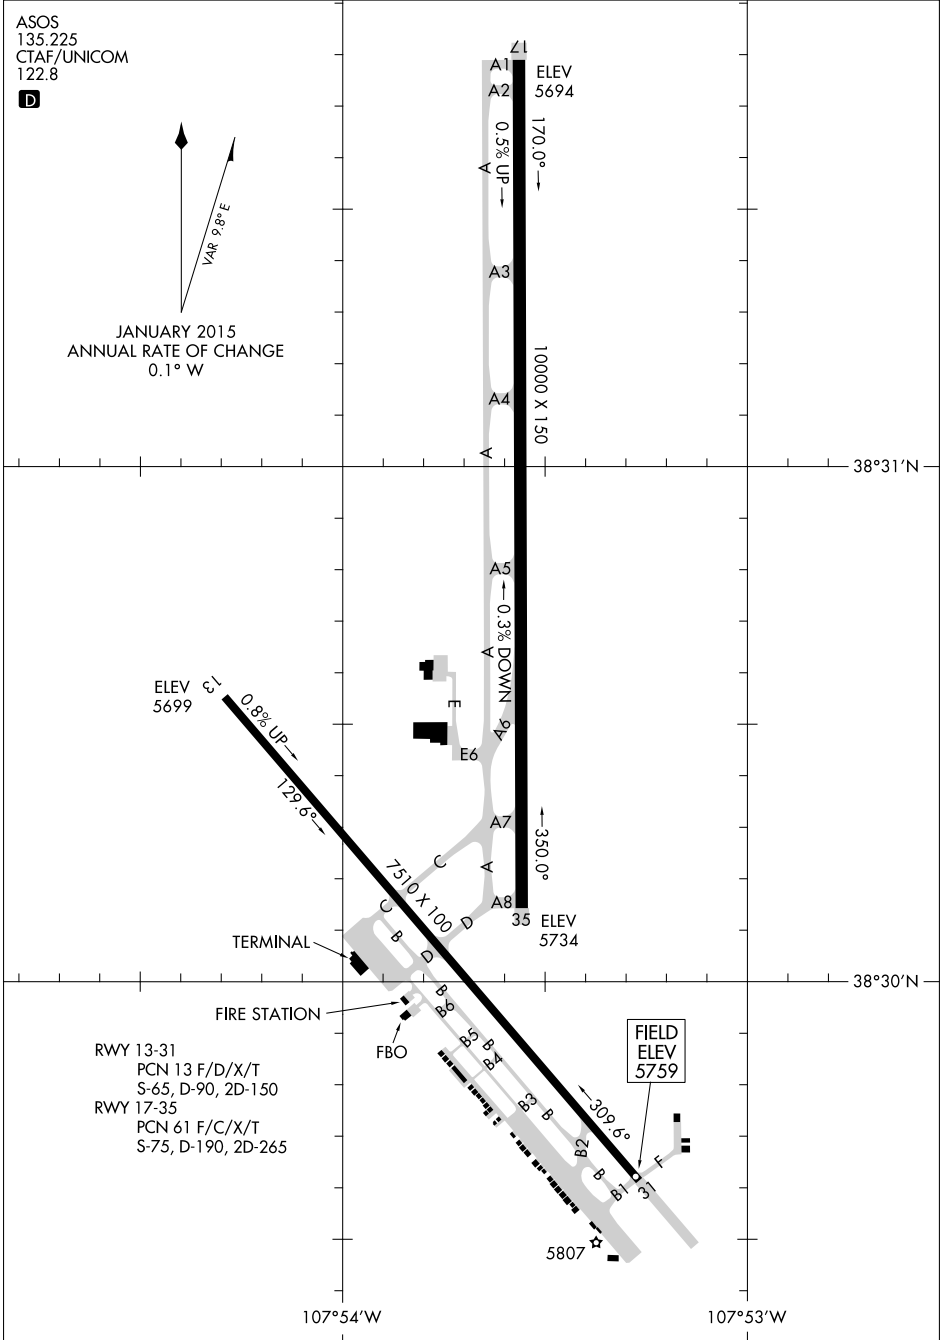

18312
AIRPORT DIAGRAM

AL-668 (FAA)

MONTROSE RGNL (MTJ)
 MONTROSE, COLORADO

ASOS
 135.225
 CTA/UNICOM
 122.8

JANUARY 2015
 ANNUAL RATE OF CHANGE
 0.1° W

SW-1, 23 MAY 2019 to 20 JUN 2019

SW-1, 23 MAY 2019 to 20 JUN 2019

RWY 13-31
 PCN 13 F/D/X/T
 S-65, D-90, 2D-150
 RWY 17-35
 PCN 61 F/C/X/T
 S-75, D-190, 2D-265

AIRPORT DIAGRAM
 18312

MONTROSE, COLORADO
MONTROSE RGNL (MTJ)