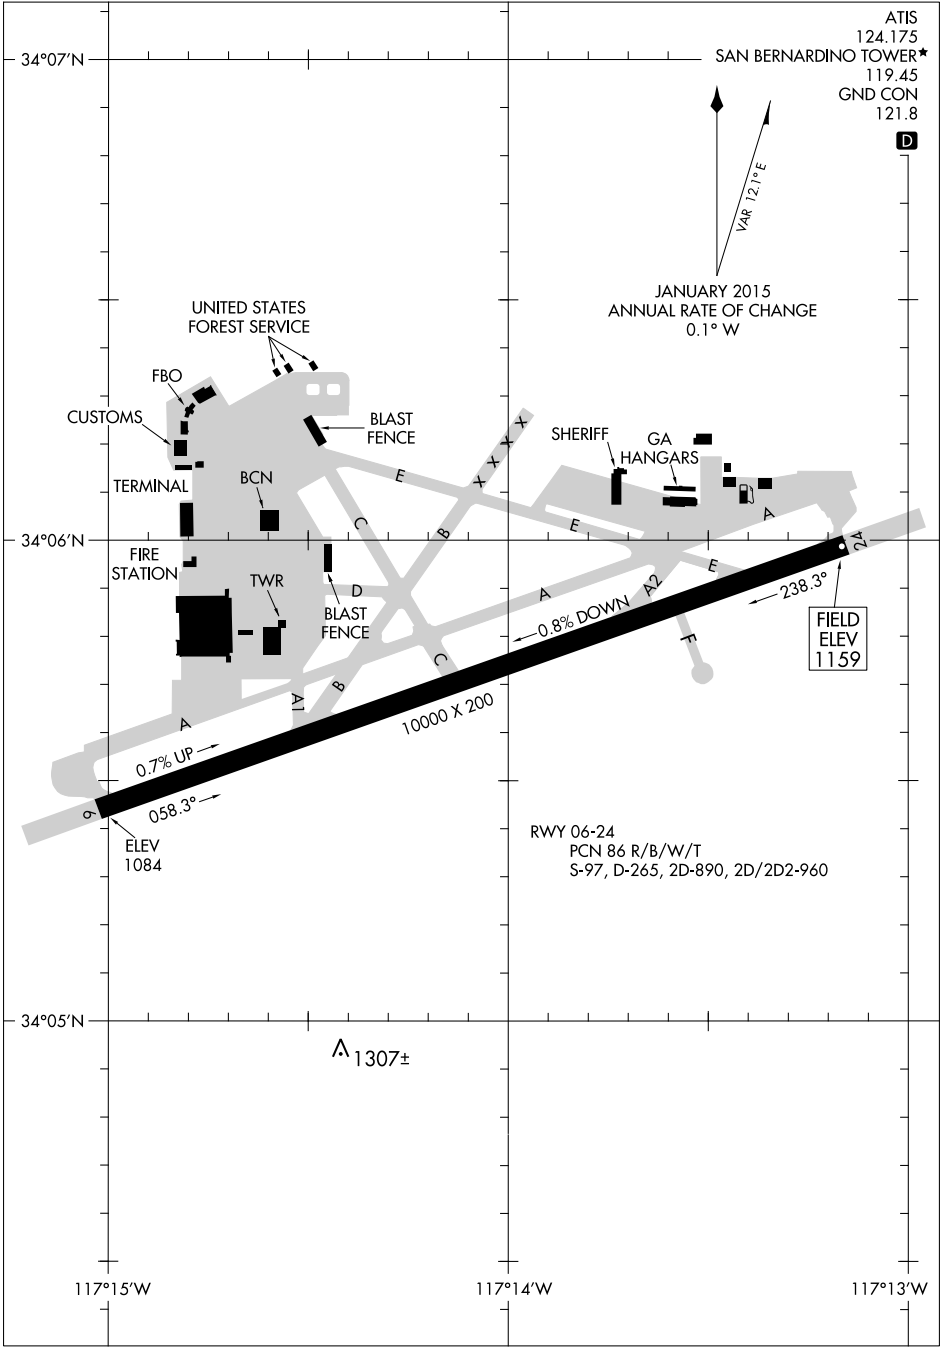

19003

AIRPORT DIAGRAM

AL-547 (FAA)

SAN BERNARDINO INTL (SBD)
SAN BERNARDINO, CALIFORNIA

ATIS 124.175
 SAN BERNARDINO TOWER* 119.45
 GND CON 121.8

D

JANUARY 2015
 ANNUAL RATE OF CHANGE
 0.1° W

SW-3, 23 MAY 2019 to 20 JUN 2019

SW-3, 23 MAY 2019 to 20 JUN 2019

AIRPORT DIAGRAM

19003

SAN BERNARDINO, CALIFORNIA
SAN BERNARDINO INTL (SBD)