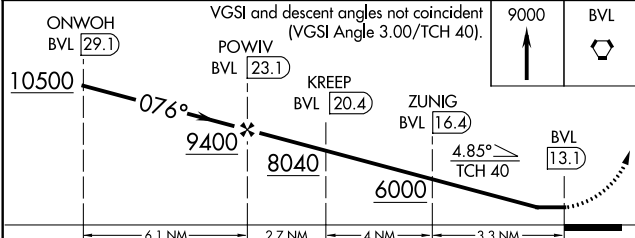

VORTAC BVL 112.3 Chan 70	APP CRS 076°	Rwy Idg TDZE Apt Elev 4237	N/A N/A 4237
--	------------------------	--	---

VOR/DME-B WENDOVER (EN V)

⚠ Circling NA north of Rwy 8-26.
❄ -12°C

MISSED APPROACH: Climb to 9000 direct BVL VORTAC and hold, continue climb-in-hold to 9000.

AWOS-3PT 120.55	SALT LAKE CENTER 128.55 269.175	CEDAR CITY RADIO 122.1R	UNICOM 122.8 (CTAF) ⓪
---------------------------	---	-----------------------------------	--

CATEGORY	A	B	C	D	E
⓪ CIRCLING	5500-1¼ 1263 (1300-1¼)	5500-1½ 1263 (1300-1½)	5500-3 263 (1300-3)	5700-3	1463 (1500-3)