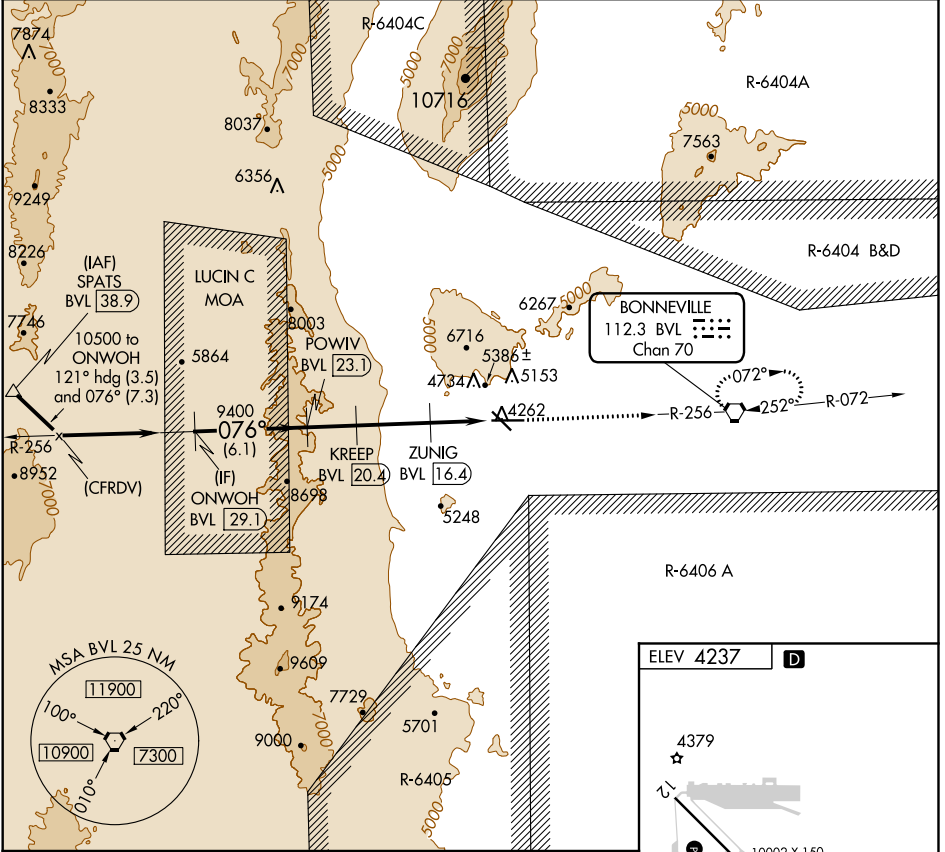

VORTAC BVL 112.3 Chan 70	APP CRS 076°	Rwy Idg TDZE Apt Elev 4237	N/A N/A 4237
--	------------------------	--	---

VOR/DME-B WENDOVER (EN V)

⚠ Circling NA north of Rwy 8-26.
❄ -12°C

MISSED APPROACH: Climb to 9000 direct BVL VORTAC and hold, continue climb-in-hold to 9000.

AWOS-3PT 120.55	SALT LAKE CENTER 128.55 269.175	CEDAR CITY RADIO 122.1R	UNICOM 122.8 (CTAF) ⓪
---------------------------	---	-----------------------------------	--

CATEGORY	A	B	C	D	E
⓪ CIRCLING	5500-1¼ 1263 (1300-1¼)	5500-1½ 1263 (1300-1½)	5500-3 263 (1300-3)	5700-3	1463 (1500-3)

REIL Rwy 8, 12, 26 and 30 **⓪**
 MIRL Rwy 8-26 and 12-30 **⓪**

SW-4, 23 MAY 2019 to 20 JUN 2019

SW-4, 23 MAY 2019 to 20 JUN 2019