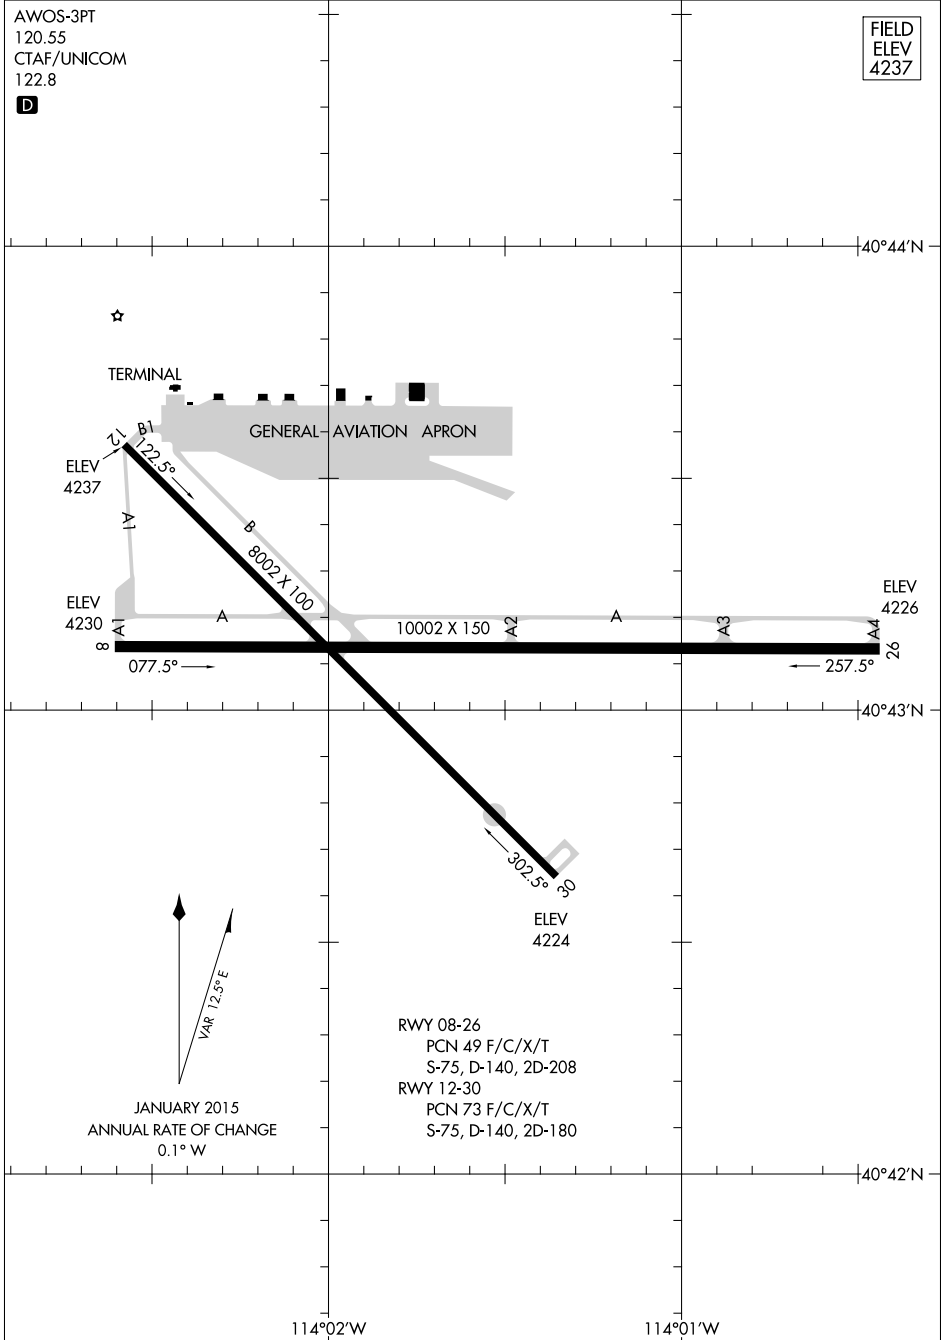

19059

AIRPORT DIAGRAM

AL-445 (FAA)

WENDOVER (ENV)
WENDOVER, UTAH

AWOS-3PT
120.55
CTAF/UNICOM
122.8

FIELD
ELEV
4237

SW-4, 23 MAY 2019 to 20 JUN 2019

SW-4, 23 MAY 2019 to 20 JUN 2019

AIRPORT DIAGRAM

19059

WENDOVER, UTAH
WENDOVER (ENV)