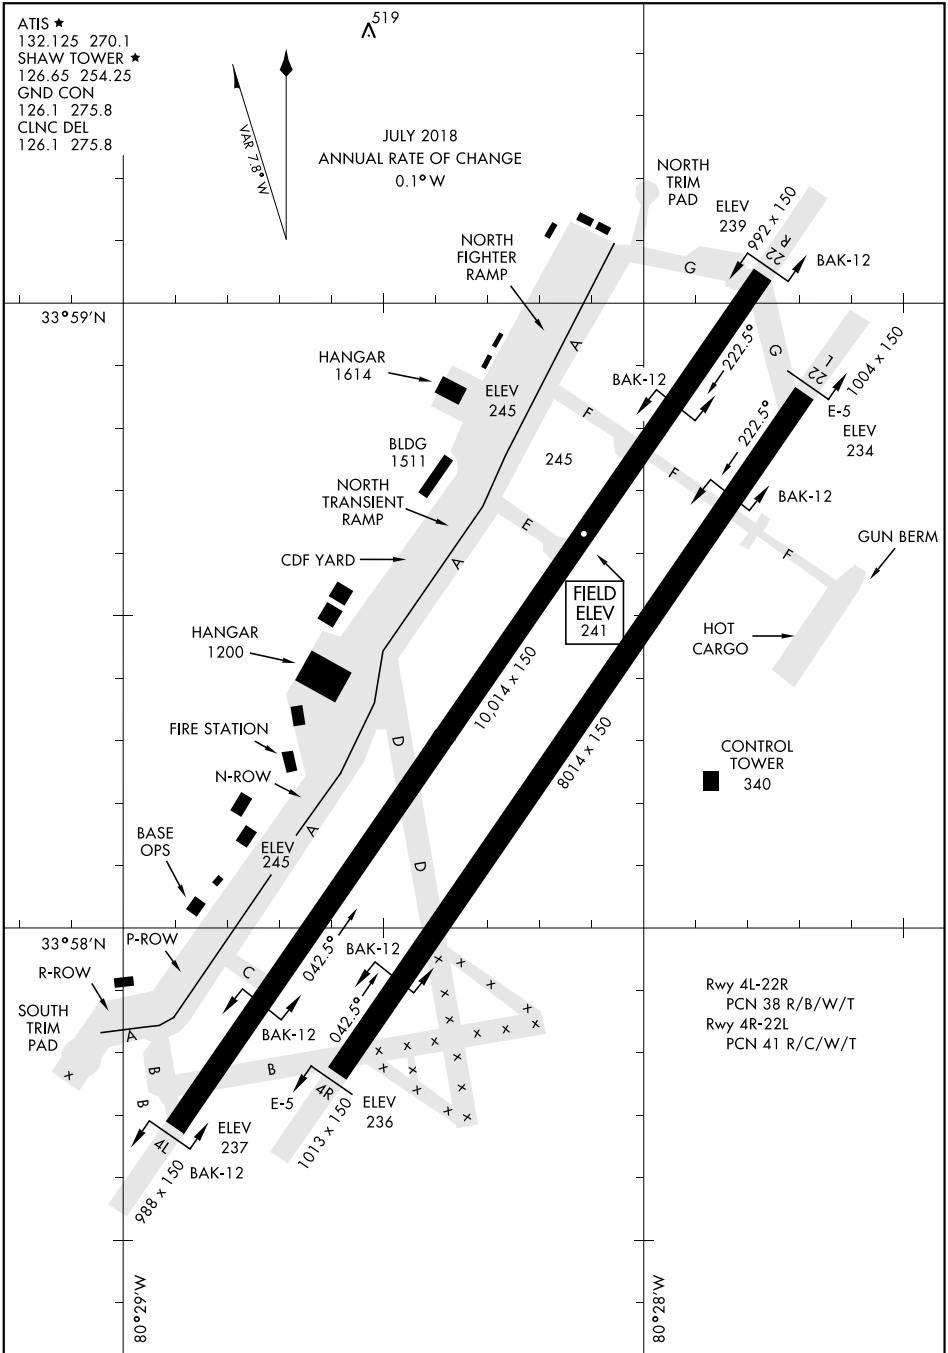

AIRPORT DIAGRAM

AFD-409 [USAF]

SHAW AFB (KSSC)
SUMTER, SOUTH CAROLINA

ATIS ★
 132.125 270.1
 SHAW TOWER ★
 126.65 254.25
 GND CON
 126.1 275.8
 CLNC DEL
 126.1 275.8

JULY 2018
 ANNUAL RATE OF CHANGE
 0.1°W

SE-2, 23 MAY 2019 to 20 JUN 2019

SE-2, 23 MAY 2019 to 20 JUN 2019

Rwy 4L-22R
 PCN 38 R/B/W/T
 Rwy 4R-22L
 PCN 41 R/C/W/T

AIRPORT DIAGRAM

SHAW AFB (KSSC)
SUMTER, SOUTH CAROLINA