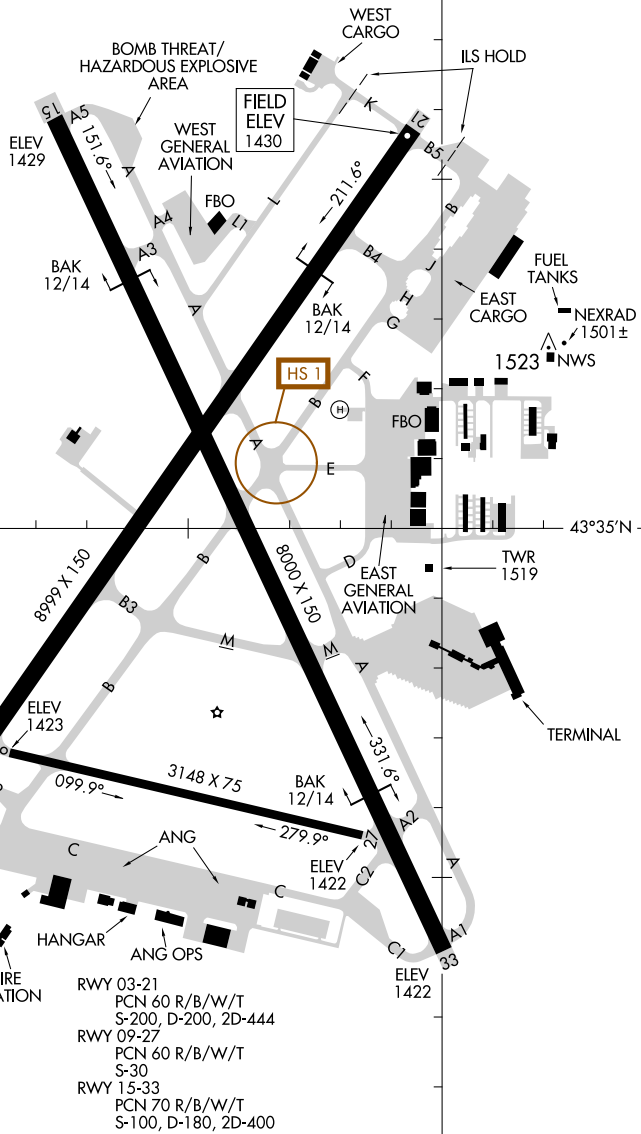

# AIRPORT DIAGRAM

AL-396 (FAA)

JOE FOSS FIELD (FSD)  
SIOUX FALLS, SOUTH DAKOTA

ATIS 126.6  
SIOUX FALLS TOWER\*  
118.3 257.8  
GND CON  
121.9 348.6

JANUARY 2015  
ANNUAL RATE OF CHANGE  
0.1° W

CAUTION: BE ALERT TO RUNWAY CROSSING CLEARANCES.  
READBACK OF ALL RUNWAY HOLDING INSTRUCTIONS IS REQUIRED.

# AIRPORT DIAGRAM

19059

SIOUX FALLS, SOUTH DAKOTA  
JOE FOSS FIELD (FSD)