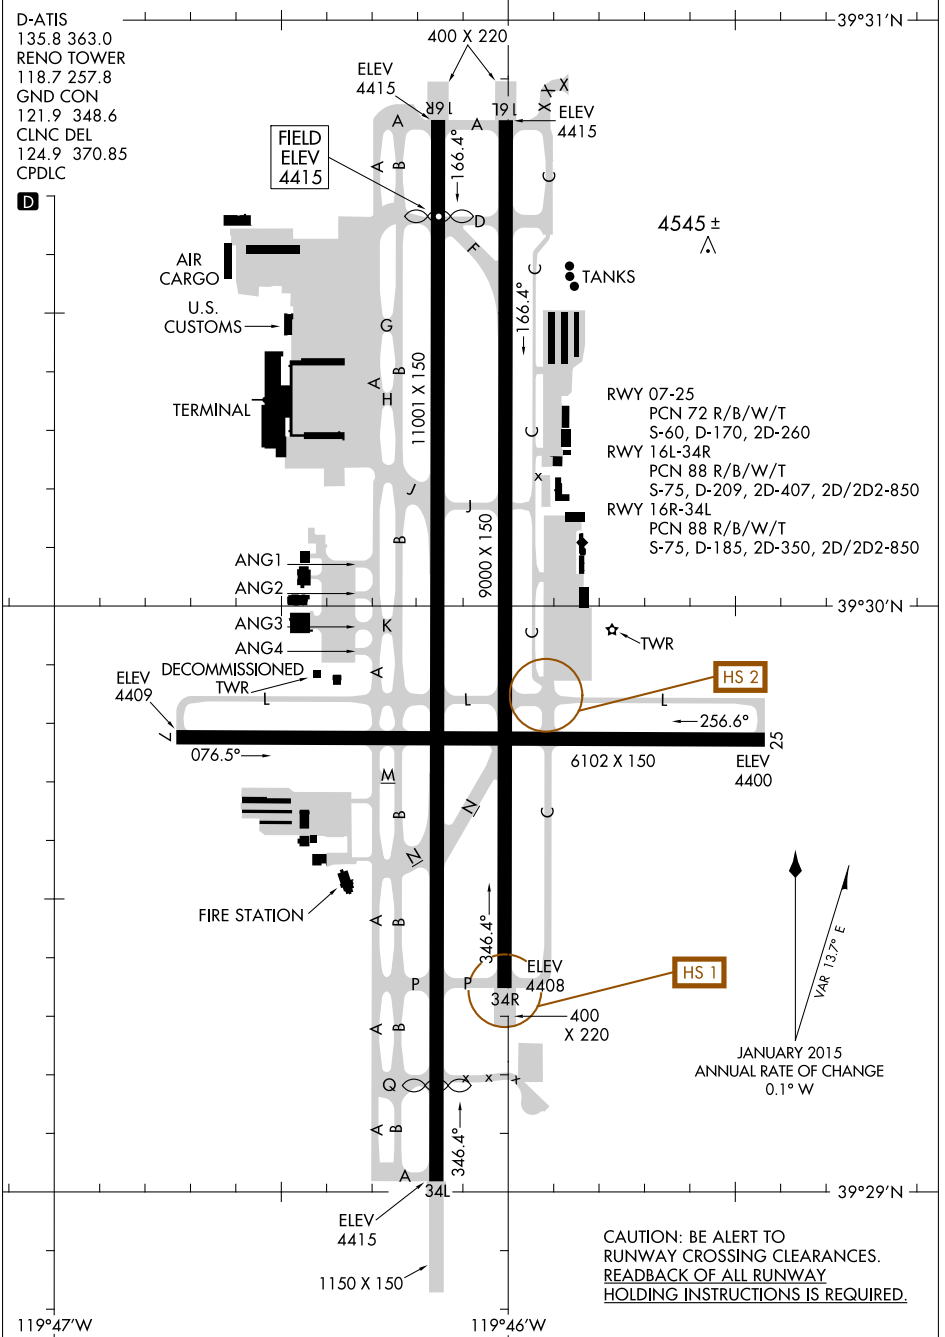

AIRPORT DIAGRAM

RENO/TAHOE INTL (RNO)
RENO, NEVADA

AL-346 (FAA)

SW-4, 23 MAY 2019 to 20 JUN 2019

SW-4, 23 MAY 2019 to 20 JUN 2019

AIRPORT DIAGRAM

RENO, NEVADA
RENO/TAHOE INTL (RNO)