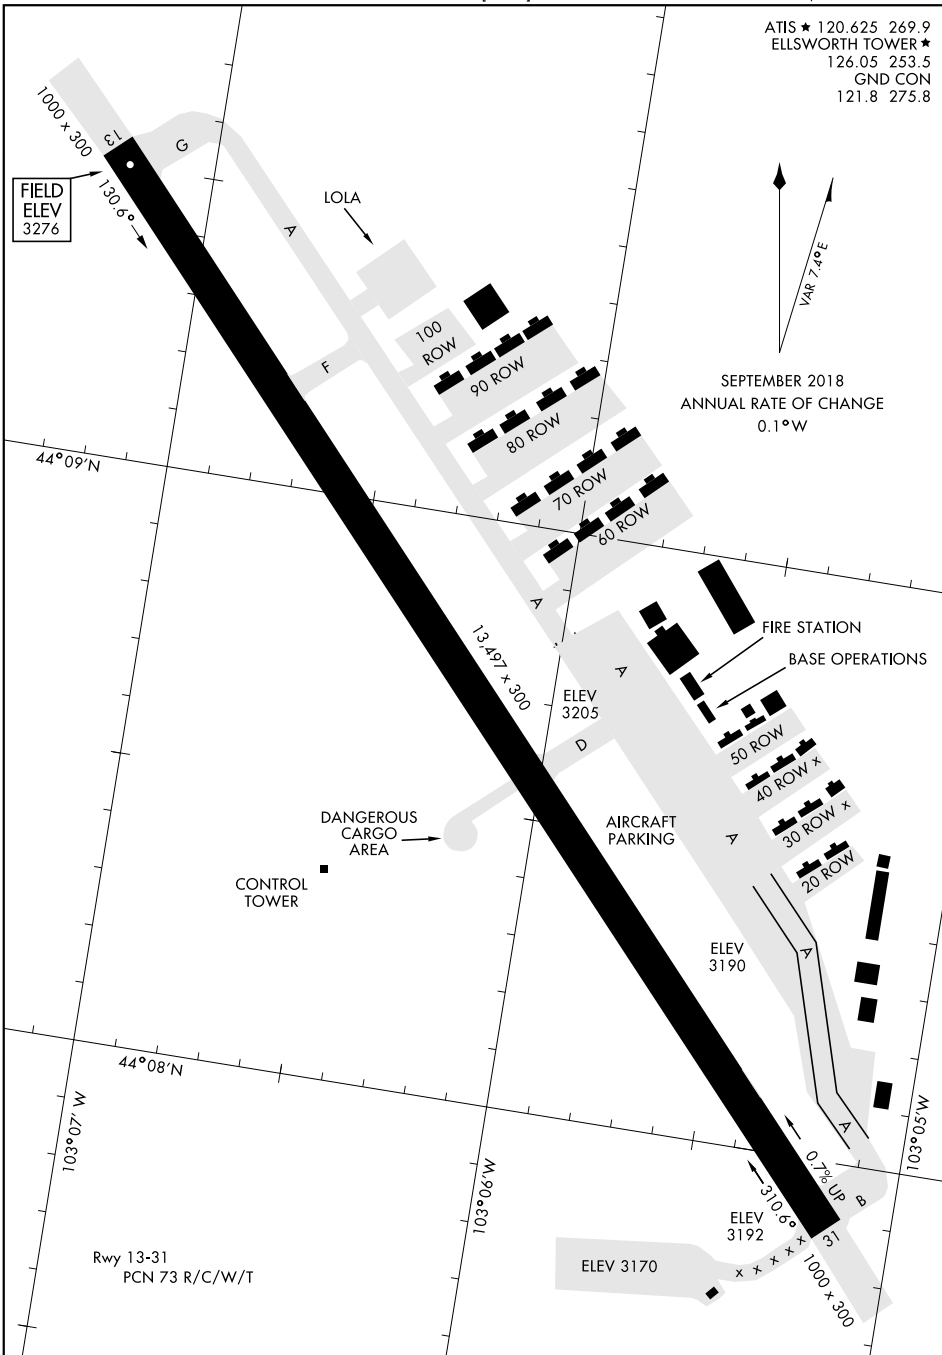

# AIRPORT DIAGRAM

AFD-343 [USAF]

ELLSWORTH AFB (KRCA)

RAPID CITY, SOUTH DAKOTA

ATIS ★ 120.625 269.9  
 ELLSWORTH TOWER ★  
 126.05 253.5  
 GND CON  
 121.8 275.8

NC-1, 23 MAY 2019 to 20 JUN 2019

NC-1, 23 MAY 2019 to 20 JUN 2019

# AIRPORT DIAGRAM

RAPID CITY, SOUTH DAKOTA  
ELLSWORTH AFB (KRCA)