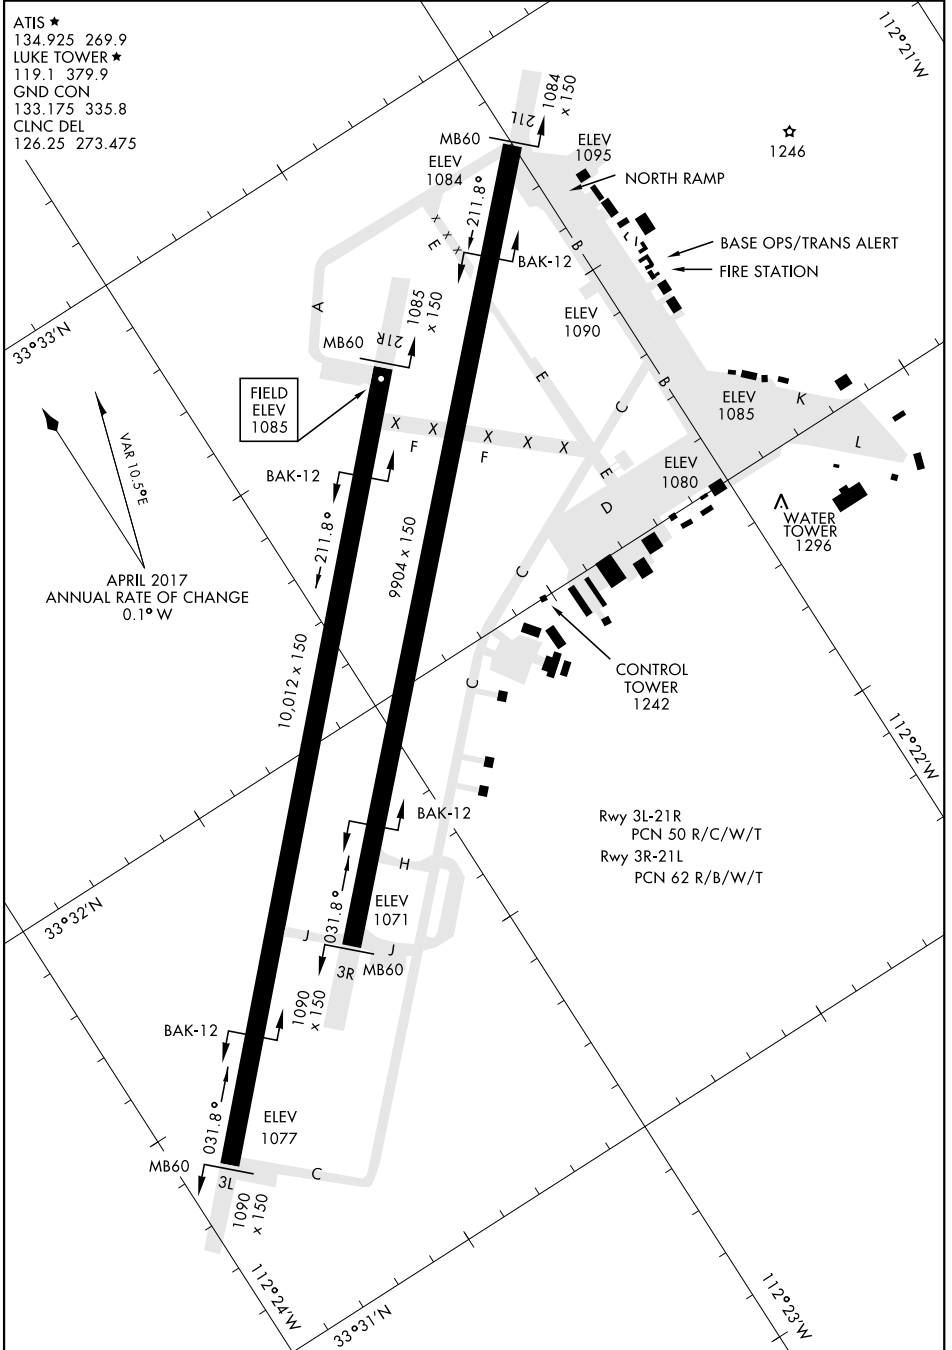

17117

AIRPORT DIAGRAM

LUKE AFB (KLUF)

GLENDALE, ARIZONA

AFD-321 [USAF]

ATIS ★
 134.925 269.9
 LUKE TOWER ★
 119.1 379.9
 GND CON
 133.175 335.8
 CLNC DEL
 126.25 273.475

SW-4, 23 MAY 2019 to 20 JUN 2019

SW-4, 23 MAY 2019 to 20 JUN 2019

AIRPORT DIAGRAM

GLENDALE, ARIZONA

LUKE AFB (KLUF)

Rwy 31-21R
 PCN 50 R/C/W/T
 Rwy 3R-21L
 PCN 62 R/B/W/T