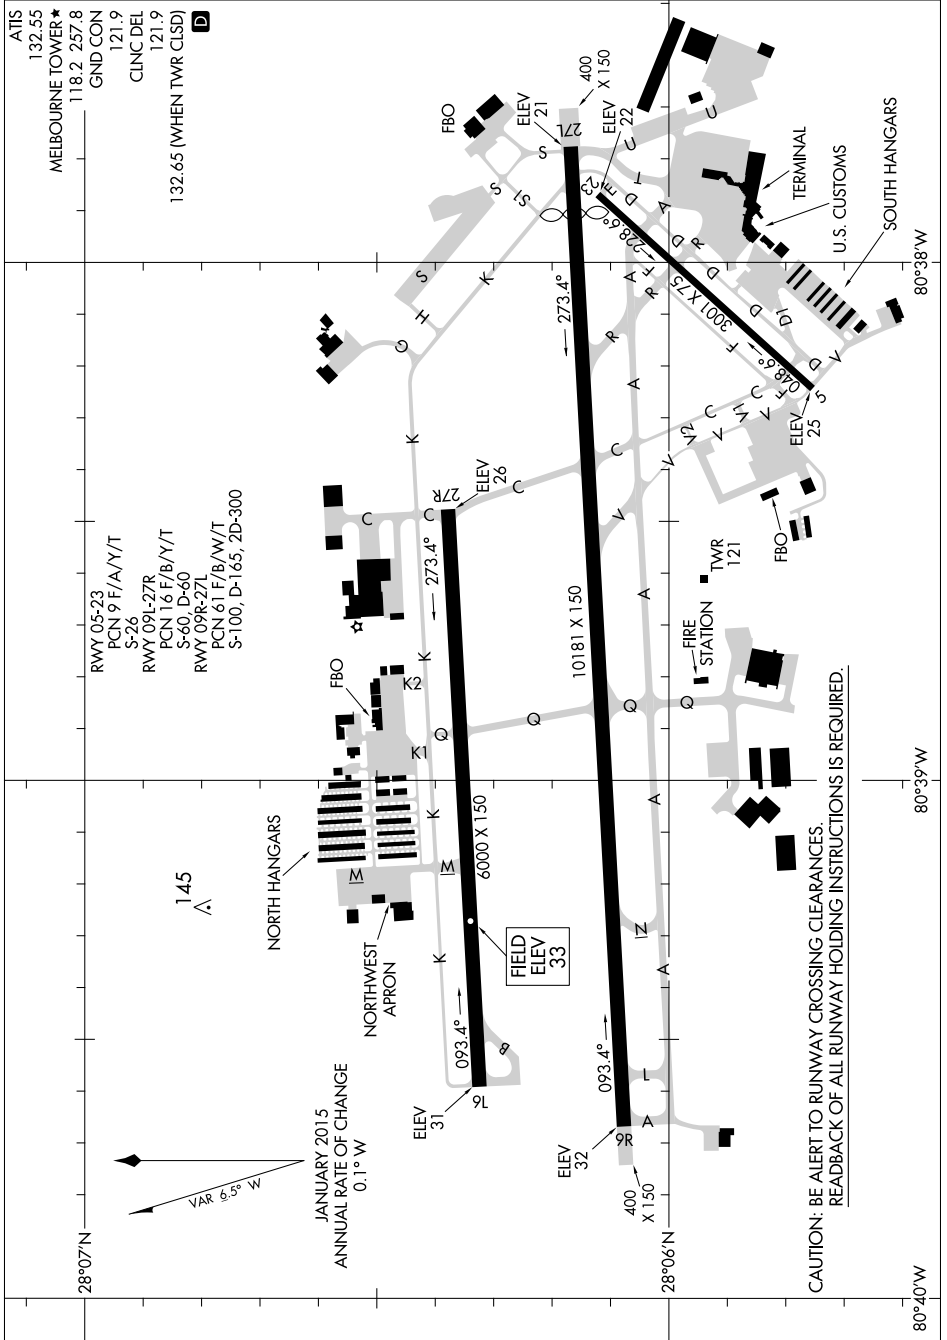

AIRPORT DIAGRAM

AL-252 (FAA)

MELBOURNE INTL (MLB)
MELBOURNE, FLORIDA

SE-3, 23 MAY 2019 to 20 JUN 2019

SE-3, 23 MAY 2019 to 20 JUN 2019

AIRPORT DIAGRAM

MELBOURNE, FLORIDA
MELBOURNE INTL (MLB)