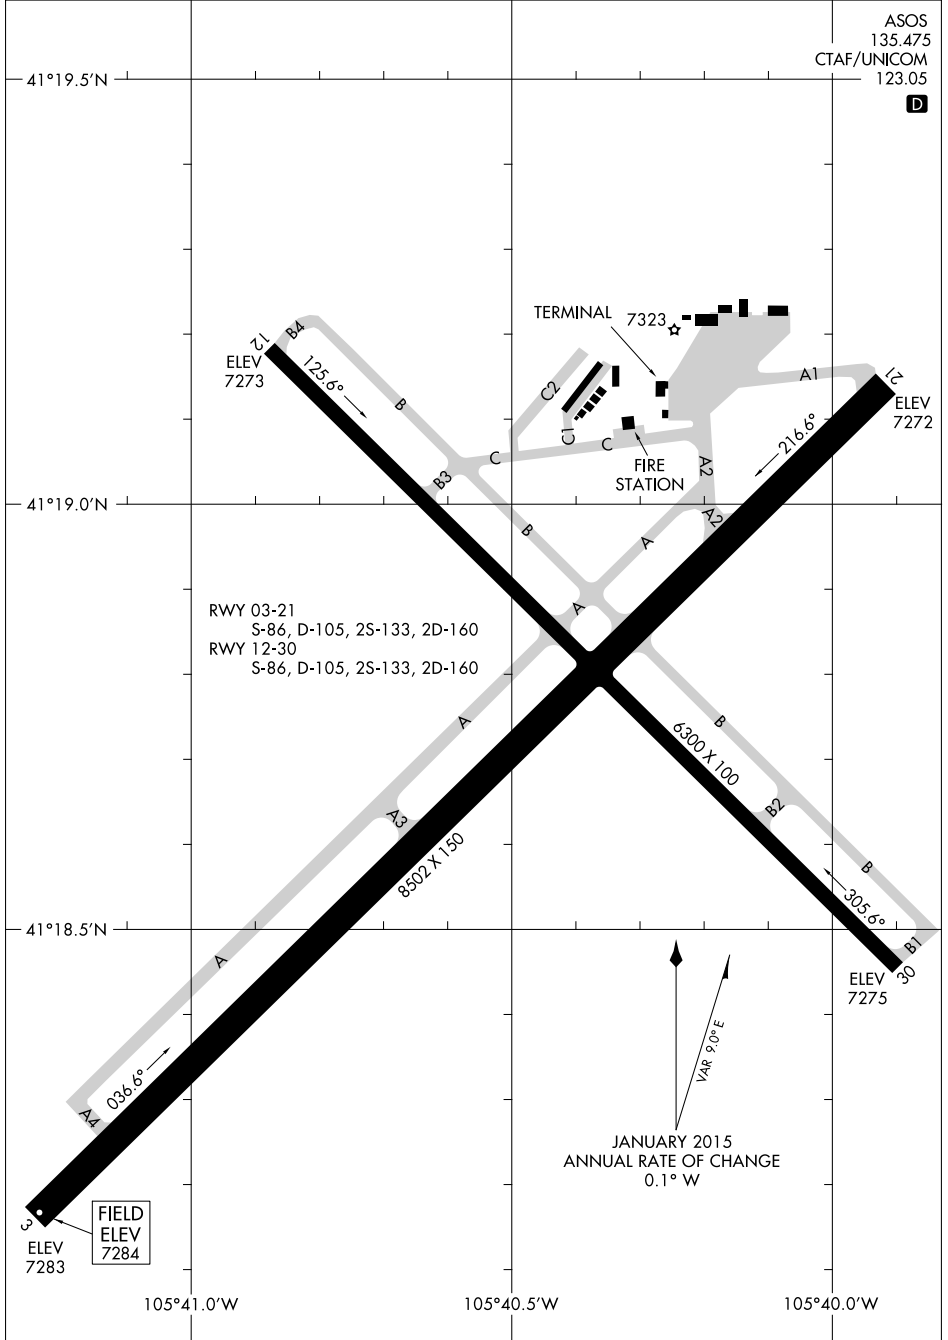

18312

AIRPORT DIAGRAM

AL-225 (FAA)

LARAMIE RGNL (LAR)
LARAMIE, WYOMING

ASOS
135.475
CTAF/UNICOM
123.05

D

NW-1, 23 MAY 2019 to 20 JUN 2019

NW-1, 23 MAY 2019 to 20 JUN 2019

AIRPORT DIAGRAM

18312

LARAMIE, WYOMING
LARAMIE RGNL (LAR)