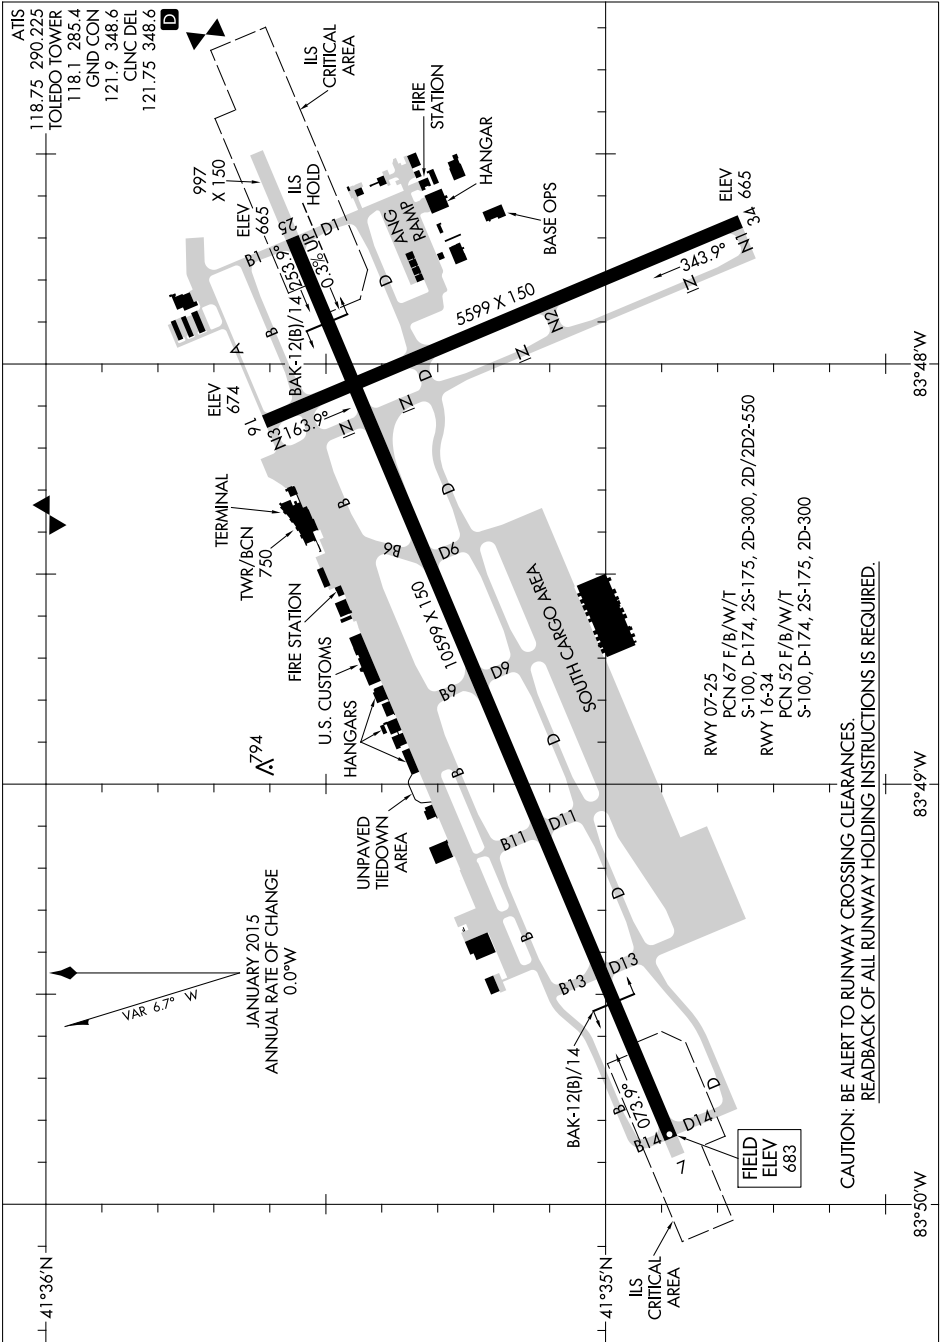

AIRPORT DIAGRAM

AL-184 (FAA)

TOLEDO EXPRESS (TOL)
TOLEDO, OHIO

EC-2. 23 MAY 2019 to 20 JUN 2019

CAUTION: BE ALERT TO RUNWAY CROSSING CLEARANCES.
READBACK OF ALL RUNWAY HOLDING INSTRUCTIONS IS REQUIRED.

AIRPORT DIAGRAM

TOLEDO, OHIO
TOLEDO EXPRESS (TOL)

EC-2. 23 MAY 2019 to 20 JUN 2019