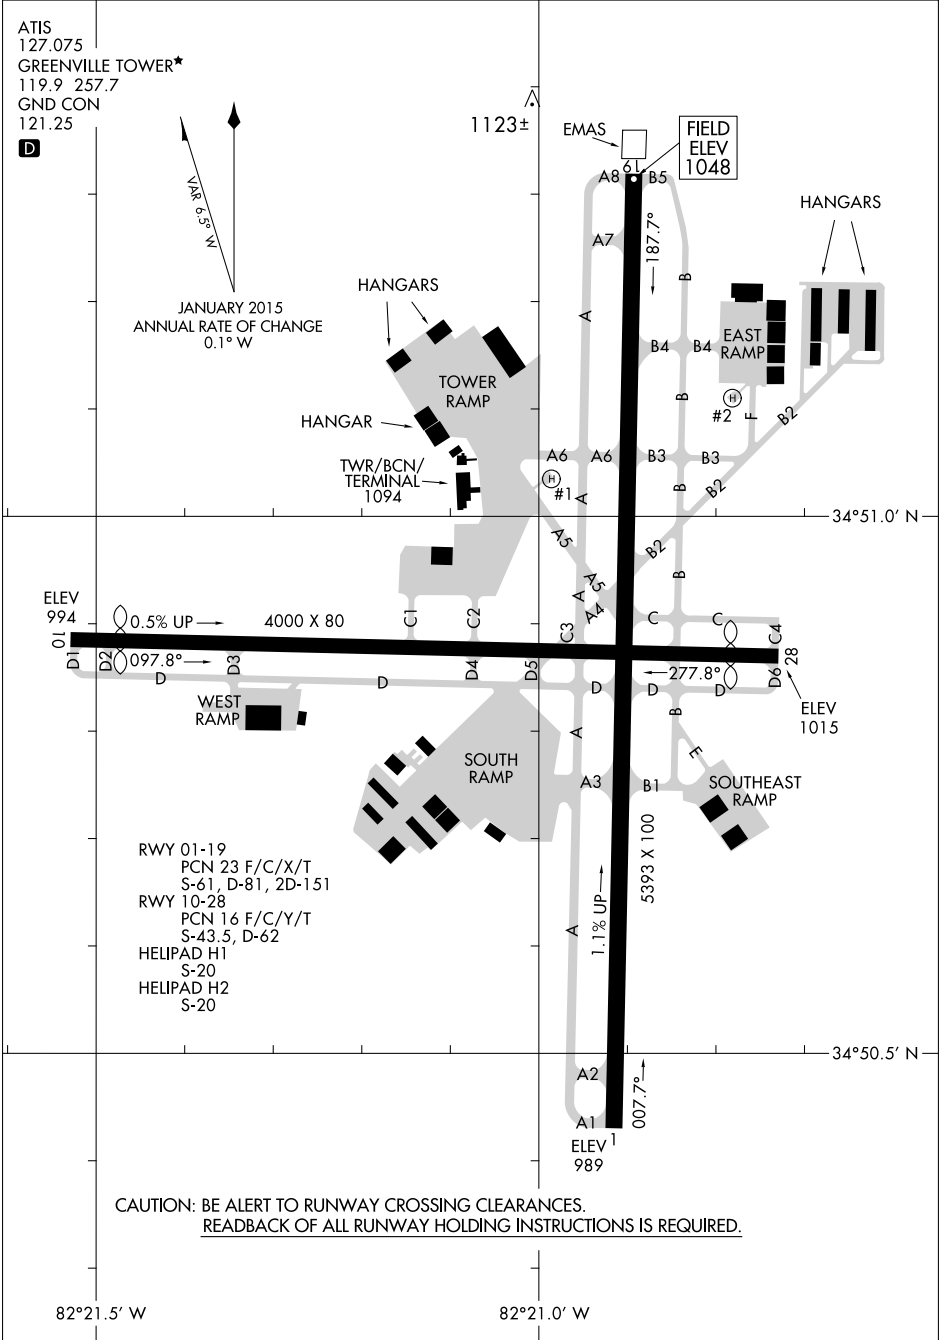

AIRPORT DIAGRAM

AL-180 (FAA)

GREENVILLE DOWNTOWN (GMU)
GREENVILLE, SOUTH CAROLINA

SE-2, 23 MAY 2019 to 20 JUN 2019

SE-2, 23 MAY 2019 to 20 JUN 2019

AIRPORT DIAGRAM

GREENVILLE, SOUTH CAROLINA
GREENVILLE DOWNTOWN (GMU)