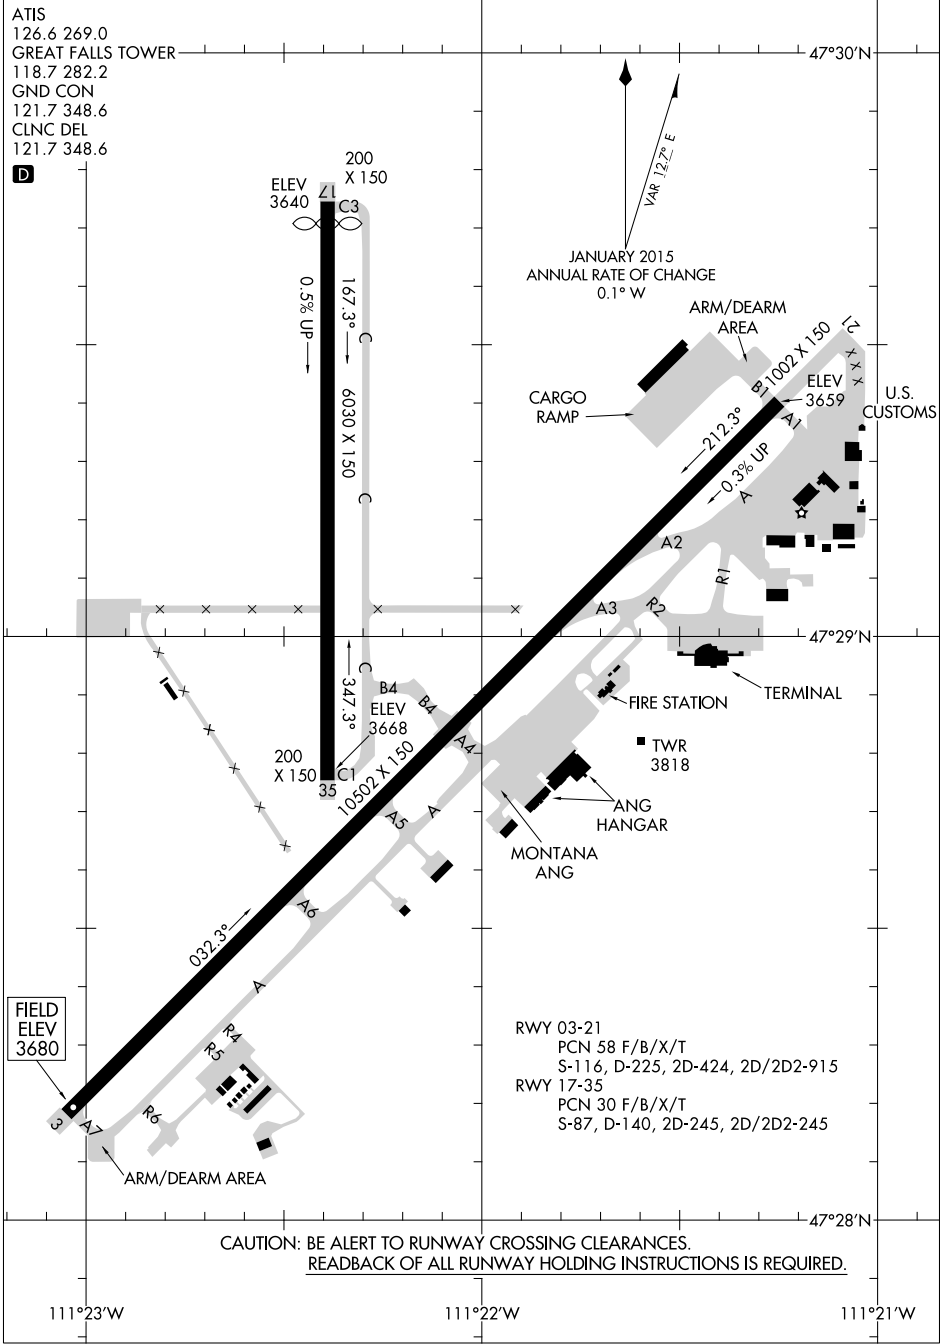

ATIS  
 126.6 269.0  
 GREAT FALLS TOWER  
 118.7 282.2  
 GND CON  
 121.7 348.6  
 CLNC DEL  
 121.7 348.6

**D**

NW-1, 23 MAY 2019 to 20 JUN 2019

NW-1, 23 MAY 2019 to 20 JUN 2019

CAUTION: BE ALERT TO RUNWAY CROSSING CLEARANCES.  
 READBACK OF ALL RUNWAY HOLDING INSTRUCTIONS IS REQUIRED.