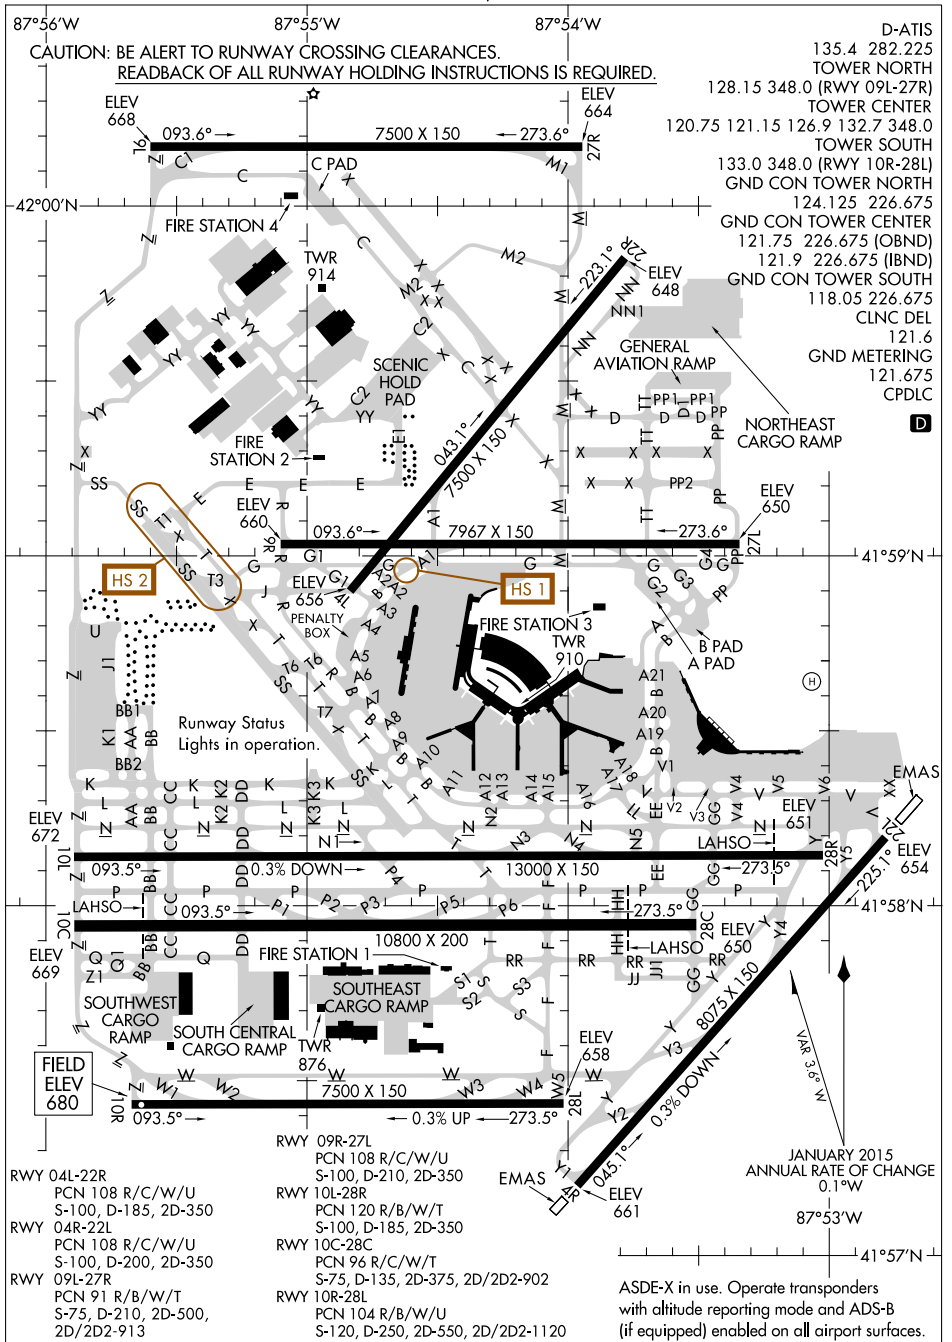

AIRPORT DIAGRAM

19115 AL-166 (FAA) CHICAGO O'HARE INTL (ORD) CHICAGO, ILLINOIS

AIRPORT DIAGRAM

19115 CHICAGO, ILLINOIS CHICAGO O'HARE INTL (ORD)