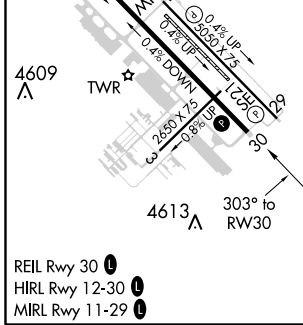

APP CRS 303°	Rwy Idg TDZE Apt Elev	N/A N/A 4473
------------------------	-----------------------------	---------------------------

RNAV (GPS)-A

BOZEMAN YELLOWSTONE INTL (BZN)

RNP APCH.	MISSED APPROACH: Climb to 10000 direct FALLA and hold, continue climb-in-hold to 10000.
Circling NA to Rwys 3-21 and 11-29.	
-33°C	

ATIS 135.425	BIG SKY APP CON ★ 118.975 226.675	BOZEMAN TOWER ★ 118.2 (CTAF) 0	GND CON 121.8	UNICOM 122.95
------------------------	---	--	-------------------------	-------------------------

CATEGORY	A	B	C	D
CIRCLING	6020-1¼ 1547 (1600-1¼)	6020-1½ 1547 (1600-1½)	6020-3 1547 (1600-3)	6300-3 1827 (1900-3)