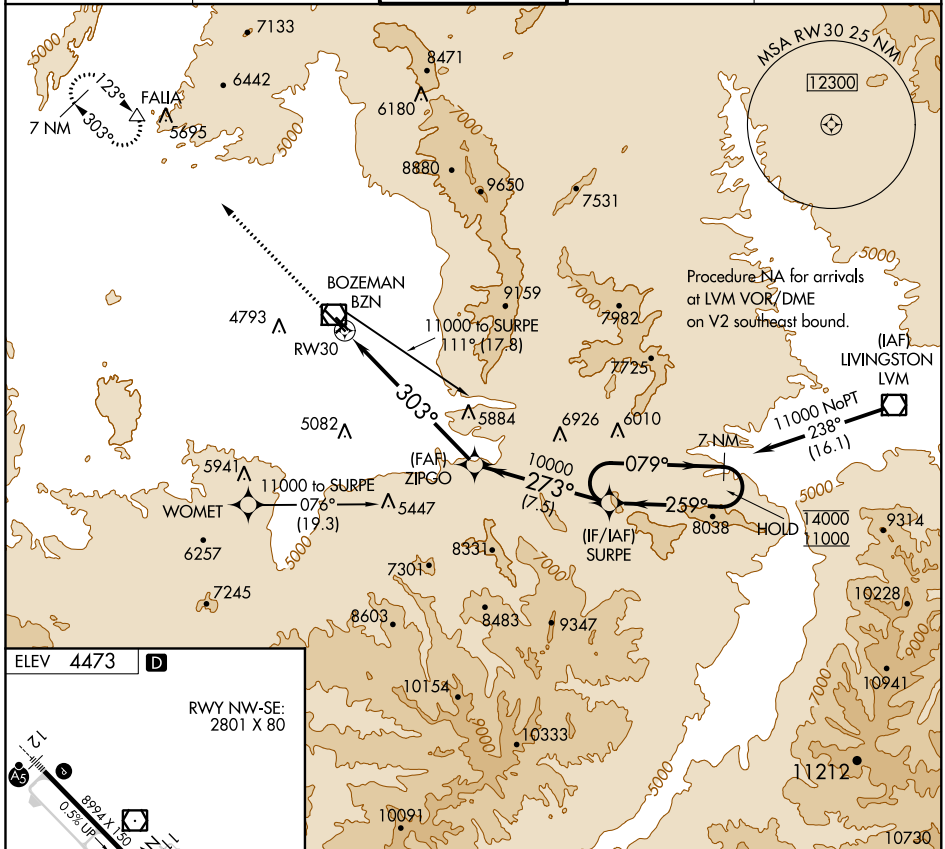

APP CRS 303°	Rwy Idg TDZE Apt Elev	N/A N/A 4473
------------------------	-----------------------------	---------------------------

RNAV (GPS)-A

BOZEMAN YELLOWSTONE INTL (BZN)

RNP APCH.	MISSED APPROACH: Climb to 10000 direct FALLA and hold, continue climb-in-hold to 10000.
Circling NA to Rwys 3-21 and 11-29.	
-33°C	

ATIS 135.425	BIG SKY APP CON ★ 118.975 226.675	BOZEMAN TOWER ★ 118.2 (CTAF) 0	GND CON 121.8	UNICOM 122.95
------------------------	---	--	-------------------------	-------------------------

CATEGORY	A	B	C	D
CIRCLING	6020-1¼ 1547 (1600-1¼)	6020-1½ 1547 (1600-1½)	6020-3 1547 (1600-3)	6300-3 1827 (1900-3)

NW-1, 23 MAY 2019 to 20 JUN 2019

NW-1, 23 MAY 2019 to 20 JUN 2019