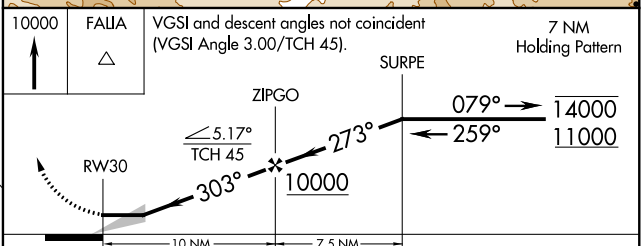

APP CRS 303°	Rwy Idg TDZE Apt Elev	N/A N/A 4473
------------------------	-----------------------------	---------------------------

RNAV (GPS)-A

BOZEMAN YELLOWSTONE INTL (BZN)

RNP APCH.	MISSED APPROACH: Climb to 10000 direct FALLA and hold, continue climb-in-hold to 10000.
Circling NA to Rwys 3-21 and 11-29.	
-33°C	

ATIS 135.425	BIG SKY APP CON ★ 118.975 226.675	BOZEMAN TOWER ★ 118.2 (CTAF) 0	GND CON 121.8	UNICOM 122.95
------------------------	---	--	-------------------------	-------------------------

CATEGORY	A	B	C	D
CIRCLING	6020-1¼ 1547 (1600-1¼)	6020-1½ 1547 (1600-1½)	6020-3 1547 (1600-3)	6300-3 1827 (1900-3)