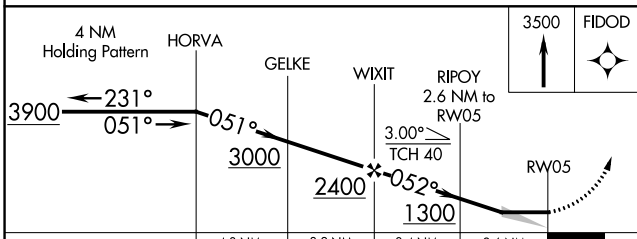

WAAS CH 99622 W05A	APP CRS 052°	Rwy Idg 4000 TDZE 439 Apt Elev 441

RNAV (GPS) RWY 5

ALLAKAKET (6A8) (PFAL)

NA -44°C	DME/DME RNP-0.3 NA. Use Bettes altimeter setting.	MISSED APPROACH: Climb to 3500 direct FIDOD and hold.

BETTLES ASOS 135.45	ANCHORAGE CENTER 124.6 352.0	FAIRBANKS RADIO 122.2	CTAF 122.9

AK, 25 APR 2019 to 20 JUN 2019

AK, 25 APR 2019 to 20 JUN 2019

ELEV	441	TDZE	439

CATEGORY	A	B	C	D
LP MDA	960-1	521 (600-1)	960-1½ 521 (600-1½)	NA
LNAV MDA	1060-1	621 (700-1)	1060-1¾ 621 (700-1¾)	NA
CIRCLING	1100-1 659 (700-1)	1160-1 719 (800-1)	1200-2¼ 759 (800-2¼)	NA