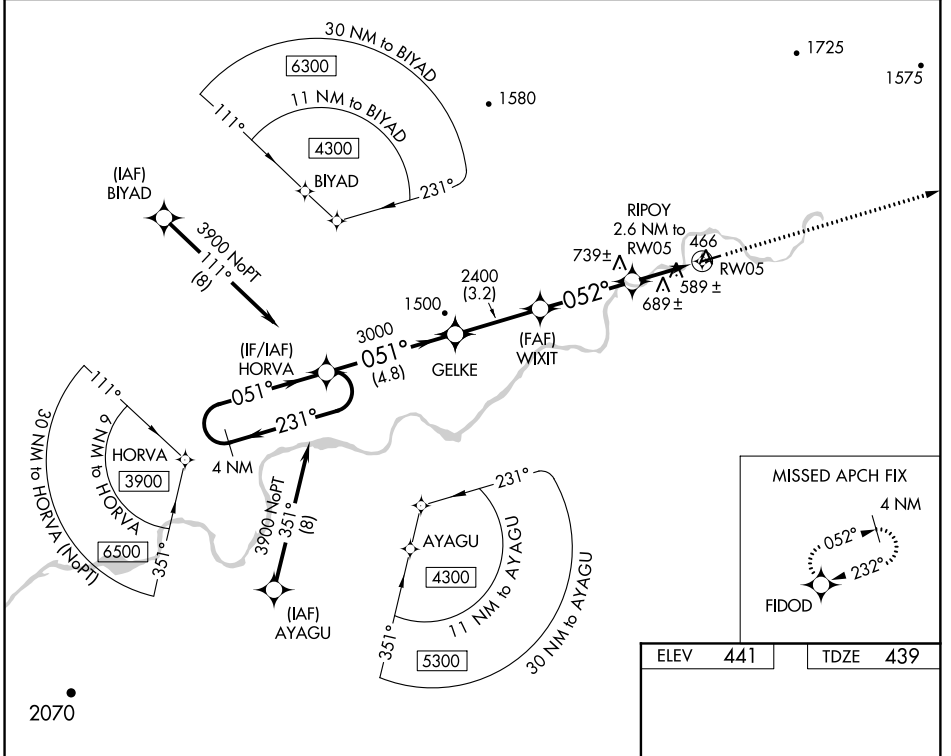

WAAS CH 99622 W05A	APP CRS 052°	Rwy Idg 4000 TDZE 439 Apt Elev 441
--	------------------------	---

RNAV (GPS) RWY 5

ALLAKAKET (6A8) (PFAL)

NA -44°C	DME/DME RNP-0.3 NA. Use Bettes altimeter setting.	MISSED APPROACH: Climb to 3500 direct FIDOD and hold.
-------------	---	---

BETTLES ASOS 135.45	ANCHORAGE CENTER 124.6 352.0	FAIRBANKS RADIO 122.2	CTAF 122.9
-------------------------------	--	---------------------------------	----------------------

AK, 25 APR 2019 to 20 JUN 2019

AK, 25 APR 2019 to 20 JUN 2019

ELEV	441	TDZE	439
------	-----	------	-----

CATEGORY	A	B	C	D
LP MDA	960-1	521 (600-1)	960-1½ 521 (600-1½)	NA
LNAV MDA	1060-1	621 (700-1)	1060-1¾ 621 (700-1¾)	NA
CIRCLING	1100-1 659 (700-1)	1160-1 719 (800-1)	1200-2¼ 759 (800-2¼)	NA