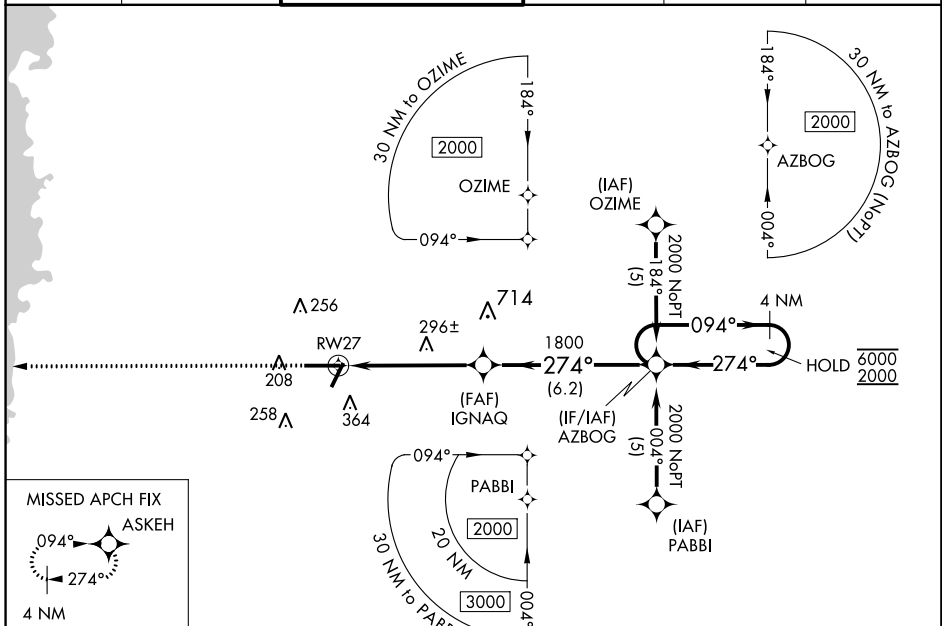

WAAS CH 86408 W27A	APP CRS 274°	Rwy Idg TDZE Apt Elev	7001 69 76
--	------------------------	-----------------------------	---------------------------------------

RNAV (GPS) RWY 27

BROOKSVILLE-TAMPA BAY RGNL (BKV)

RNP APCH.				MISSED APPROACH: Climb to 2000 direct ASKEH and hold.	
ASOS 134.725	TAMPA APP CON 125.3 316.05	BROOKSVILLE TOWER ★ 118.55 (CTAF) 0	GND CON 121.4	CLNC DEL 119.125	UNICOM 123.0

ELEV 76	TDZE 69
---------	---------

CATEGORY	A	B	C	D
LPV DA		442-1¼	373 (400-1¼)	
RNAV/VNAV DA		595-1¾	526 (600-1¾)	
RNAV MDA	620-1	551 (600-1)	620-1½ 551 (600-1½)	620-1¾ 551 (600-1¾)
CIRCLING	680-1	604 (700-1)	680-1¾ 604 (700-1¾)	680-2 604 (700-2)

SE-3, 25 APR 2019 to 23 MAY 2019

SE-3, 25 APR 2019 to 23 MAY 2019