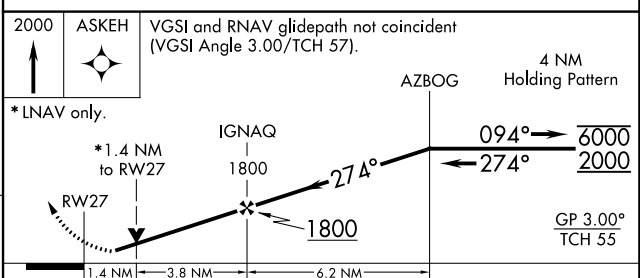

WAAS CH 86408 W27A	APP CRS 274°	Rwy Idg TDZE Apt Elev	7001 69 76
--	------------------------	-----------------------------	---------------------------------------

RNAV (GPS) RWY 27

BROOKSVILLE-TAMPA BAY RGNL (BKV)

RNP APCH.				MISSED APPROACH: Climb to 2000 direct ASKEH and hold.	
ASOS 134.725	TAMPA APP CON 125.3 316.05	BROOKSVILLE TOWER ★ 118.55 (CTAF) 0	GND CON 121.4	CLNC DEL 119.125	UNICOM 123.0

ELEV 76	TDZE 69
---------	---------