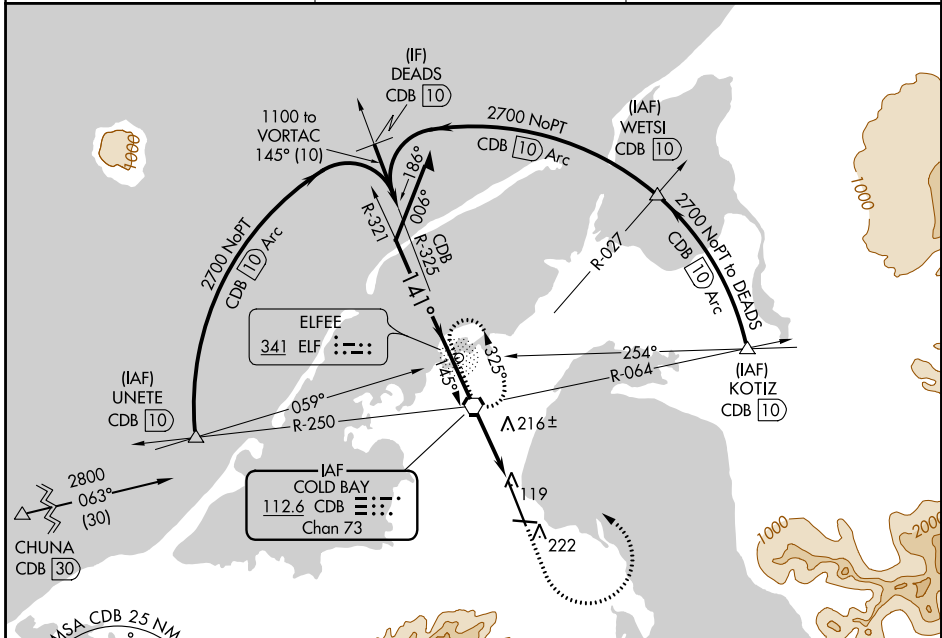

VORTAC CDB 112.6 Chan 73	APP CRS 141°	Rwy Idg 10179 TDZE 75 Apt Elev 102
--	------------------------	---

VOR RWY 15

COLD BAY (CDB) (PACD)

<p>V Circling NA for Cat C and D southwest of Rwy 15-33. Circling NA for Cat A and B southwest of Rwy 15-33 at night.</p>	<p>MALSR </p>	<p>MISSED APPROACH: Climb to 1200, then climbing left turn to 2700 direct CDB VORTAC and hold.</p>

ASOS 135.75	ANCHORAGE CENTER 118.5 278.3	COLD BAY RADIO* 123.6 (CTAF)
-----------------------	--	--

AK, 25 APR 2019 to 20 JUN 2019

AK, 25 APR 2019 to 20 JUN 2019

CATEGORY	A	B	C	D
S-15	520/24	445 (500-1/2)	520/45	445 (500-7/8)
CIRCLING	540-1 438 (500-1)	560-1 458 (500-1)	560-1 1/2 458 (500-1 1/2)	660-2 558 (600-2)