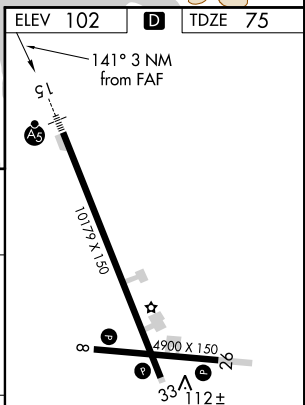

VORTAC CDB 112.6 Chan 73	APP CRS 141°	Rwy Idg 10179 TDZE 75 Apt Elev 102
--	------------------------	---

VOR RWY 15

COLD BAY (CDB) (PACD)

<p>V Circling NA for Cat C and D southwest of Rwy 15-33. Circling NA for Cat A and B southwest of Rwy 15-33 at night.</p>	<p>MALSR </p>	<p>MISSED APPROACH: Climb to 1200, then climbing left turn to 2700 direct CDB VORTAC and hold.</p>

ASOS 135.75	ANCHORAGE CENTER 118.5 278.3	COLD BAY RADIO* 123.6 (CTAF)
-----------------------	--	--

AK, 25 APR 2019 to 20 JUN 2019

AK, 25 APR 2019 to 20 JUN 2019

CATEGORY	A	B	C	D
S-15	520/24	445 (500-1/2)	520/45	445 (500-7/8)
CIRCLING	540-1 438 (500-1)	560-1 458 (500-1)	560-1 1/2 458 (500-1 1/2)	660-2 558 (600-2)

HIRL all Rwys

FAF to MAP 3 NM

Knots	60	90	120	150	180
Min:Sec	3:00	2:00	1:30	1:12	1:00