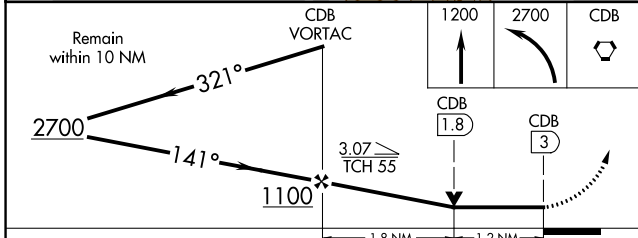

VORTAC CDB 112.6 Chan 73	APP CRS 141°	Rwy Idg 10179 TDZE 75 Apt Elev 102
--	------------------------	---

VOR RWY 15

COLD BAY (CDB) (PACD)

<p>V Circling NA for Cat C and D southwest of Rwy 15-33. Circling NA for Cat A and B southwest of Rwy 15-33 at night.</p>	<p>MALSR </p>	<p>MISSED APPROACH: Climb to 1200, then climbing left turn to 2700 direct CDB VORTAC and hold.</p>

ASOS 135.75	ANCHORAGE CENTER 118.5 278.3	COLD BAY RADIO* 123.6 (CTAF)
-----------------------	--	--

AK, 25 APR 2019 to 20 JUN 2019

AK, 25 APR 2019 to 20 JUN 2019

CATEGORY	A	B	C	D
S-15	520/24	445 (500-1/2)	520/45	445 (500-7/8)
CIRCLING	540-1 438 (500-1)	560-1 458 (500-1)	560-1 1/2 458 (500-1 1/2)	660-2 558 (600-2)