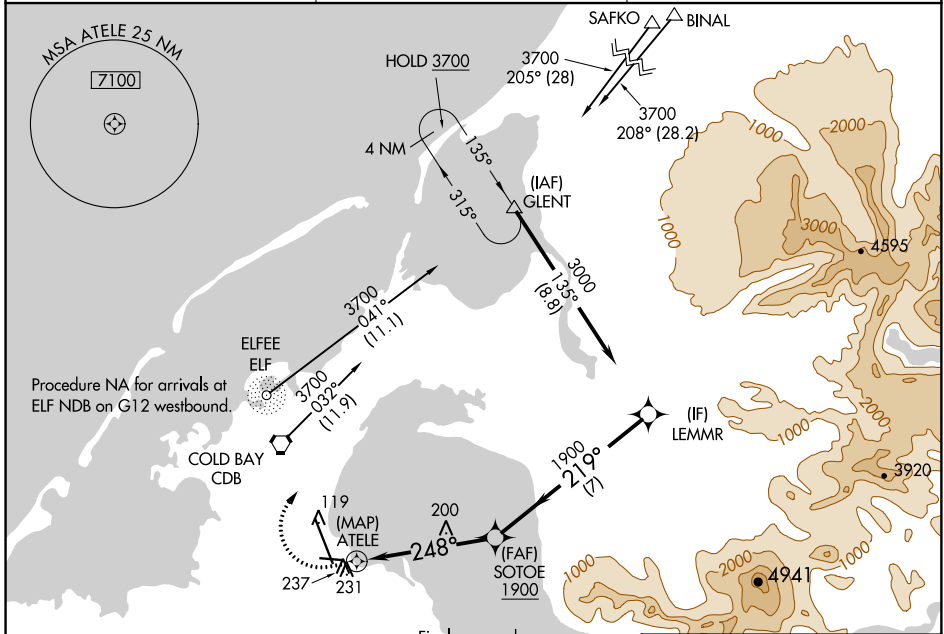

WAAS CH 42730 W26A	APP CRS 248°	Rwy Idg TDZE Apt Elev	4900 101 101
--	------------------------	-----------------------------	---

RNAV (GPS) RWY 26

COLD BAY (CDB) (PACD)

▼ Circling NA for Cat B, C, D southwest of Rwy 15-33.
DME/DME RNP-0.3 NA.

MISSED APPROACH: Climb to 800 then climbing right turn to 3700 direct GLENT and hold, continue climb-in-hold to 3700.
Missed approach requires a minimum climb of 280 feet per NM to 1180.

ASOS 135.75	ANCHORAGE CENTER 118.5 278.3	COLD BAY RADIO 123.6 (CTAF) 1
-----------------------	--	---