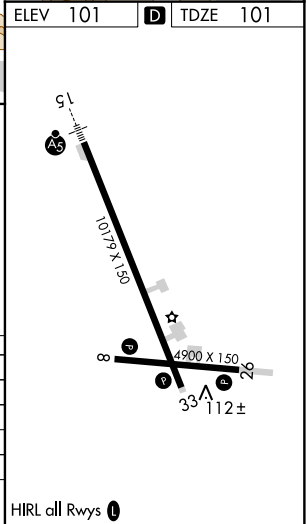

WAAS CH 42730 W26A	APP CRS 248°	Rwy Idg TDZE Apt Elev	4900 101 101
--	------------------------	-----------------------------	---

RNAV (GPS) RWY 26

COLD BAY (CDB) (PACD)

▼ Circling NA for Cat B, C, D southwest of Rwy 15-33.
DME/DME RNP-0.3 NA.

MISSED APPROACH: Climb to 800 then climbing right turn to 3700 direct GLENT and hold, continue climb-in-hold to 3700.
Missed approach requires a minimum climb of 280 feet per NM to 1180.

ASOS 135.75	ANCHORAGE CENTER 118.5 278.3	COLD BAY RADIO 123.6 (CTAF) 1
-----------------------	--	---

ELEV 101	D TDZE 101
----------	-------------------

CATEGORY	A	B	C	D
LP MDA#	500-1 399 (400-1)		500-1 1/8 399 (400-1 1/8)	
LP MDA	660-1 559 (600-1)		660-1 5/8 559 (600-1 5/8)	
LNAV MDA	700-1 599 (600-1)		700-1 5/8 599 (600-1 5/8)	
LNAV MDA#	500-1 399 (400-1)		500-1 1/8 399 (400-1 1/8)	
C CIRCLING	700-1 599 (600-1)		700-1 1/2 860-2 599 (600-1 1/2) 759 (800-2)	