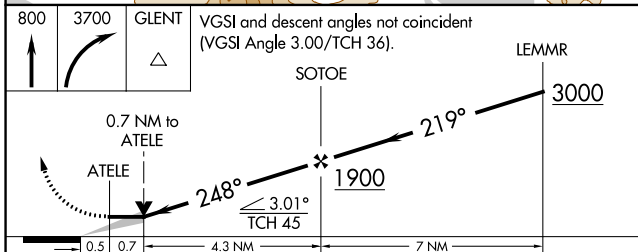

CATEGORY	A	B	C	D
LP MDA#	500-1 399 (400-1)		500-1 1/8 399 (400-1 1/8)	
LP MDA	660-1 559 (600-1)		660-1 5/8 559 (600-1 5/8)	
LNAV MDA	700-1 599 (600-1)		700-1 5/8 599 (600-1 5/8)	
LNAV MDA#	500-1 399 (400-1)		500-1 1/8 399 (400-1 1/8)	
C CIRCLING	700-1 599 (600-1)		700-1 1/2 860-2 599 (600-1 1/2) 759 (800-2)	

AK, 25 APR 2019 to 20 JUN 2019

AK, 25 APR 2019 to 20 JUN 2019