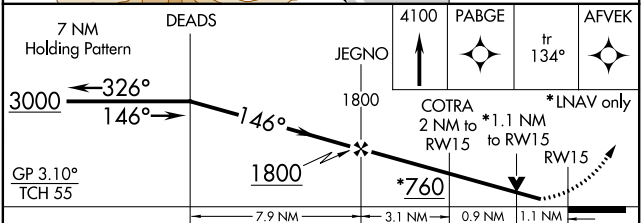

MISSED APPROACH: Climb to 4100 direct PABGE and on track 134° to AFVEK and hold, continue climb-in-hold to 4100.

ASOS 135.75	ANCHORAGE CENTER 118.5 278.3	COLD BAY RADIO* 123.6 (CTAF) 0
-----------------------	--	--

AK, 25 APR 2019 to 20 JUN 2019

AK, 25 APR 2019 to 20 JUN 2019

ELEV 102	D	TDZE 75
----------	----------	---------

CATEGORY	A	B	C	D
LPV DA	275/24		200 (200-½)	
LNAV/VNAV DA	325/24		250 (300-½)	
LNAV MDA	500/24	425 (400-½)	500/40	425 (400-¾)
CIRCLING	540-1 438 (500-1)	560-1 458 (500-1)	560-1½ 458 (500-1½)	660-2 558 (600-2)