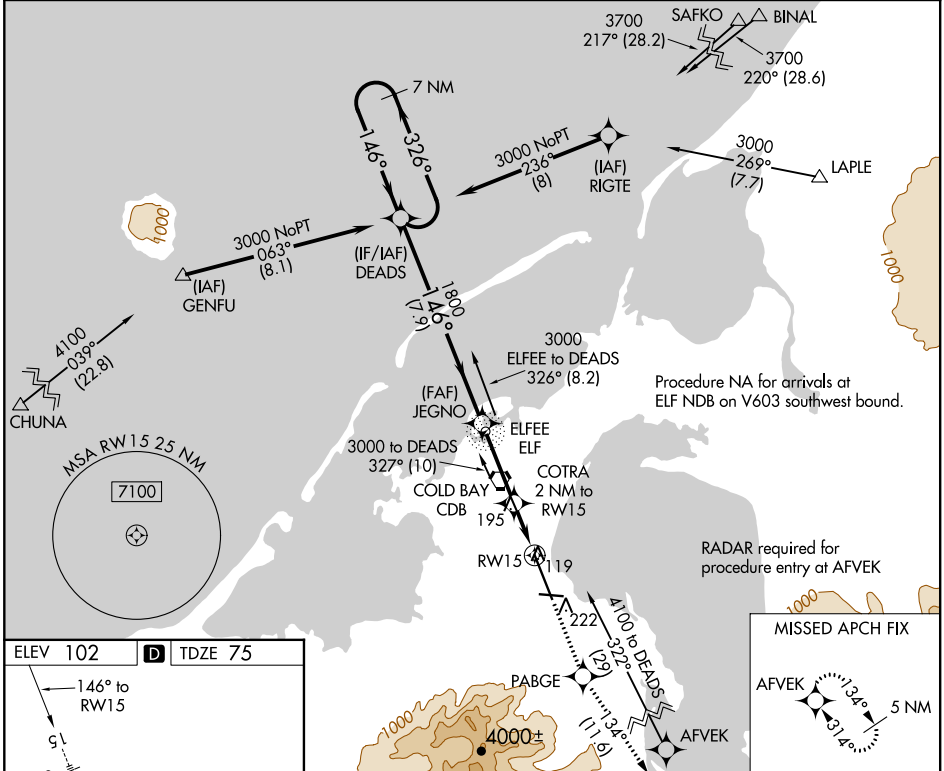

WAAS CH 45612 W15A	APP CRS 146°	Rwy Idg 10179 TDZE 75 Apt Elev 102
--	------------------------	---

RNAV (GPS) RWY 15

COLD BAY (CDB) (PACD)

W For uncompensated Baro-VNAV systems, LNAV/VNAV NA below -18°C (0°F) or above 47°C (117°F). DME/DME RNP-0.3 NA. Circling NA for Cat C and D southwest of Rwy 15-33. Circling NA for Cats A and B southwest of Rwy 15-33 at night.

MISSED APPROACH: Climb to 4100 direct PABGE and on track 134° to AFVEK and hold, continue climb-in-hold to 4100.

ASOS 135.75	ANCHORAGE CENTER 118.5 278.3	COLD BAY RADIO* 123.6 (CTAF) 0
-----------------------	--	--

AK, 25 APR 2019 to 20 JUN 2019

AK, 25 APR 2019 to 20 JUN 2019

ELEV 102	D	TDZE 75
----------	----------	---------

CATEGORY	A	B	C	D
LPV DA	275/24		200 (200-½)	
LNAV/VNAV DA	325/24		250 (300-½)	
LNAV MDA	500/24	425 (400-½)	500/40	425 (400-¾)
CIRCLING	540-1 438 (500-1)	560-1 458 (500-1)	560-1½ 458 (500-1½)	660-2 558 (600-2)