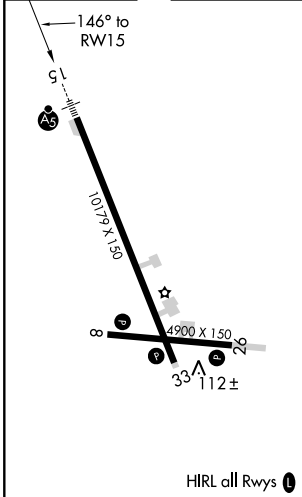

WAAS CH 45612 W15A	APP CRS 146°	Rwy Idg 10179 TDZE 75 Apt Elev 102
--	------------------------	---

RNAV (GPS) RWY 15

COLD BAY (CDB) (PACD)

W For uncompensated Baro-VNAV systems, LNAV/VNAV NA below -18°C (0°F) or above 47°C (117°F). DME/DME RNP-0.3 NA. Circling NA for Cat C and D southwest of Rwy 15-33. Circling NA for Cats A and B southwest of Rwy 15-33 at night.

MISSED APPROACH: Climb to 4100 direct PABGE and on track 134° to AFVEK and hold, continue climb-in-hold to 4100.

ASOS 135.75	ANCHORAGE CENTER 118.5 278.3	COLD BAY RADIO* 123.6 (CTAF) 0
-----------------------	--	--

AK, 25 APR 2019 to 20 JUN 2019

AK, 25 APR 2019 to 20 JUN 2019

ELEV 102	D	TDZE 75
----------	----------	---------

CATEGORY	A	B	C	D
LPV DA	275/24		200 (200-½)	
LNAV/VNAV DA	325/24		250 (300-½)	
LNAV MDA	500/24	425 (400-½)	500/40	425 (400-¾)
CIRCLING	540-1 438 (500-1)	560-1 458 (500-1)	560-1½ 458 (500-1½)	660-2 558 (600-2)