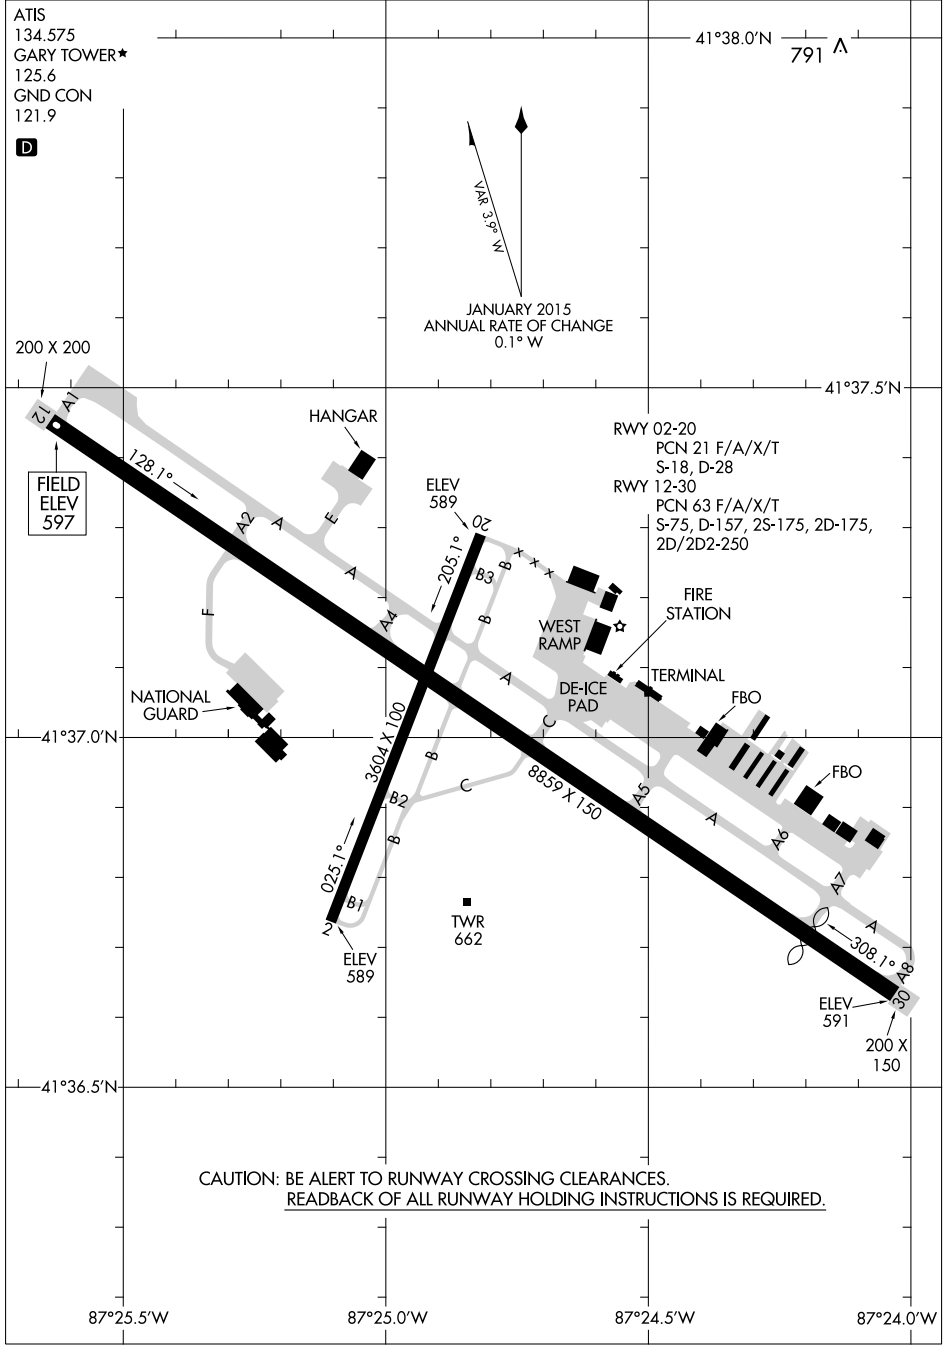

15344

AIRPORT DIAGRAM

GARY/CHICAGO INTL (GYG)
GARY, INDIANA

AL-748 (FAA)

EC-2, 25 APR 2019 to 23 MAY 2019

EC-2, 25 APR 2019 to 23 MAY 2019

CAUTION: BE ALERT TO RUNWAY CROSSING CLEARANCES.
READBACK OF ALL RUNWAY HOLDING INSTRUCTIONS IS REQUIRED.

AIRPORT DIAGRAM

15344

GARY, INDIANA
GARY/CHICAGO INTL (GYG)