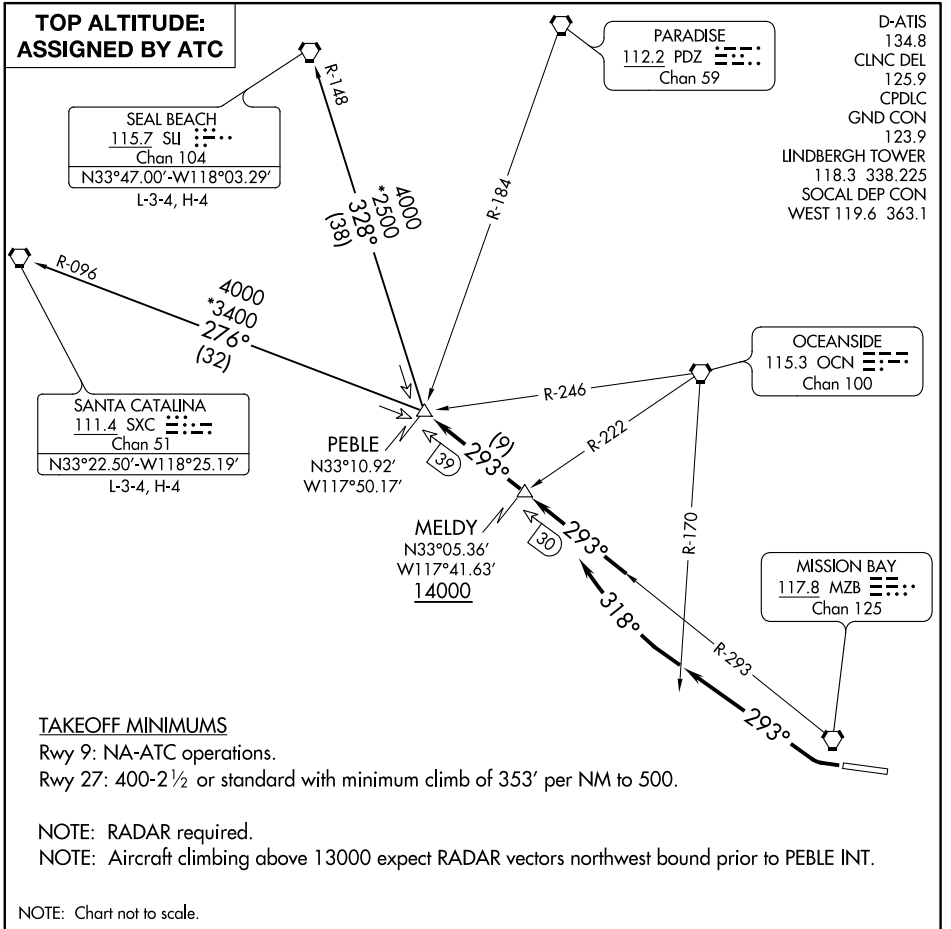

# PEBLE SIX DEPARTURE

AL-373 (FAA)

SAN DIEGO INTL (SAN)  
SAN DIEGO, CALIFORNIA

SW-3, 25 APR 2019 to 23 MAY 2019

SW-3, 25 APR 2019 to 23 MAY 2019

## DEPARTURE ROUTE DESCRIPTION

**TAKEOFF RUNWAY 27:** Climbing right turn heading 293° until crossing OCN VORTAC R-170, then turn right heading 318° to intercept MZB VORTAC R-293 to cross MELDY INT/MZB 30 DME at or above 14000 (or lower ATC assigned altitude) then on MZB R-293 to PEBLE INT/MZB 39 DME, thence. . . .

. . . . via (transition) or (assigned route). Maintain assigned altitude.

**SANTA CATALINA TRANSITION (PEBLE6.SXC):** From over PEBLE INT on SXC R-096 to SXC VORTAC.

**SEAL BEACH TRANSITION (PEBLE6.SLI):** From over PEBLE INT on SLI R-148 to SLI VORTAC.

# PEBLE SIX DEPARTURE