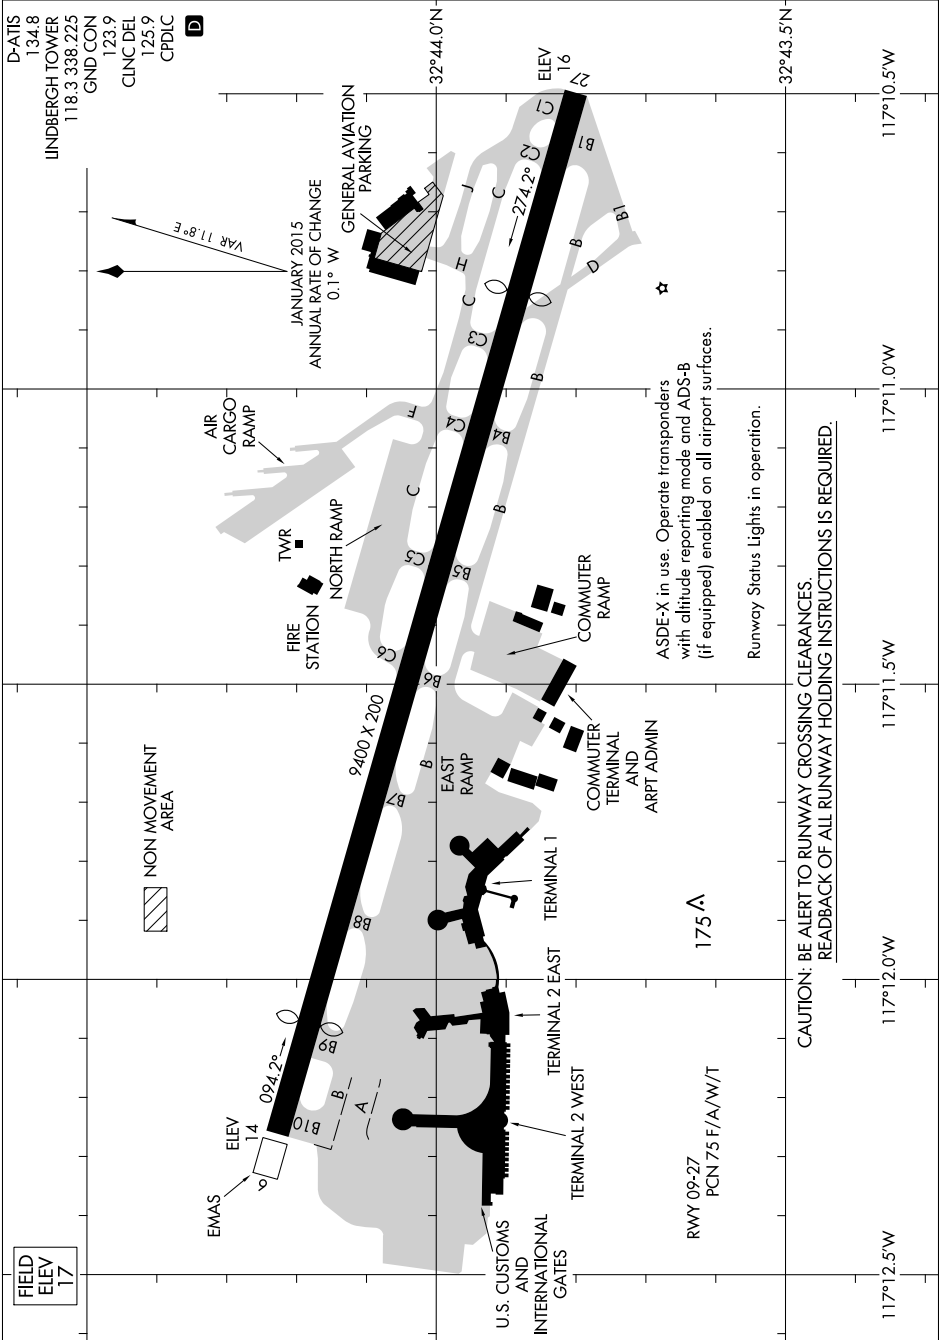

# AIRPORT DIAGRAM

SAN DIEGO INTL (SAN)  
SAN DIEGO, CALIFORNIA

AL-373 (FAA)

SW-3, 25 APR 2019 to 23 MAY 2019

SW-3, 25 APR 2019 to 23 MAY 2019

# AIRPORT DIAGRAM

SAN DIEGO, CALIFORNIA  
SAN DIEGO INTL (SAN)

CAUTION: BE ALERT TO RUNWAY CROSSING CLEARANCES.  
READBACK OF ALL RUNWAY HOLDING INSTRUCTIONS IS REQUIRED.

ASDE-X in use. Operate transponders with altitude reporting mode and ADS-B (if equipped) enabled on all airport surfaces.

Runway Status lights in operation.