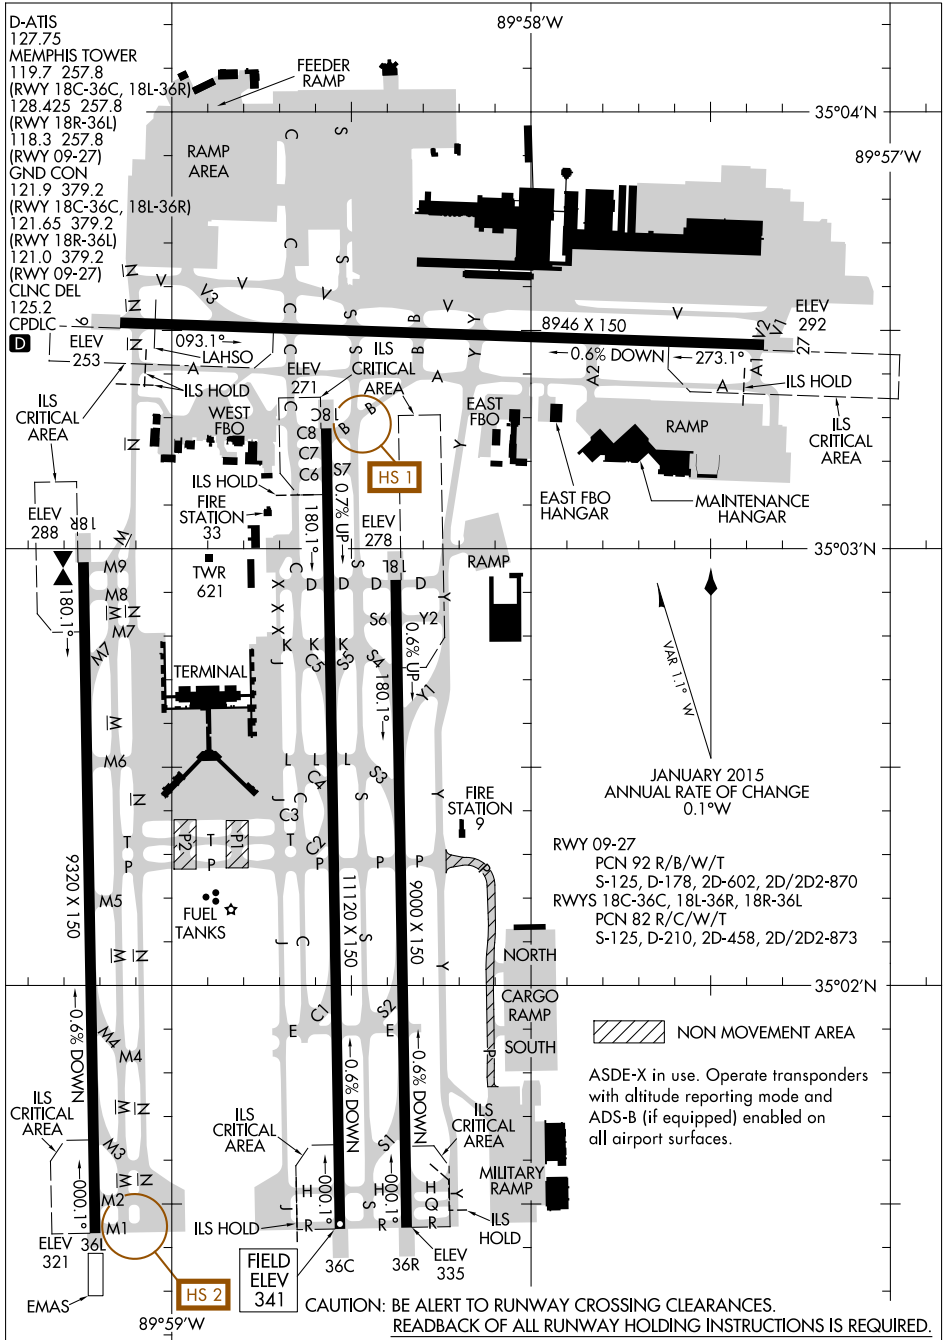

# AIRPORT DIAGRAM

MEMPHIS INTL (MEM)  
MEMPHIS, TENNESSEE

AL-253 (FAA)

SE-1, 25 APR 2019 to 23 MAY 2019

SE-1, 25 APR 2019 to 23 MAY 2019

# AIRPORT DIAGRAM

MEMPHIS, TENNESSEE  
MEMPHIS INTL (MEM)