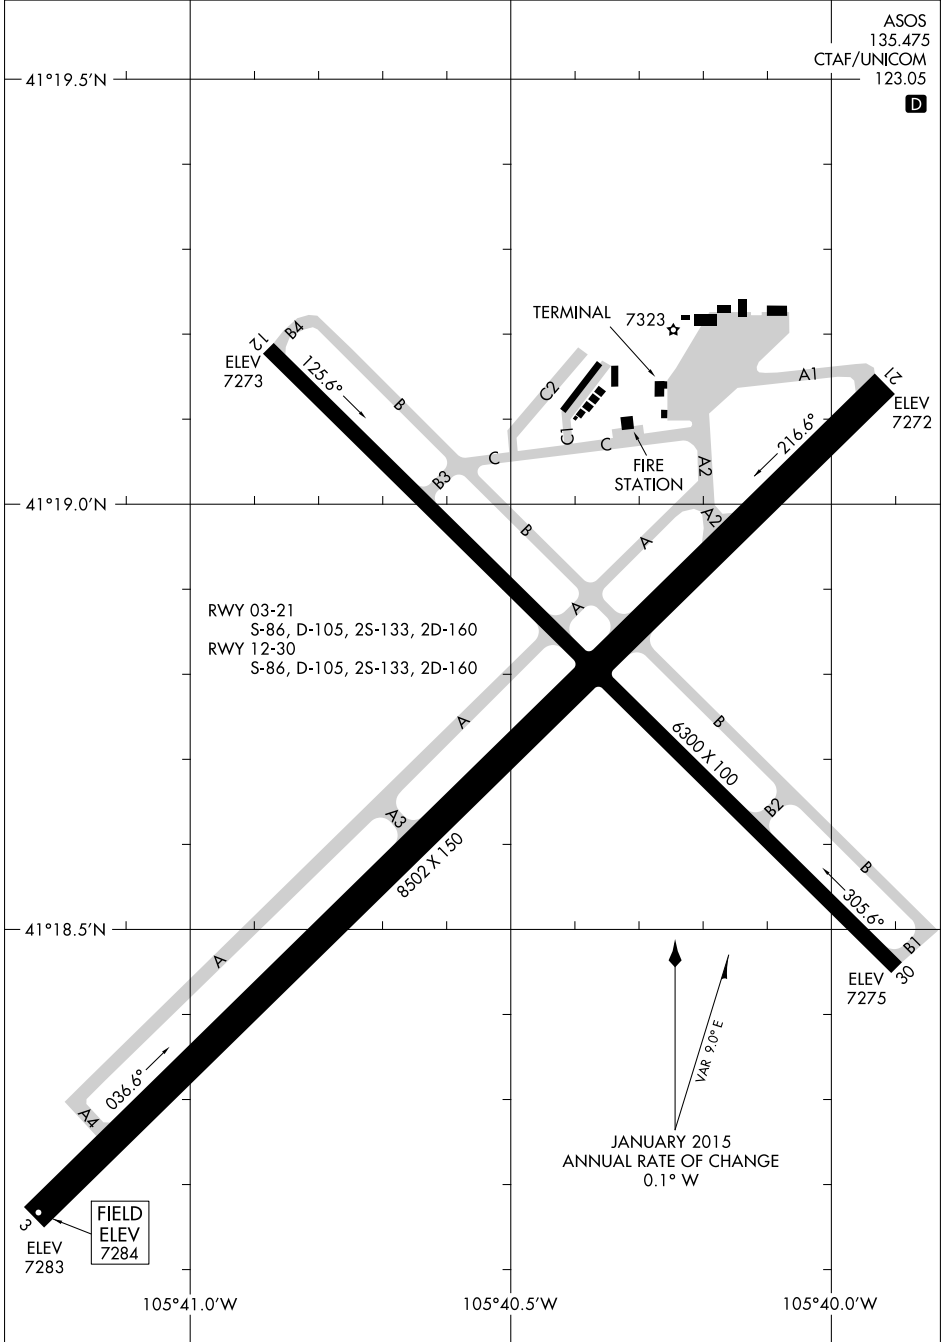

18312

# AIRPORT DIAGRAM

AL-225 (FAA)

LARAMIE RGNL (LAR)  
LARAMIE, WYOMING

ASOS  
135.475  
CTAF/UNICOM  
123.05

**D**

NW-1, 25 APR 2019 to 23 MAY 2019

NW-1, 25 APR 2019 to 23 MAY 2019

# AIRPORT DIAGRAM

18312

LARAMIE, WYOMING  
LARAMIE RGNL (LAR)