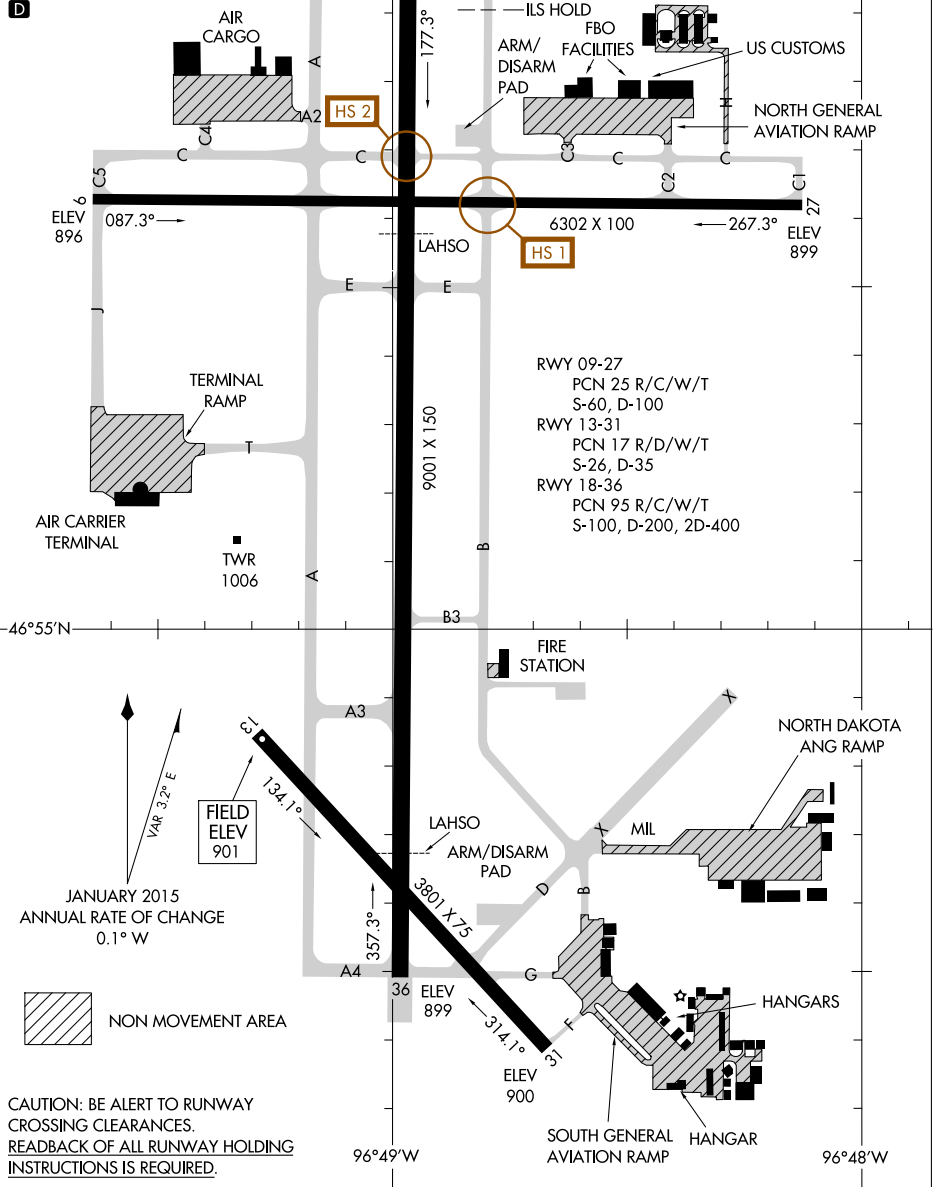

AL-144 (FAA)

ATIS  
124.5 379.2  
FARGO TOWER  
133.8 290.4  
GND CON  
121.9 348.6  
CLNC DEL  
121.9 348.6

NC-1, 25 APR 2019 to 23 MAY 2019

NC-1, 25 APR 2019 to 23 MAY 2019