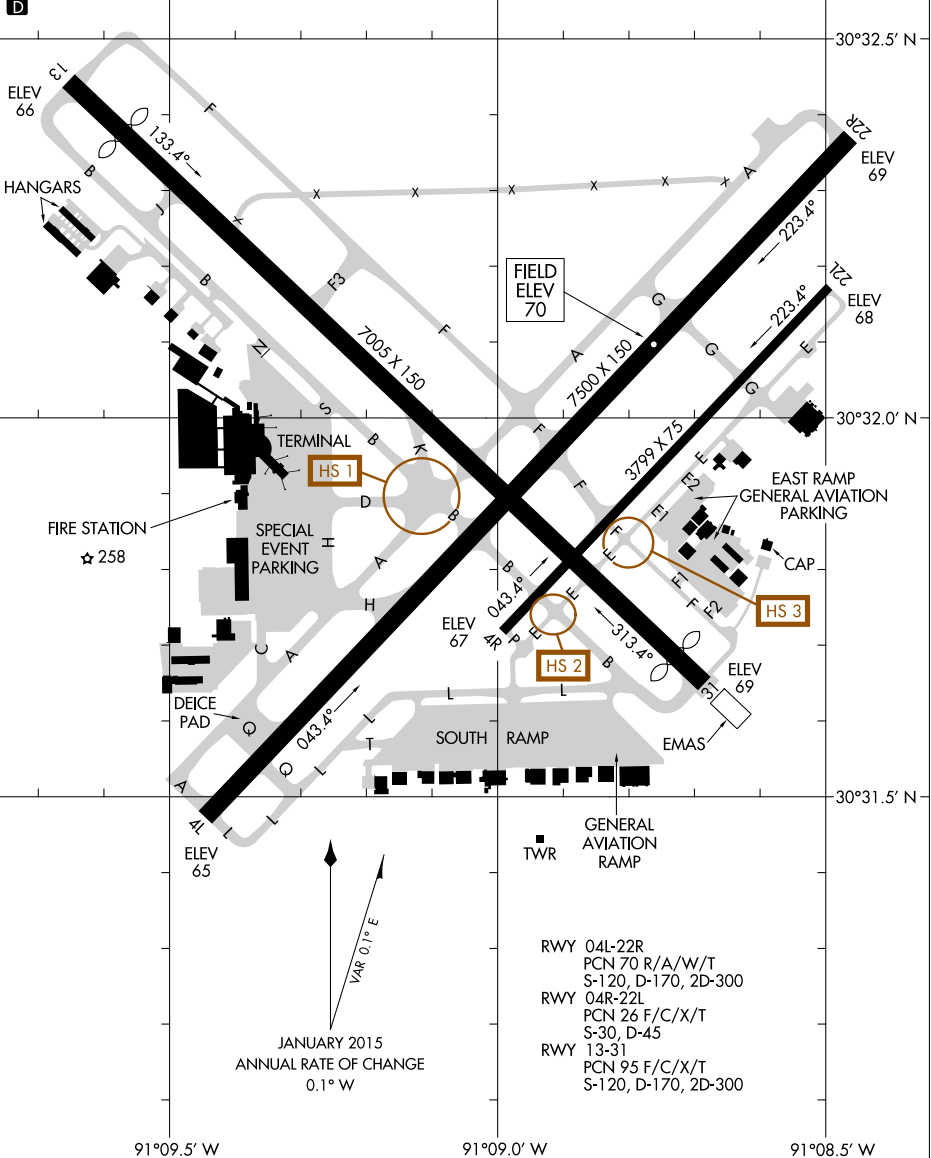

# AIRPORT DIAGRAM

BATON ROUGE METROPOLITAN, RYAN FIELD (BTR)  
AL-40 (FAA) BATON ROUGE, LOUISIANA

ATIS 125.2  
RYAN TOWER ★ 118.45 257.8  
GND CON 121.9  
CLNC DEL 119.4

CAUTION: BE ALERT TO RUNWAY CROSSING CLEARANCES.  
READBACK OF ALL RUNWAY HOLDING INSTRUCTIONS IS REQUIRED.

SC-4, 25 APR 2019 to 23 MAY 2019

SC-4, 25 APR 2019 to 23 MAY 2019

# AIRPORT DIAGRAM

19059

BATON ROUGE, LOUISIANA  
BATON ROUGE METROPOLITAN, RYAN FIELD (BTR)