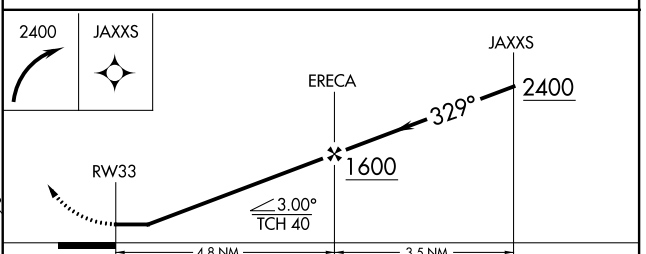

APP CRS 329°	Rwy Idg TDZE Apt Elev	N/A N/A 48

RNAV (GPS)-B
COLLEGE PARK (CGS)

▼	DME/DME RNP-0.3 NA.	MISSED APPROACH: Climbing right turn to 2400 direct JAXXS and hold.

AWOS-3 121.225	POTOMAC APP CON 125.65 348.725	UNICOM 122.975 (CTAF) ①

RADAR REQUIRED

CATEGORY	A	B	C	D
① CIRCLING	680-1 632 (700-1)	720-1 672 (700-1)	NA	

NE-3: 28 FEB 2019 to 28 MAR 2019

NE-3: 28 FEB 2019 to 28 MAR 2019