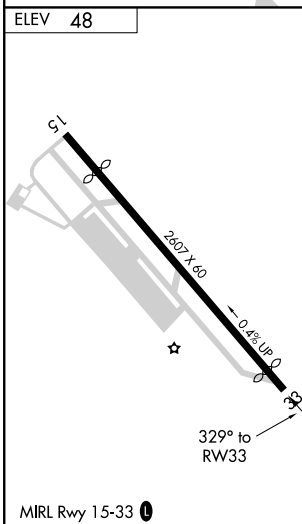

APP CRS 329°	Rwy Idg TDZE Apt Elev	N/A N/A 48

RNAV (GPS)-B
COLLEGE PARK (CGS)

▼	DME/DME RNP-0.3 NA.	MISSED APPROACH: Climbing right turn to 2400 direct JAXXS and hold.

AWOS-3 121.225	POTOMAC APP CON 125.65 348.725	UNICOM 122.975 (CTAF) ①

RADAR REQUIRED

CATEGORY	A	B	C	D
① CIRCLING	680-1 632 (700-1)	720-1 672 (700-1)	NA	

NE-3: 28 FEB 2019 to 28 MAR 2019

NE-3: 28 FEB 2019 to 28 MAR 2019