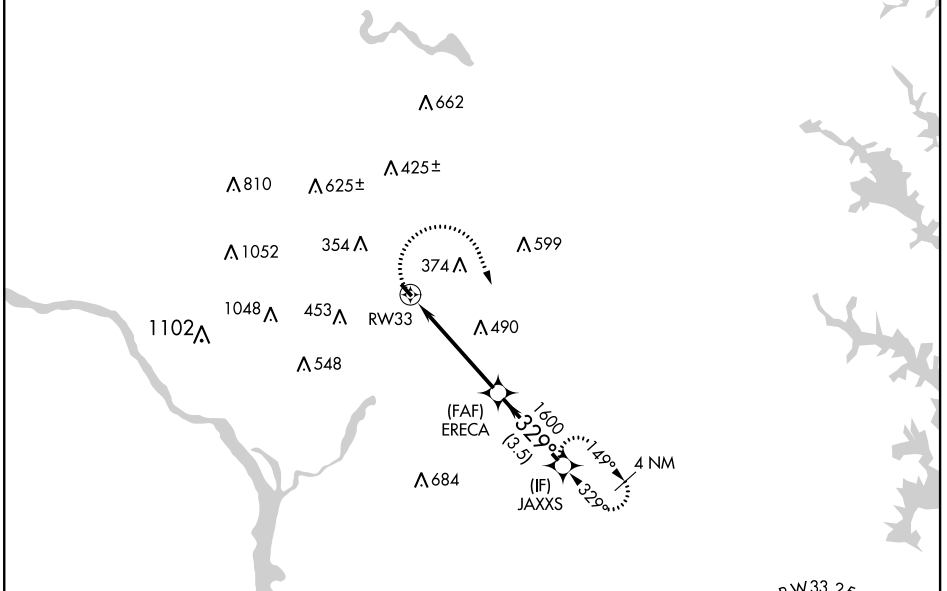

APP CRS 329°	Rwy Idg TDZE Apt Elev	N/A N/A 48
------------------------	-----------------------------	---------------------------------------

RNAV (GPS)-B
COLLEGE PARK (CGS)

▼	DME/DME RNP-0.3 NA.	MISSED APPROACH: Climbing right turn to 2400 direct JAXXS and hold.
----------	---------------------	---

AWOS-3 121.225	POTOMAC APP CON 125.65 348.725	UNICOM 122.975 (CTAF) ①
--------------------------	--	-----------------------------------

RADAR REQUIRED

CATEGORY	A	B	C	D
① CIRCLING	680-1 632 (700-1)	720-1 672 (700-1)	NA	

NE-3: 28 FEB 2019 to 28 MAR 2019

NE-3: 28 FEB 2019 to 28 MAR 2019