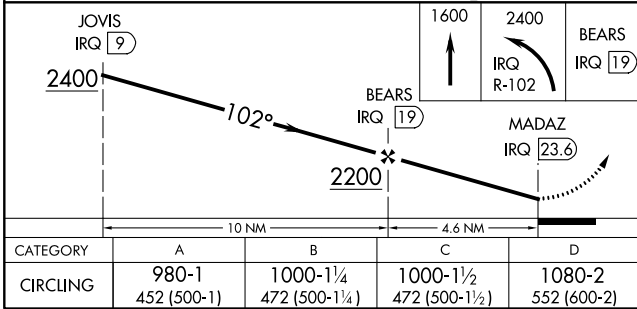

VORTAC IRQ 113.9 Chan 86	APP CRS 102°	Rwy Idg TDZE Apt Elev	N/A N/A 528
--	------------------------	-----------------------------	--

VOR/DME-A

AIKEN RGNL (AIK)

NA When local altimeter setting not received, use Augusta Rgnl at Bush Field altimeter setting and increase all MDA 120 feet and increase Cat D visibility 1/4 mile.

MISSED APPROACH: Climb to 1600 then climbing left turn to 2400 on IRQ VORTAC R-102 to BEARS/IRQ 19 DME and hold.

AWOS-3 118.025	AUGUSTA APP CON* 119.15 284.625	CLNC DEL 126.075	UNICOM 122.8 (CTAF)
--------------------------	---	----------------------------	-------------------------------