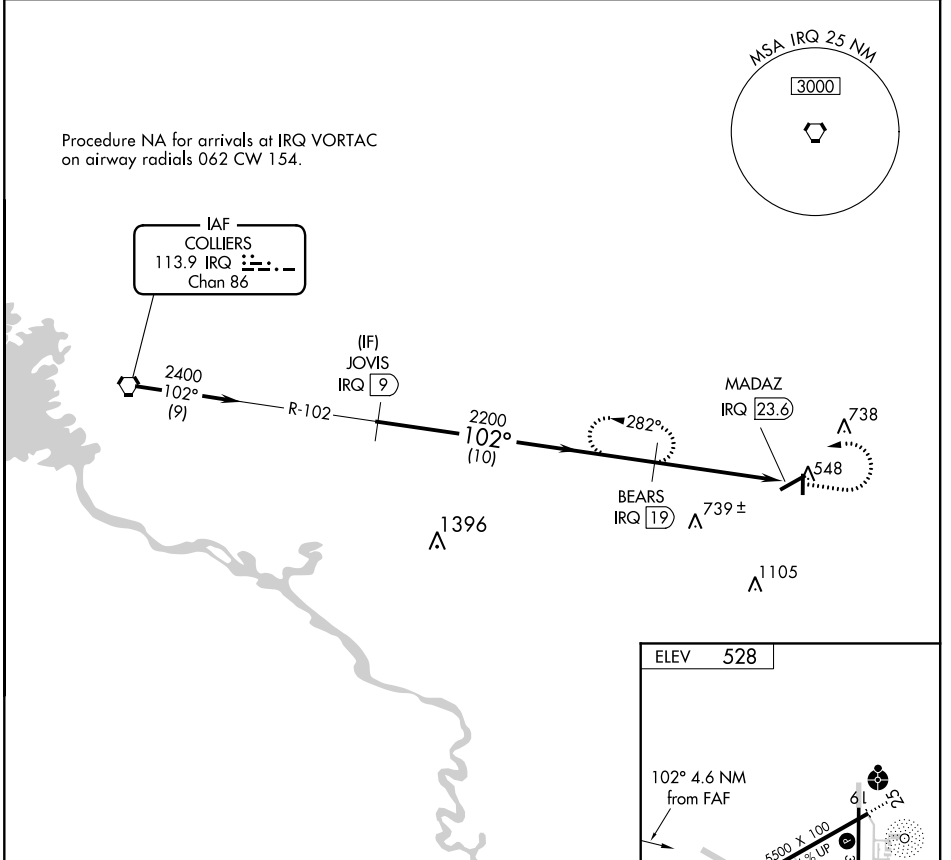

VORTAC IRQ 113.9 Chan 86	APP CRS 102°	Rwy Idg TDZE Apt Elev	N/A N/A 528
--	------------------------	-----------------------------	--

VOR/DME-A

AIKEN RGNL (AIK)

NA When local altimeter setting not received, use Augusta Rgnl at Bush Field altimeter setting and increase all MDA 120 feet and increase Cat D visibility 1/4 mile.

MISSED APPROACH: Climb to 1600 then climbing left turn to 2400 on IRQ VORTAC R-102 to BEARS/IRQ 19 DME and hold.

AWOS-3 118.025	AUGUSTA APP CON* 119.15 284.625	CLNC DEL 126.075	UNICOM 122.8 (CTAF)
--------------------------	---	----------------------------	-------------------------------

SE-2, 28 FEB 2019 to 28 MAR 2019

SE-2, 28 FEB 2019 to 28 MAR 2019