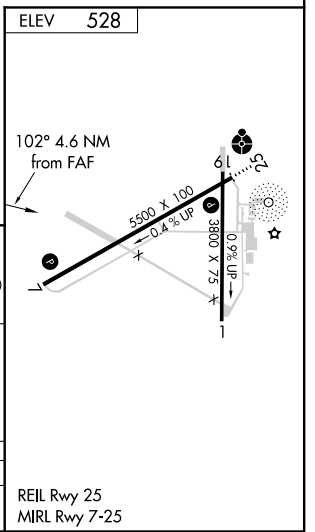

VORTAC IRQ 113.9 Chan 86	APP CRS 102°	Rwy Idg TDZE Apt Elev	N/A N/A 528
--	------------------------	-----------------------------	--

VOR/DME-A

AIKEN RGNL (AIK)

NA When local altimeter setting not received, use Augusta Rgnl at Bush Field altimeter setting and increase all MDA 120 feet and increase Cat D visibility 1/4 mile.

MISSED APPROACH: Climb to 1600 then climbing left turn to 2400 on IRQ VORTAC R-102 to BEARS/IRQ 19 DME and hold.

AWOS-3 118.025	AUGUSTA APP CON* 119.15 284.625	CLNC DEL 126.075	UNICOM 122.8 (CTAF)
--------------------------	---	----------------------------	-------------------------------