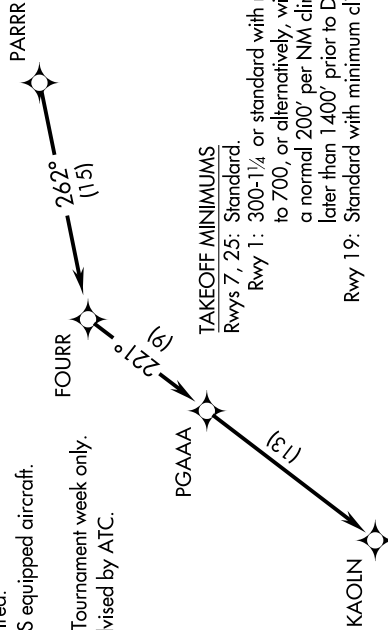

KAOLN SIX DEPARTURE (RNAV)

AIKEN RGNL (AIK)
AIKEN, SOUTH CAROLINA

SE-2: 28 FEB 2019 to 28 MAR 2019

**TOP ALTITUDE:
ASSIGNED BY ATC**

CTAF
122.8
AUGUSTA DEP CON ★
119.15 284.625
CLNC DEL
126.075

- NOTE: DME/DME/IRU or GPS required.
- NOTE: RADAR required for non-GPS equipped aircraft.
- NOTE: RNAV 1.
- NOTE: For use during Masters Golf Tournament week only.
- NOTE: Do not exceed 250K until advised by ATC.

NOTE: Chart not to scale.

DEPARTURE ROUTE DESCRIPTION

TAKEOFF RWYS 1, 7, 19, 25: Climb on assigned heading for RADAR vectors to PARRR, then on depicted route to KAOLN. Thence. . . .

. . . . maintain altitude assigned by ATC. Expect clearance to filed altitude/flight level within 10 minutes after departure.

KAOLN SIX DEPARTURE (RNAV)

(KAOLN6.KAOLN) 28FEB19

AIKEN, SOUTH CAROLINA
AIKEN RGNL (AIK)

SE-2: 28 FEB 2019 to 28 MAR 2019