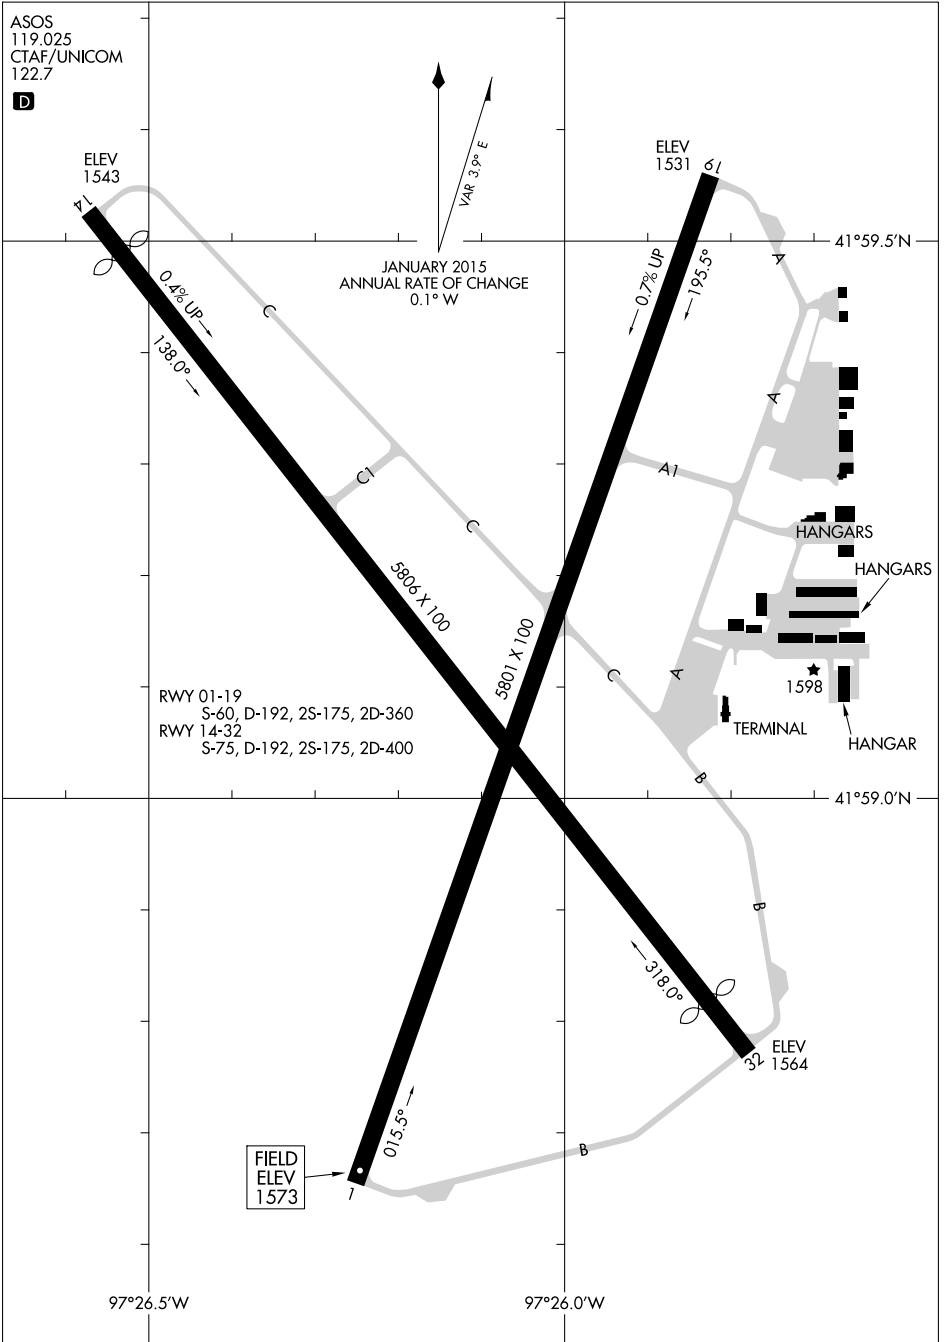

18312 **AIRPORT DIAGRAM** NORFOLK RGNL/KARL STEFAN MEMORIAL FIELD (OFK) NORFOLK, NEBRASKA
 AL-974 (FAA)

ASOS
 119.025
 CTAF/UNICOM
 122.7

NC-2, 28 FEB 2019 to 28 MAR 2019

NC-2, 28 FEB 2019 to 28 MAR 2019

AIRPORT DIAGRAM NORFOLK, NEBRASKA
 18312 NORFOLK RGNL/KARL STEFAN MEMORIAL FIELD (OFK)