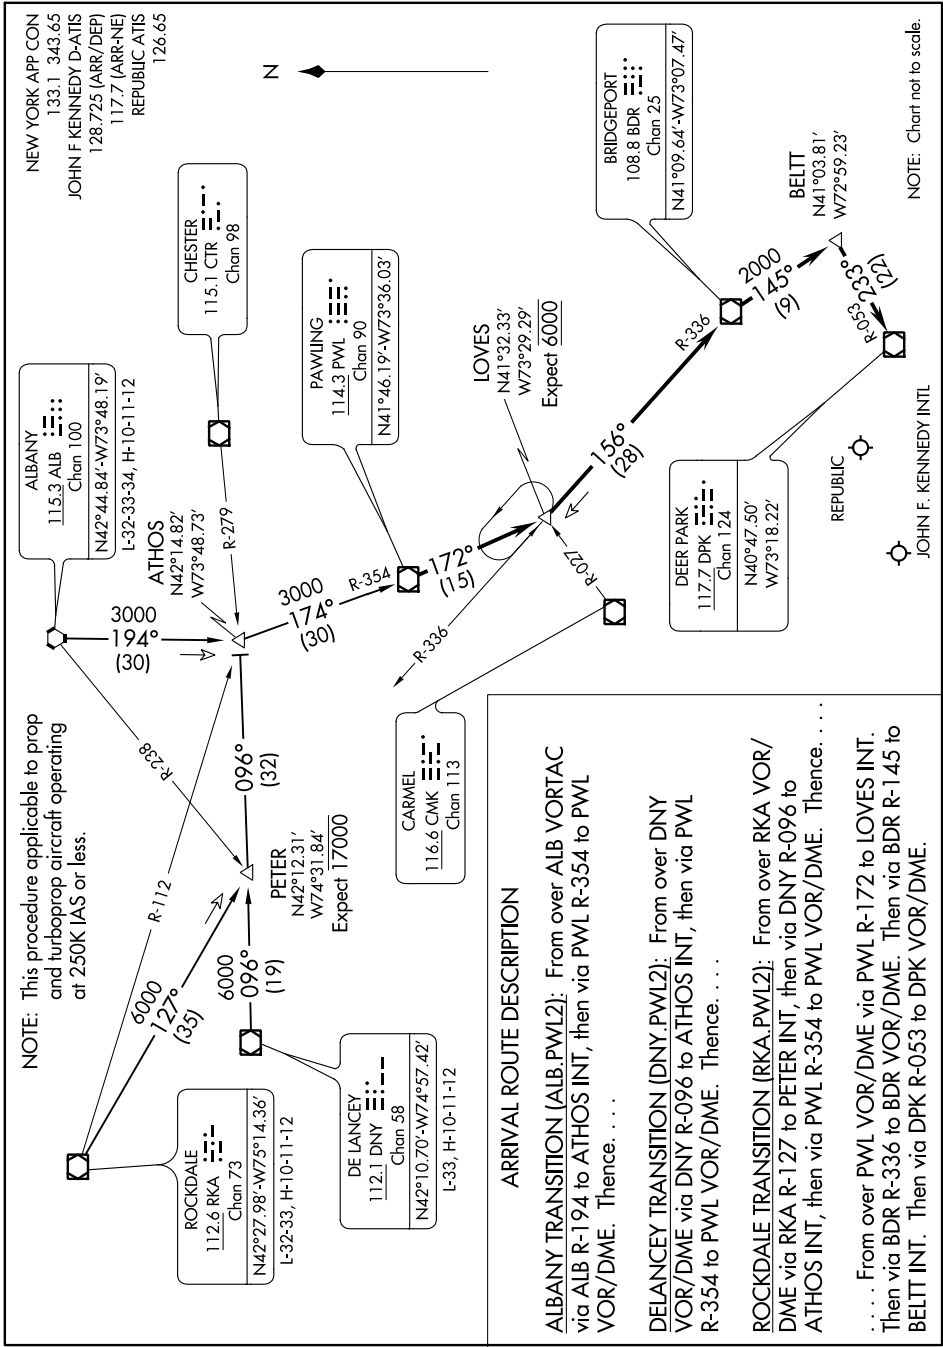

# PAWLING TWO ARRIVAL

NE-2, 28 FEB 2019 to 28 MAR 2019