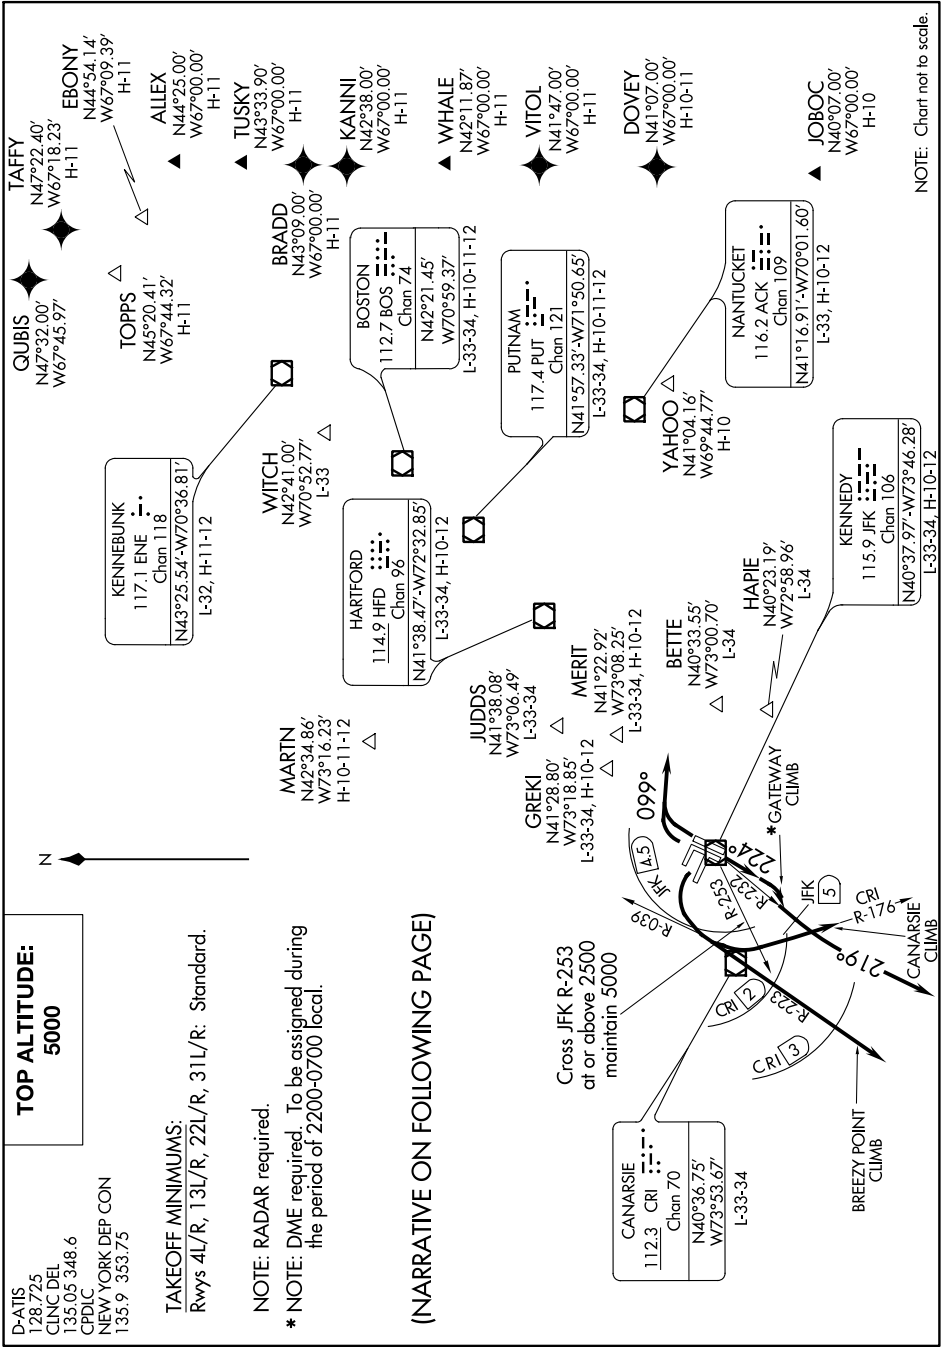

HAPIE SIX DEPARTURE

AL-610 (FAA)

JOHN F KENNEDY INTL (JFK)

NEW YORK, NEW YORK

NE-2, 28 FEB 2019 to 28 MAR 2019

NE-2, 28 FEB 2019 to 28 MAR 2019

NOTE: Chart not to scale.

HAPIE SIX DEPARTURE