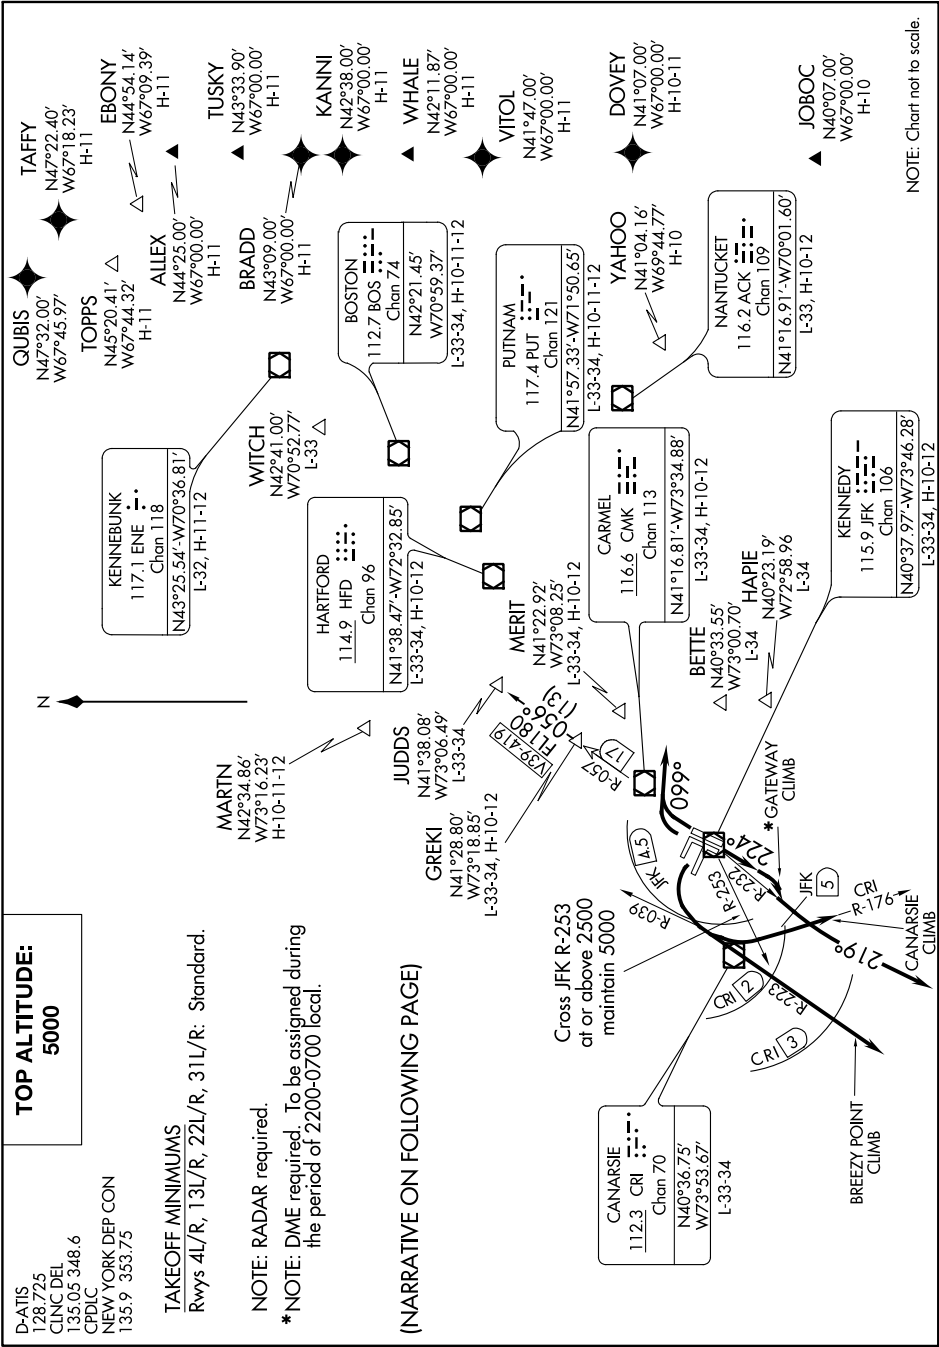

# GREK1 SIX DEPARTURE

AL-610 (FAA)

JOHN F KENNEDY INTL (JFK)

NEW YORK, NEW YORK

NE-2, 28 FEB 2019 to 28 MAR 2019

NE-2, 28 FEB 2019 to 28 MAR 2019

# GREK1 SIX DEPARTURE

NEW YORK, NEW YORK

JOHN F KENNEDY INTL (JFK)