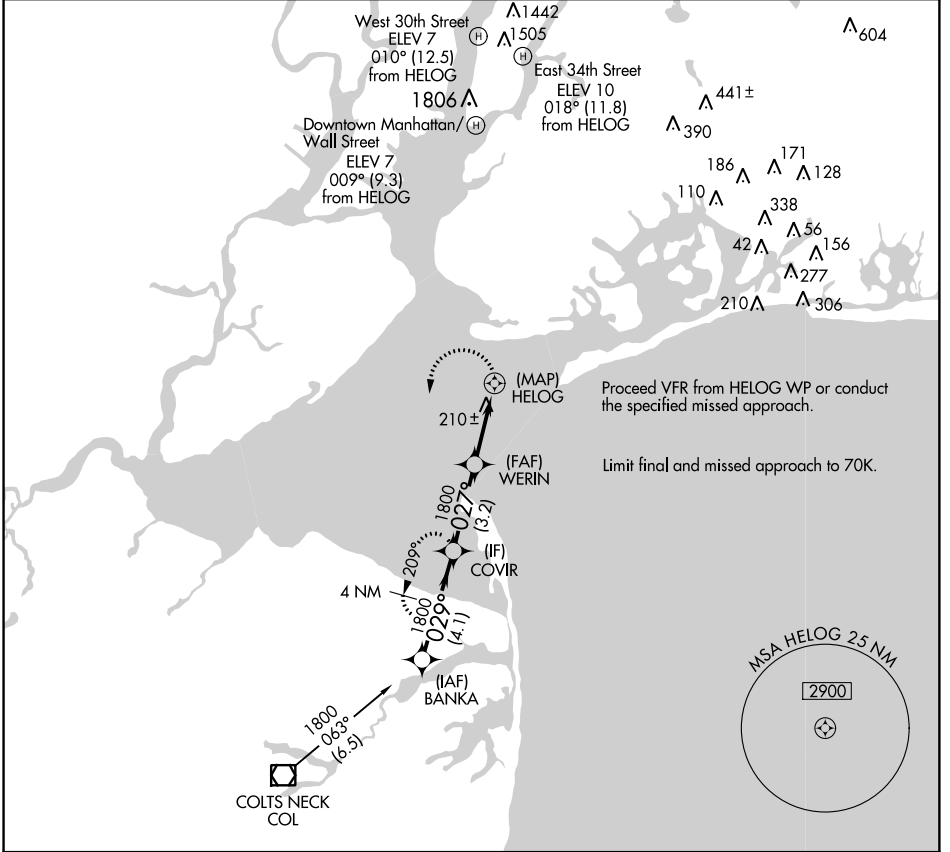

APP CRS 027°	Rwy Idg TDZE Apt Elev	N/A N/A N/A
------------------------	-----------------------------	-------------------

COPTER RNAV (GPS) 027°

JOHN F KENNEDY INTL (JFK)

RNP APCH.	MISSED APPROACH: Climbing left turn to 1800 direct COVIR and hold.
▼ ▲ NA	Use John F Kennedy Intl altimeter setting.

(ARR/DEP) 128.725	D-ATIS (ARR-NE) 117.7	(ARR-SW) 115.4	NEW YORK APP CON 128.125 269.0
-----------------------------	------------------------------------	--------------------------	--

CATEGORY	COPTER
LNAV MDA	500-3/4 467 (500-3/4)

NE-2, 28 FEB 2019 to 28 MAR 2019

NE-2, 28 FEB 2019 to 28 MAR 2019