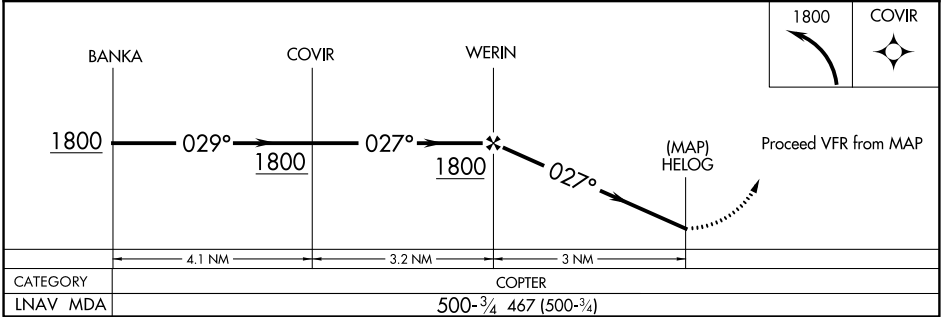

APP CRS 027°	Rwy Idg TDZE Apt Elev	N/A N/A N/A

COPTER RNAV (GPS) 027°

JOHN F KENNEDY INTL (JFK)

RNP APCH.	MISSED APPROACH: Climbing left turn to 1800 direct COVIR and hold.
▼ ▲ NA	Use John F Kennedy Intl altimeter setting.

(ARR/DEP) 128.725	D-ATIS (ARR-NE) 117.7	(ARR-SW) 115.4	NEW YORK APP CON 128.125 269.0

CATEGORY	COPTER
LNAV MDA	500-3/4 467 (500-3/4)

NE-2, 28 FEB 2019 to 28 MAR 2019

NE-2, 28 FEB 2019 to 28 MAR 2019