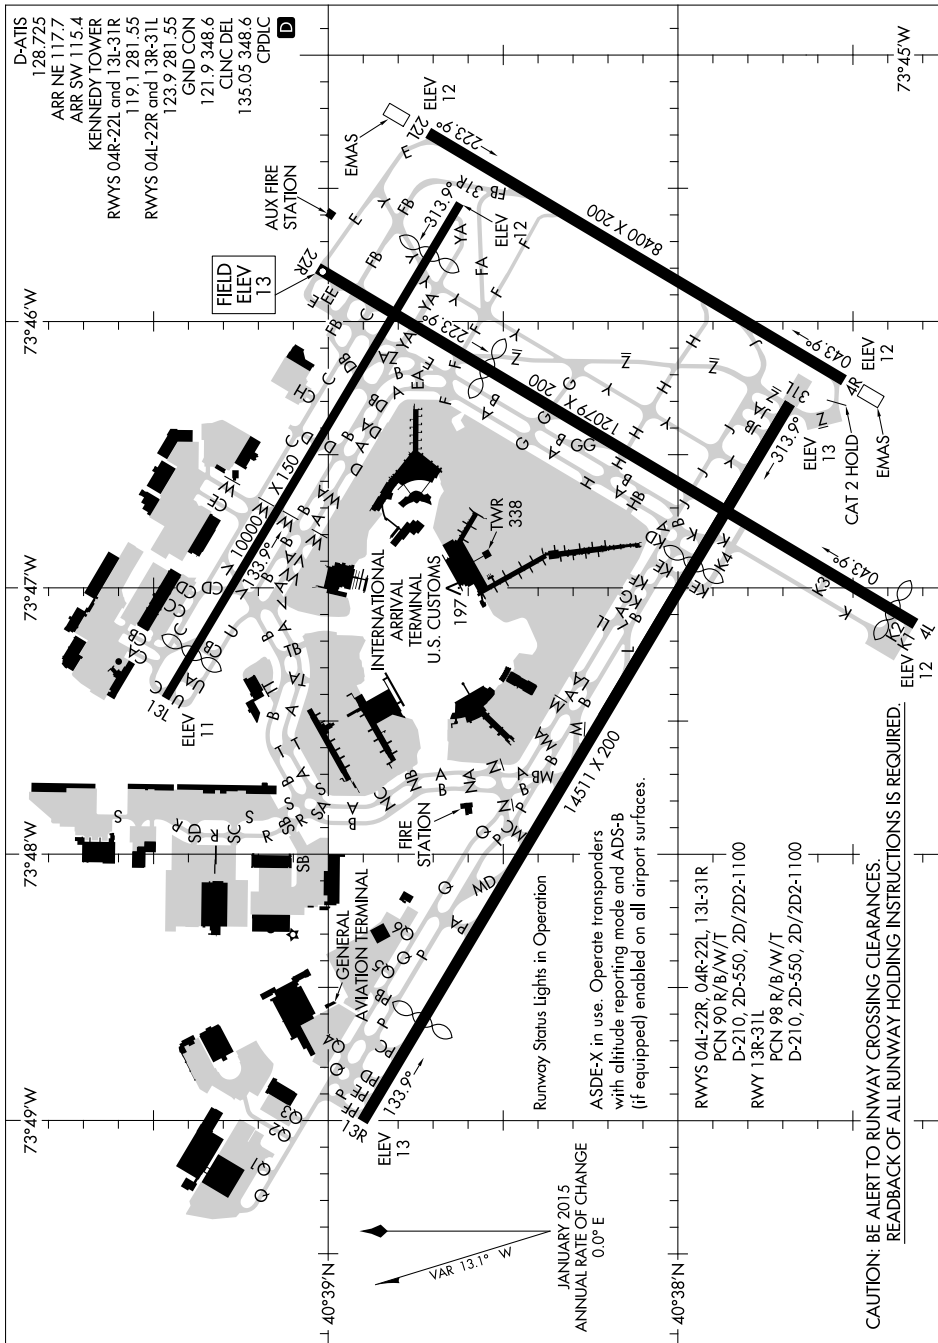

18200
AIRPORT DIAGRAM

JOHN F. KENNEDY INTL (JFK)
 NEW YORK, NEW YORK

AL-610 (FAA)

NE-2, 28 FEB 2019 to 28 MAR 2019

NE-2, 28 FEB 2019 to 28 MAR 2019

18200
AIRPORT DIAGRAM

NEW YORK, NEW YORK
 JOHN F. KENNEDY INTL (JFK)

CAUTION: BE ALERT TO RUNWAY CROSSING CLEARANCES.
 READBACK OF ALL RUNWAY HOLDING INSTRUCTIONS IS REQUIRED.

JANUARY 2015
 ANNUAL RATE OF CHANGE
 0.0° E