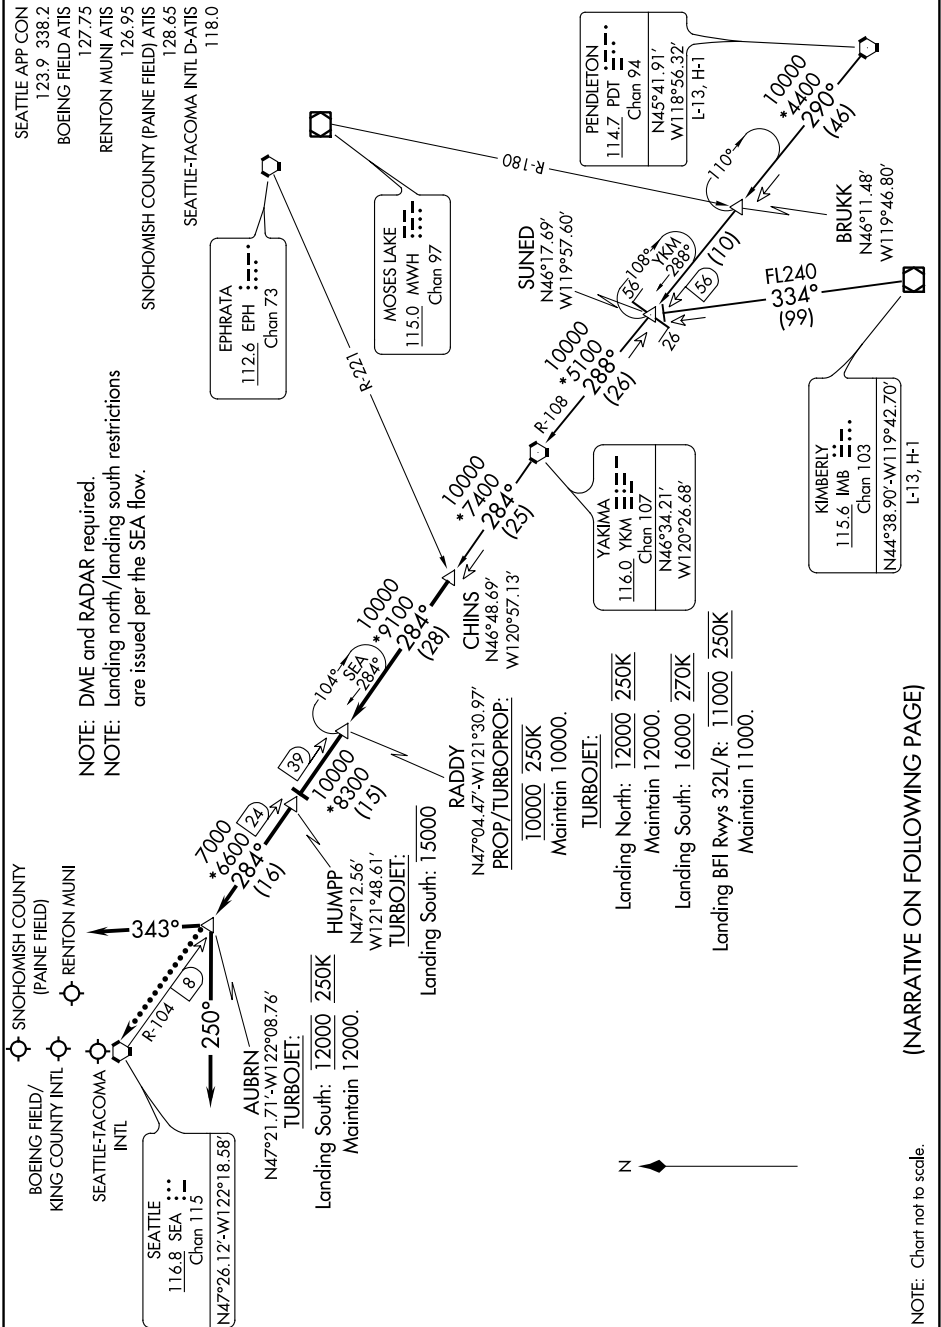

CHINS THREE ARRIVAL

NW-1, '1-28 FEB 2019 to 28 MAR 2019

(NARRATIVE ON FOLLOWING PAGE)

NOTE: Chart not to scale.

NW-1, 28 FEB 2019 to 28 MAR 2019

CHINS THREE ARRIVAL